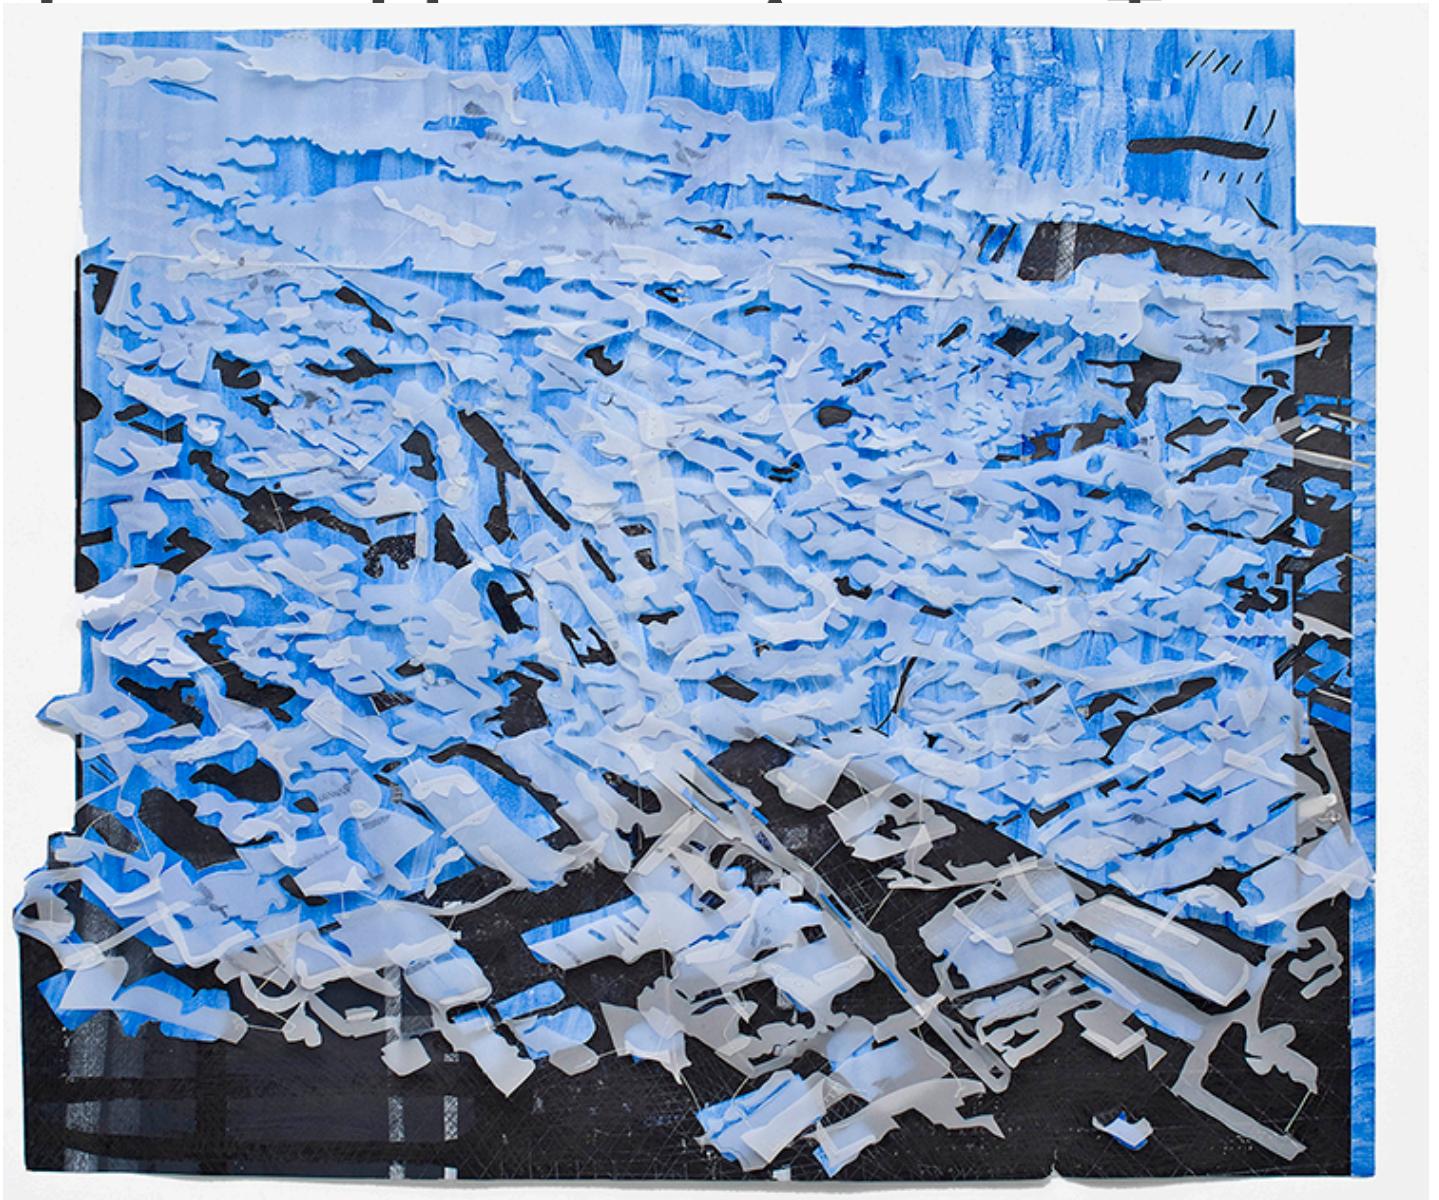

M

A

R

G

A

C

E

Fran Siegel, *Overland 12*, 2010

Pigment, pencil and thread on cut and collaged paper and Dura-lar, 48 x 60 inches (122 x 152 cm)