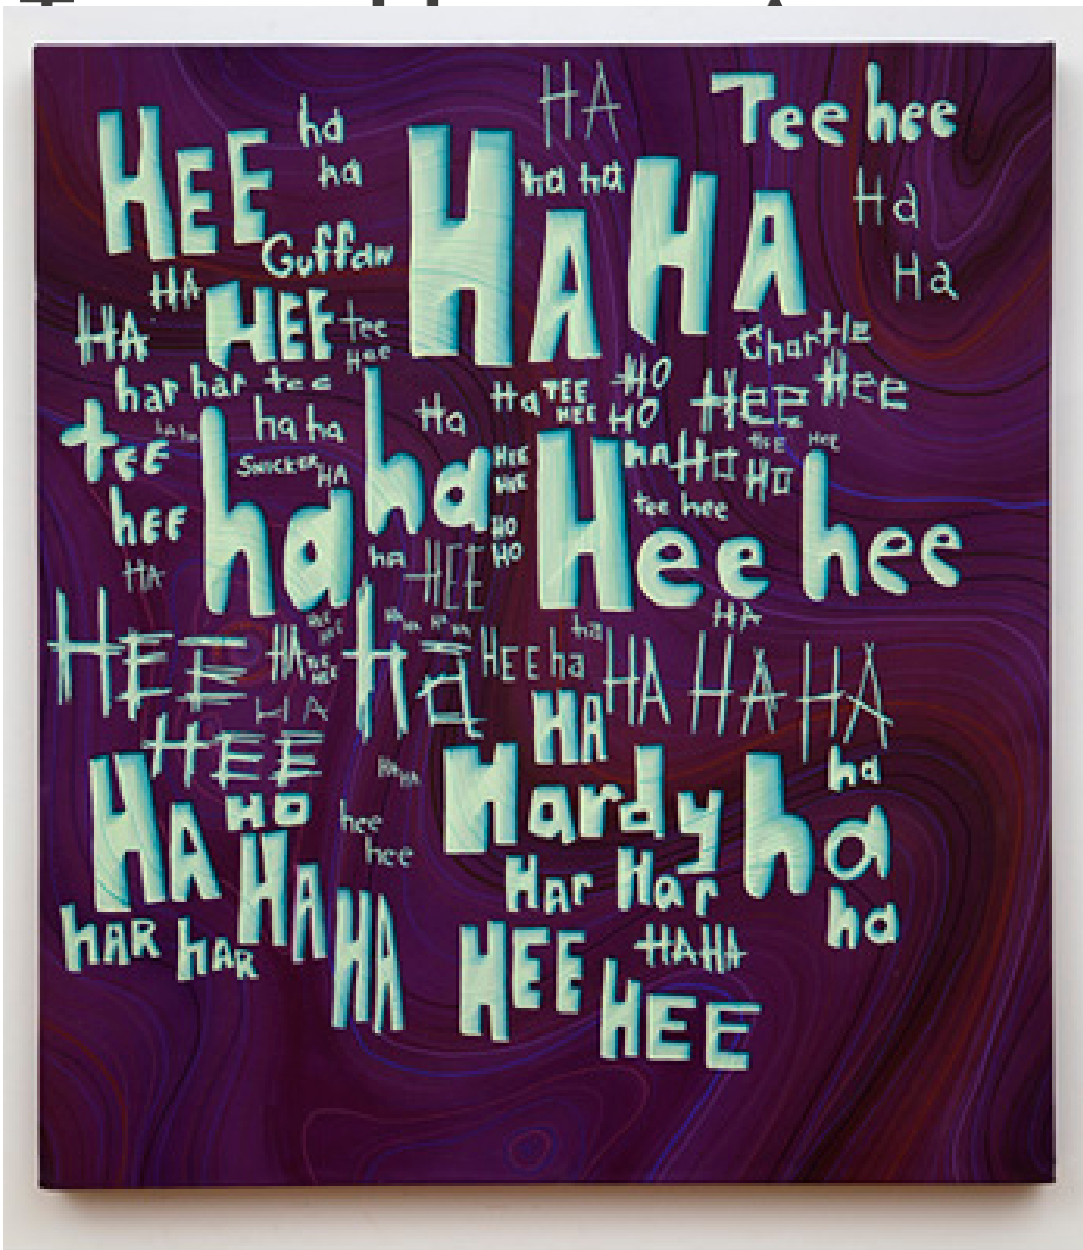

M

A

R

G

A

T

C

J

E

Steve DeFrank, *Hee Hee Ha Ha*
Casein on paper and panel, 34 x 30 x 2 inches (86 x 76 x 5 cm)