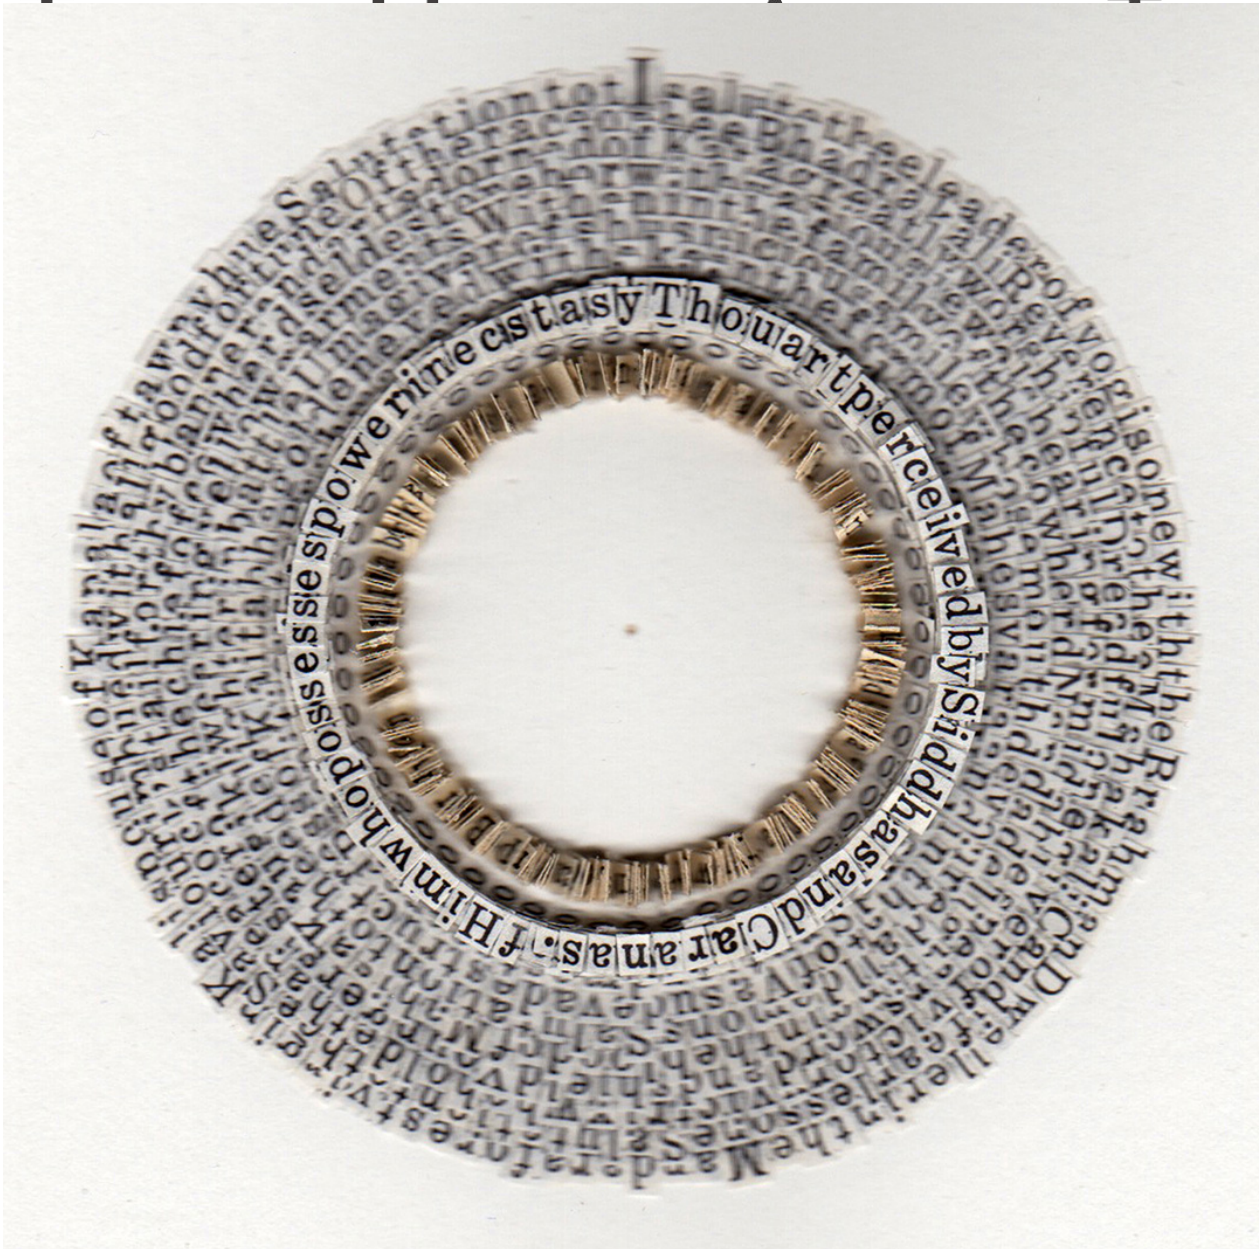

M

A

R

G

A

C

E

Meg Hitchcock, *Hymn to Durga*, 2014

Cut paper from the Bible, 14 x 11 inches (35.5 x 28 cm); Framed: 17 x 14 inches (43 x 28 cm)

Sold