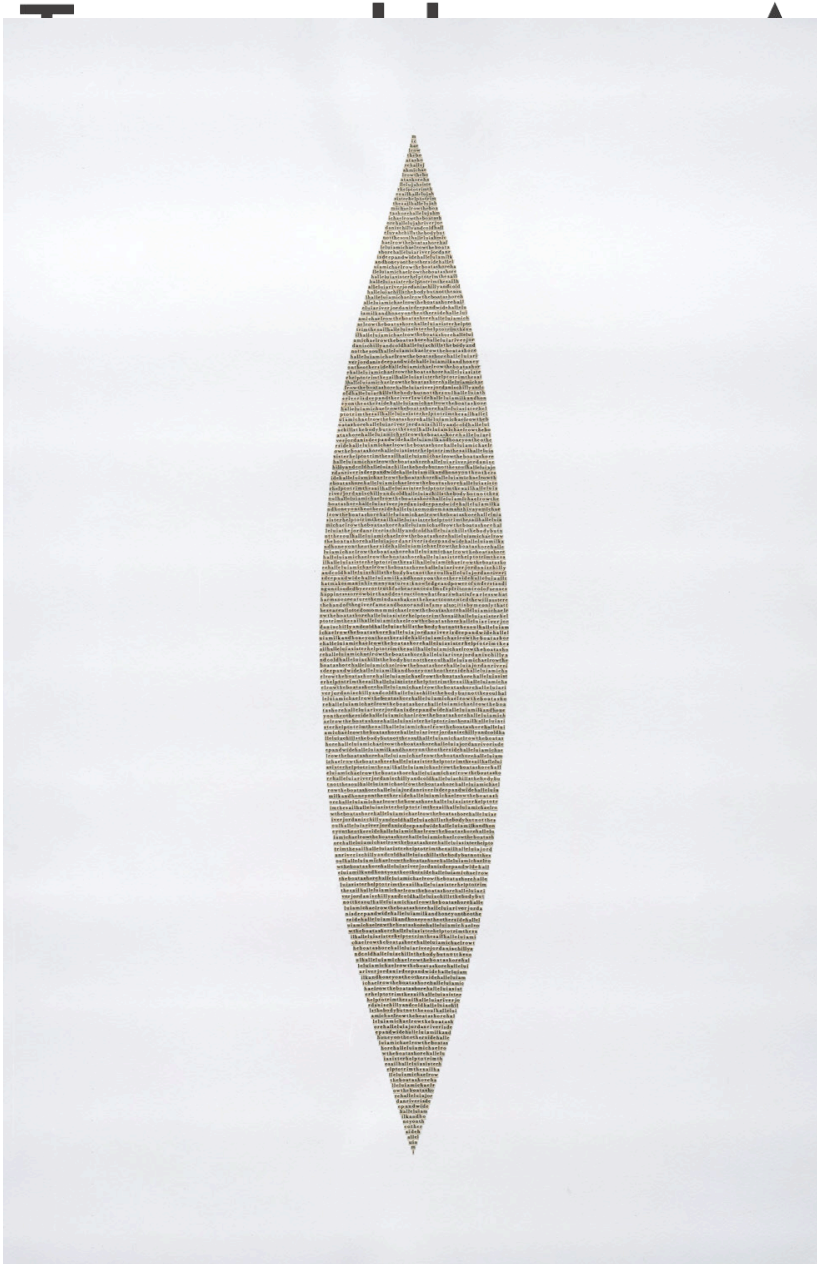

M

A

R

G

A

T

C

J

E

Meg Hitchcock, *Milk and Honey*, 2012
Cut paper from the Bhagavad Gita, 40 x 26 inches
(102 x 66 cm); Framed: 44 x 30 inches (112 x 76 cm)
Sold