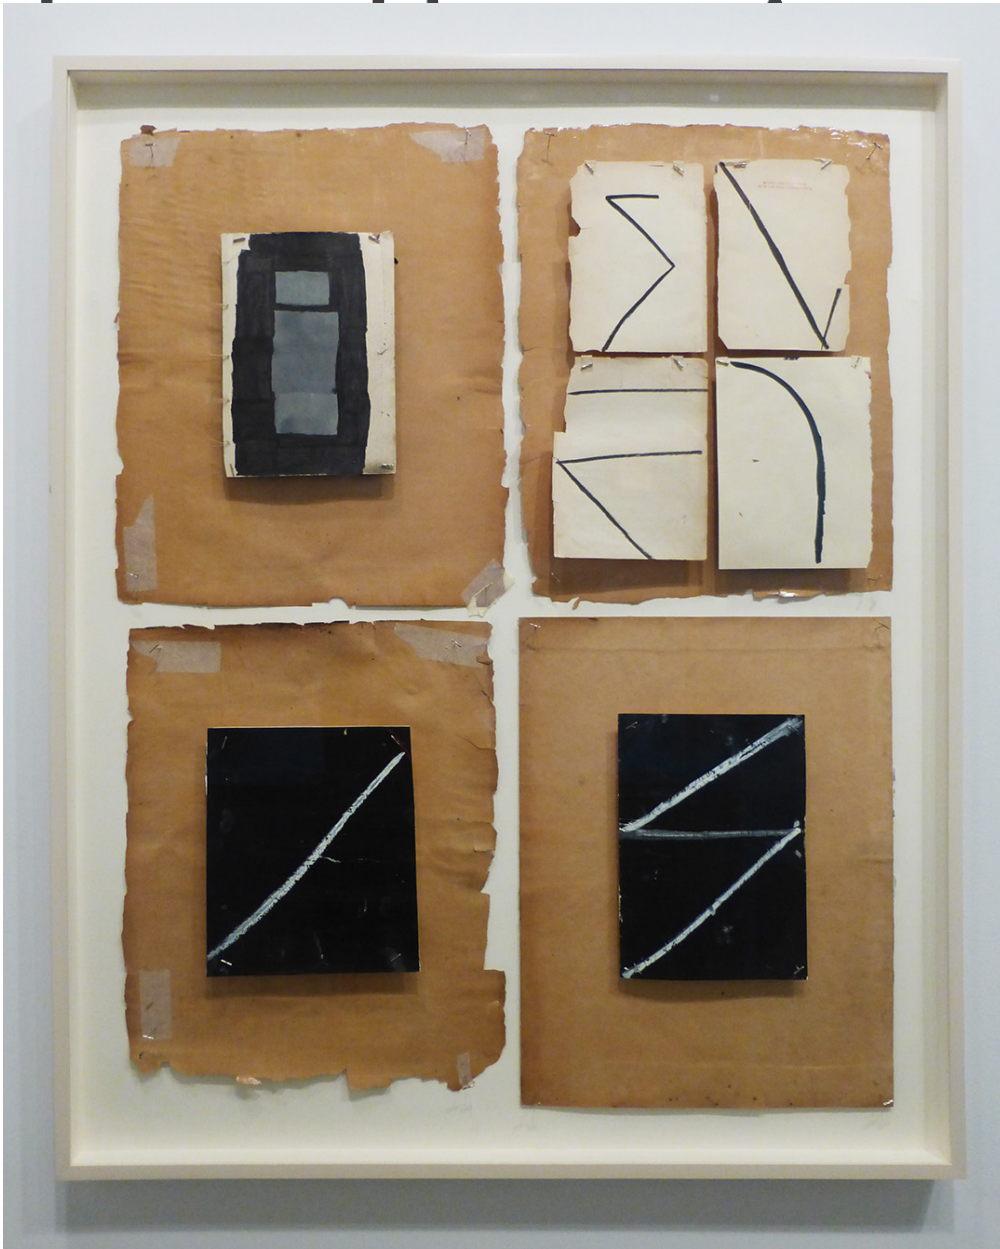

E

Nan Swid, *Black Four*, 2011-2012
Mixed media on paper, Framed: 49.25 x 40.5 inches (125 x 103 cm)