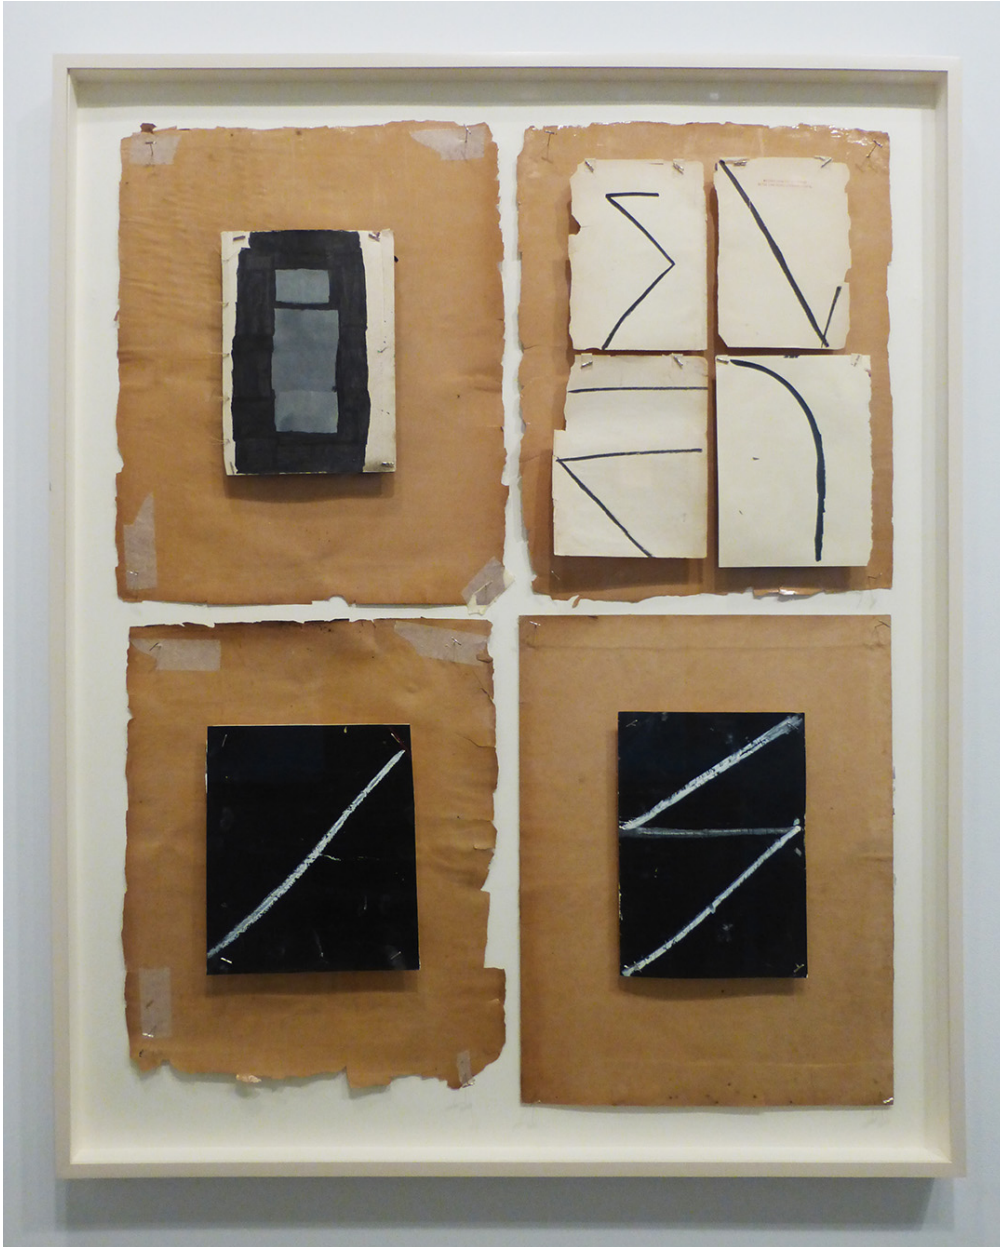

M A R G A R E T  
T H A T C H E R  
P R O J E C T S

Nan Swid, *Black Four*, 2011-2012  
Mixed media on paper, Framed: 49.25 x 40.5 inches (125 x 103  
cm)