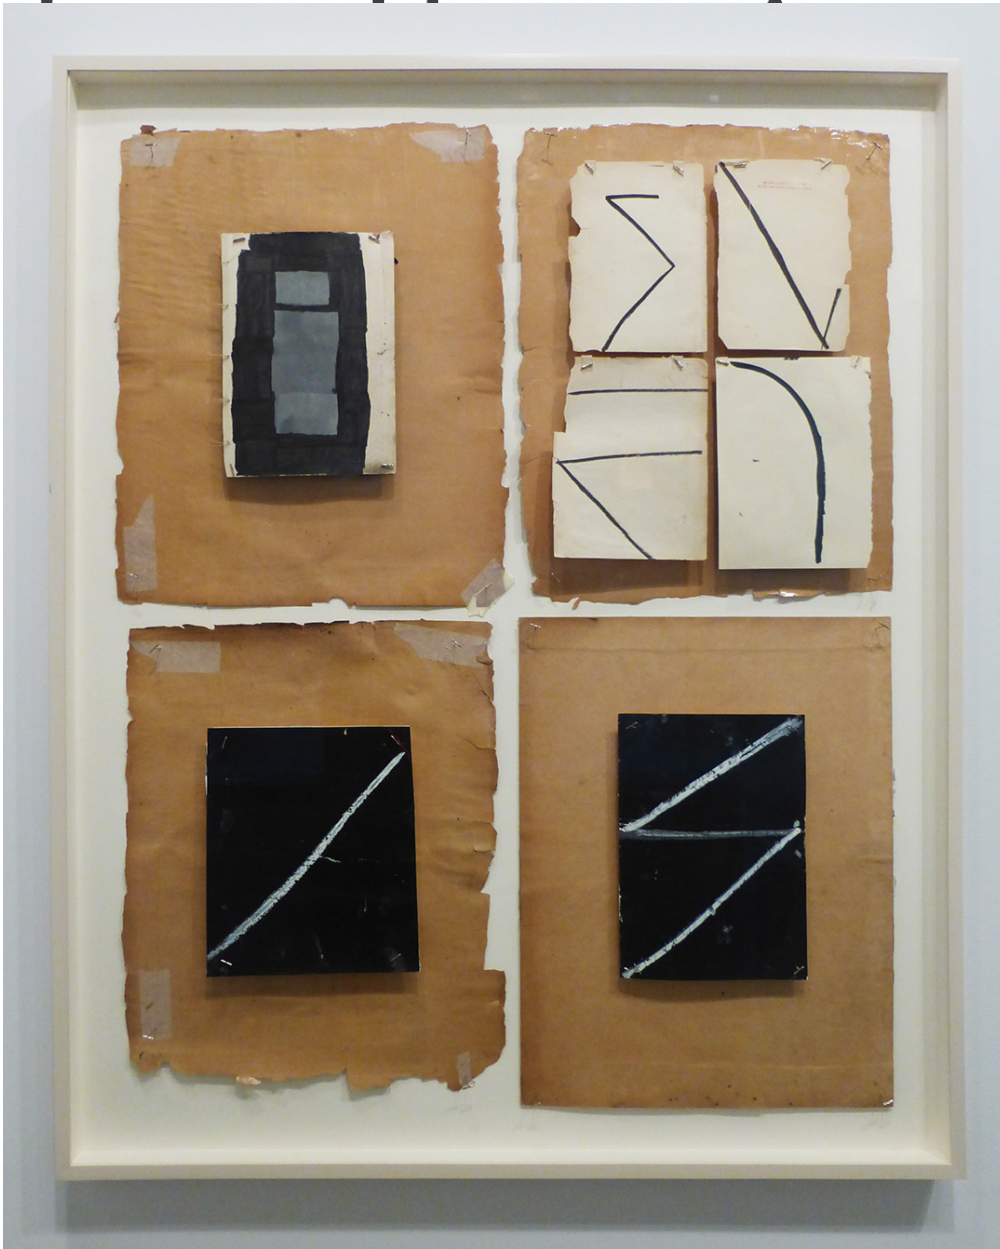

E

Nan Swid, *Black Four*, 2011-2012
Mixed media on paper, Framed: 49.25 x 40.5 inches (125 x 103
cm)