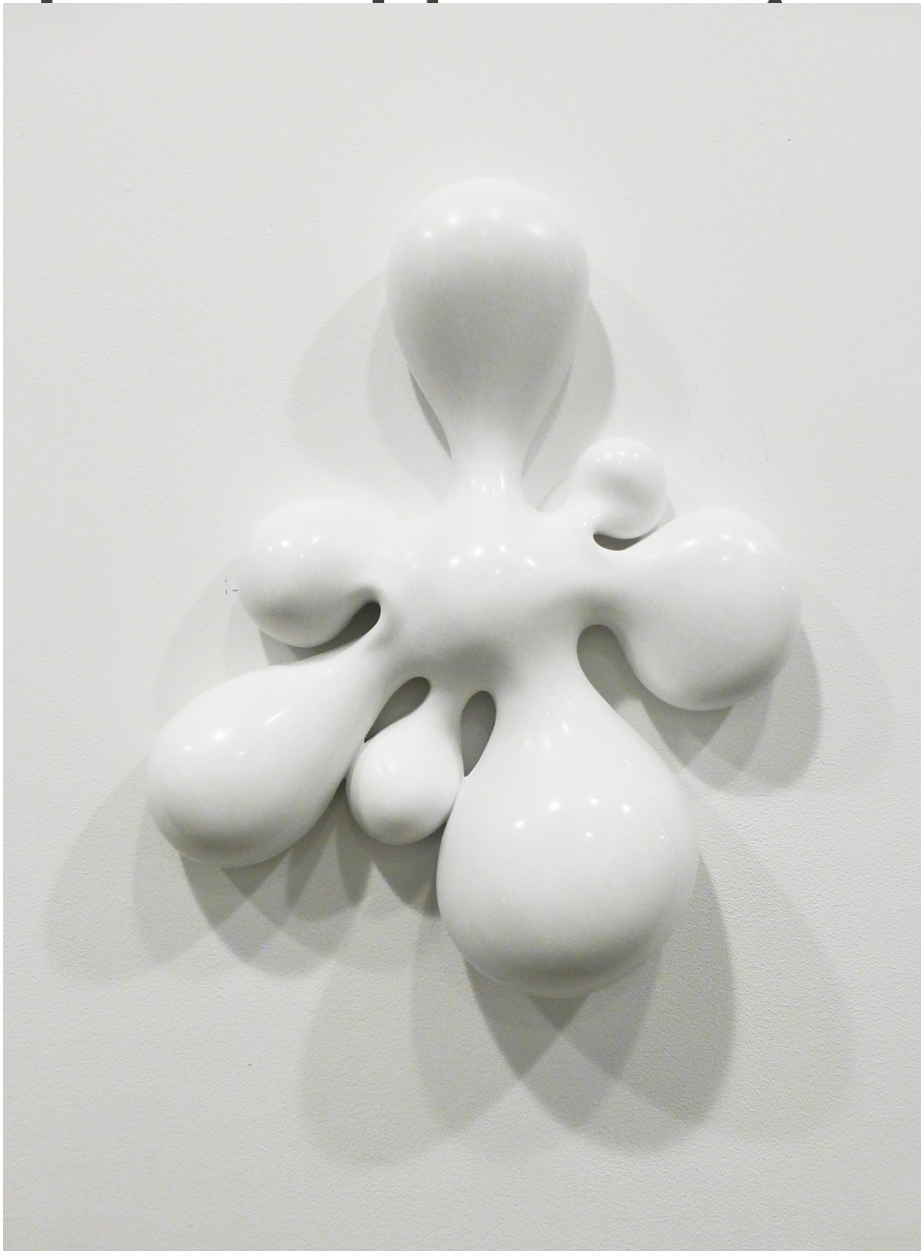

E

Venske & Spänle, *Schnurf*, 2015
Lasa Marble, 14.5 x 12 x 3.5 inches (37 x 30.5 x 9 cm)
Sold