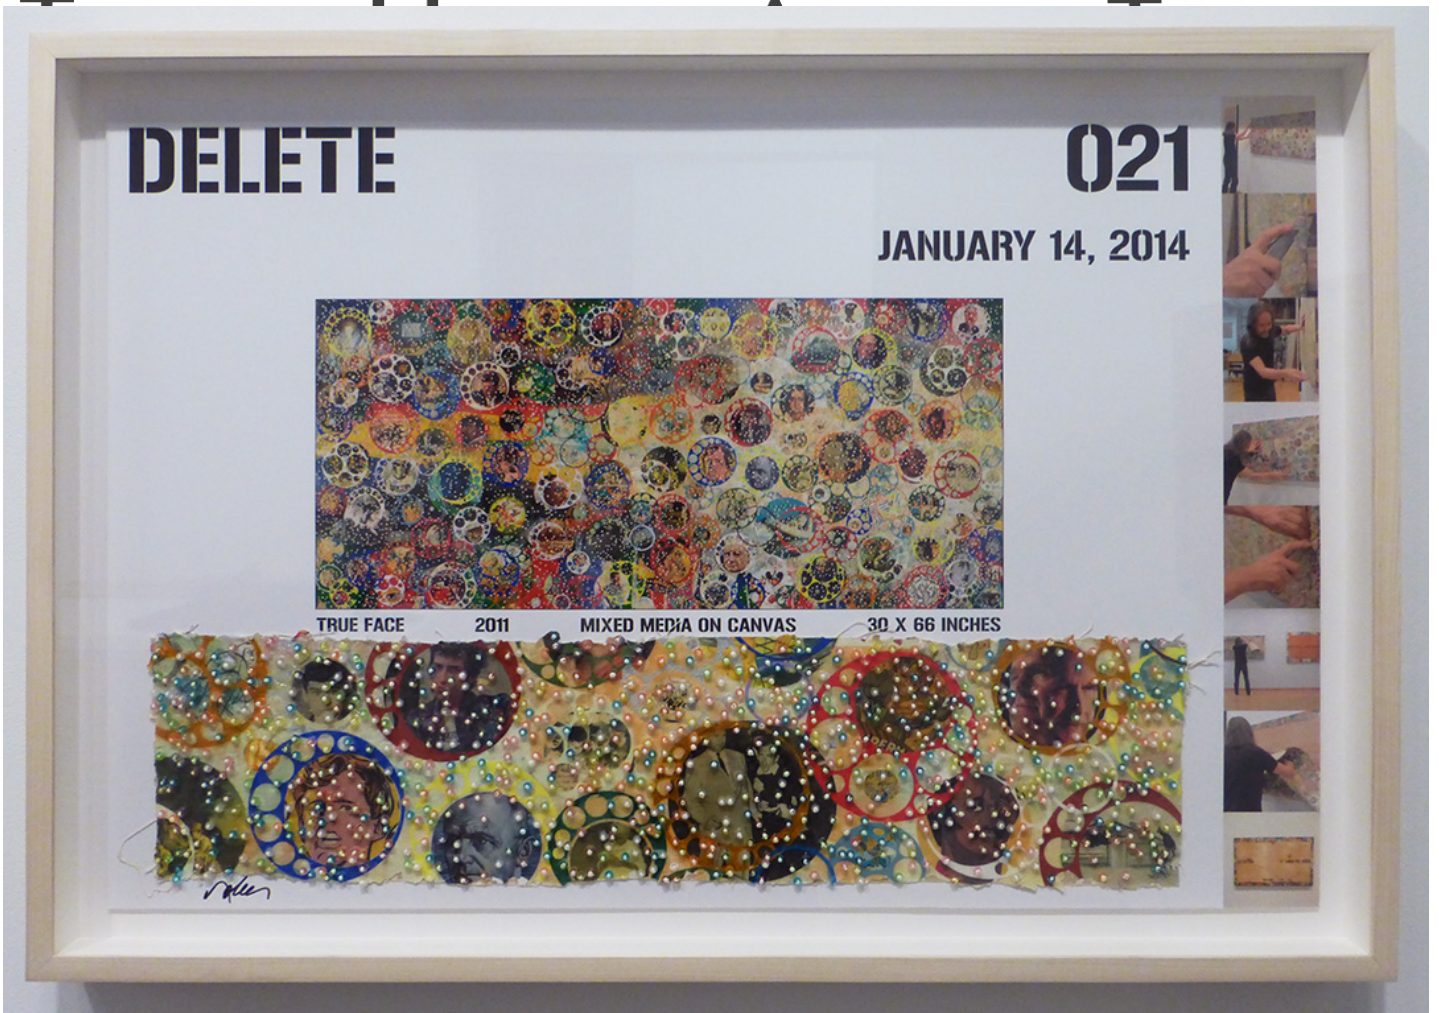

M

A

R

G

A

Nobu Fukui, *DELETE 021*, 2014

Photo print with cut-out original canvas mounted on board, 36 x 24 inches (91.5 x 61 cm)