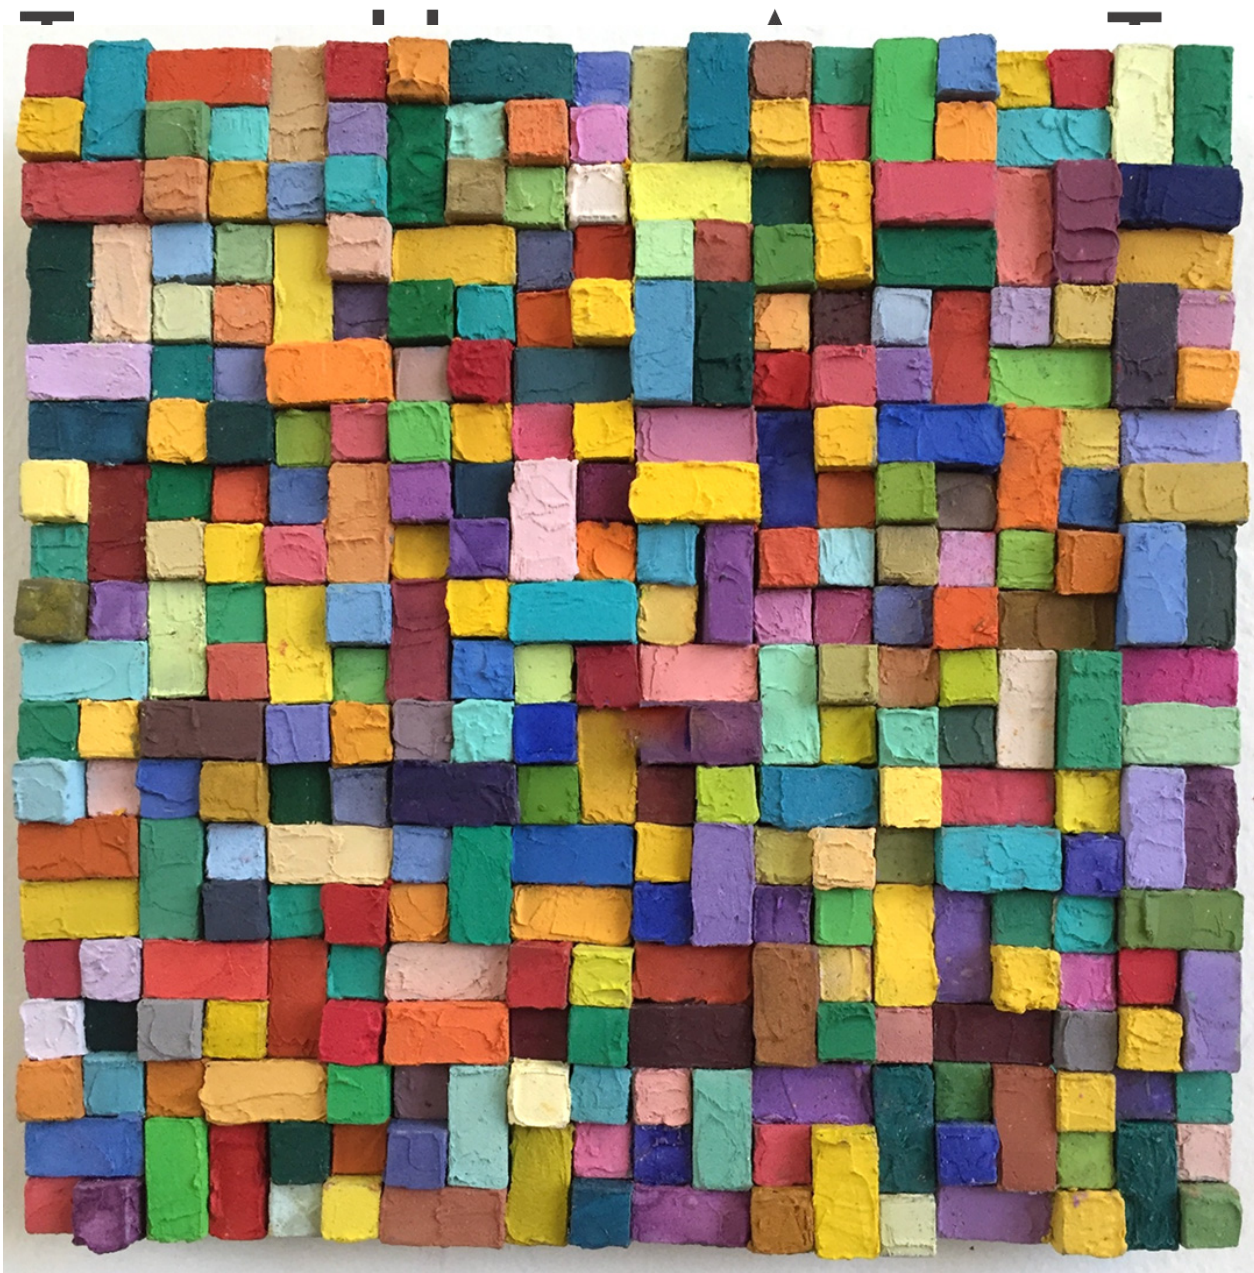

M

A

R

G

A

C

E

Carlos Estrada-Vega, *Jacinta*, 2015

Wax, limestone dust, oil, olepasta and pigments on wood, 8 x 8 inches (21 x 21 cm)