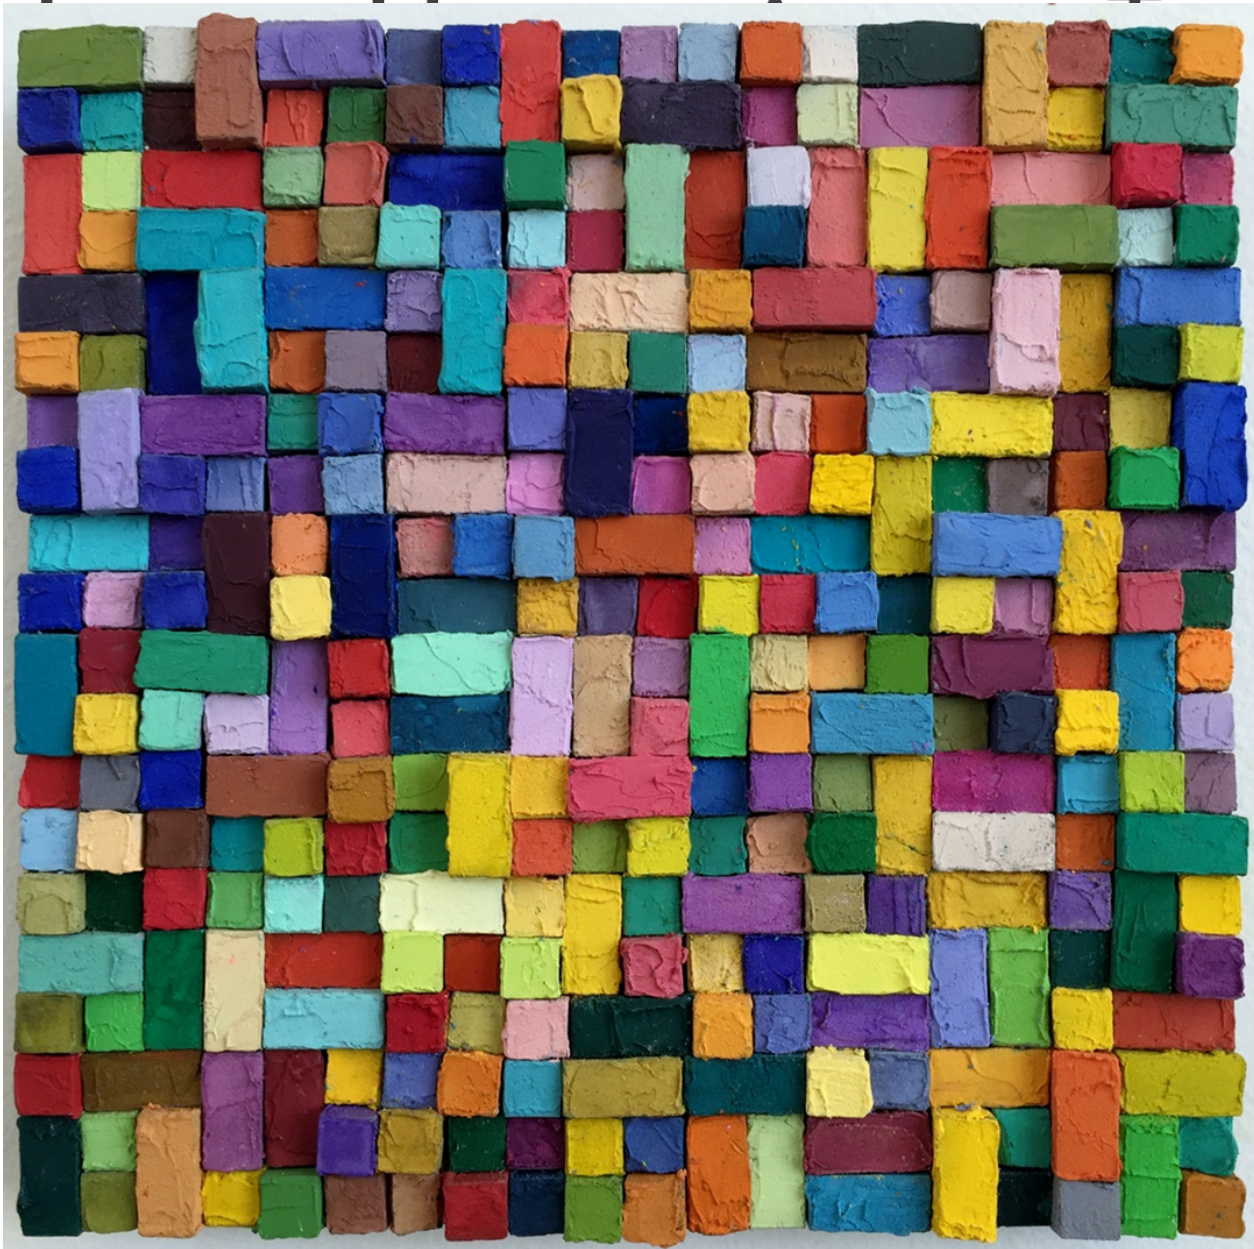

M

A

R

G

A

C

E

Carlos Estrada-Vega, *Jaida*, 2015

Wax, limestone dust, oil, olepasta and pigments on wood, 8 x 8 inches (21 x 21 cm)