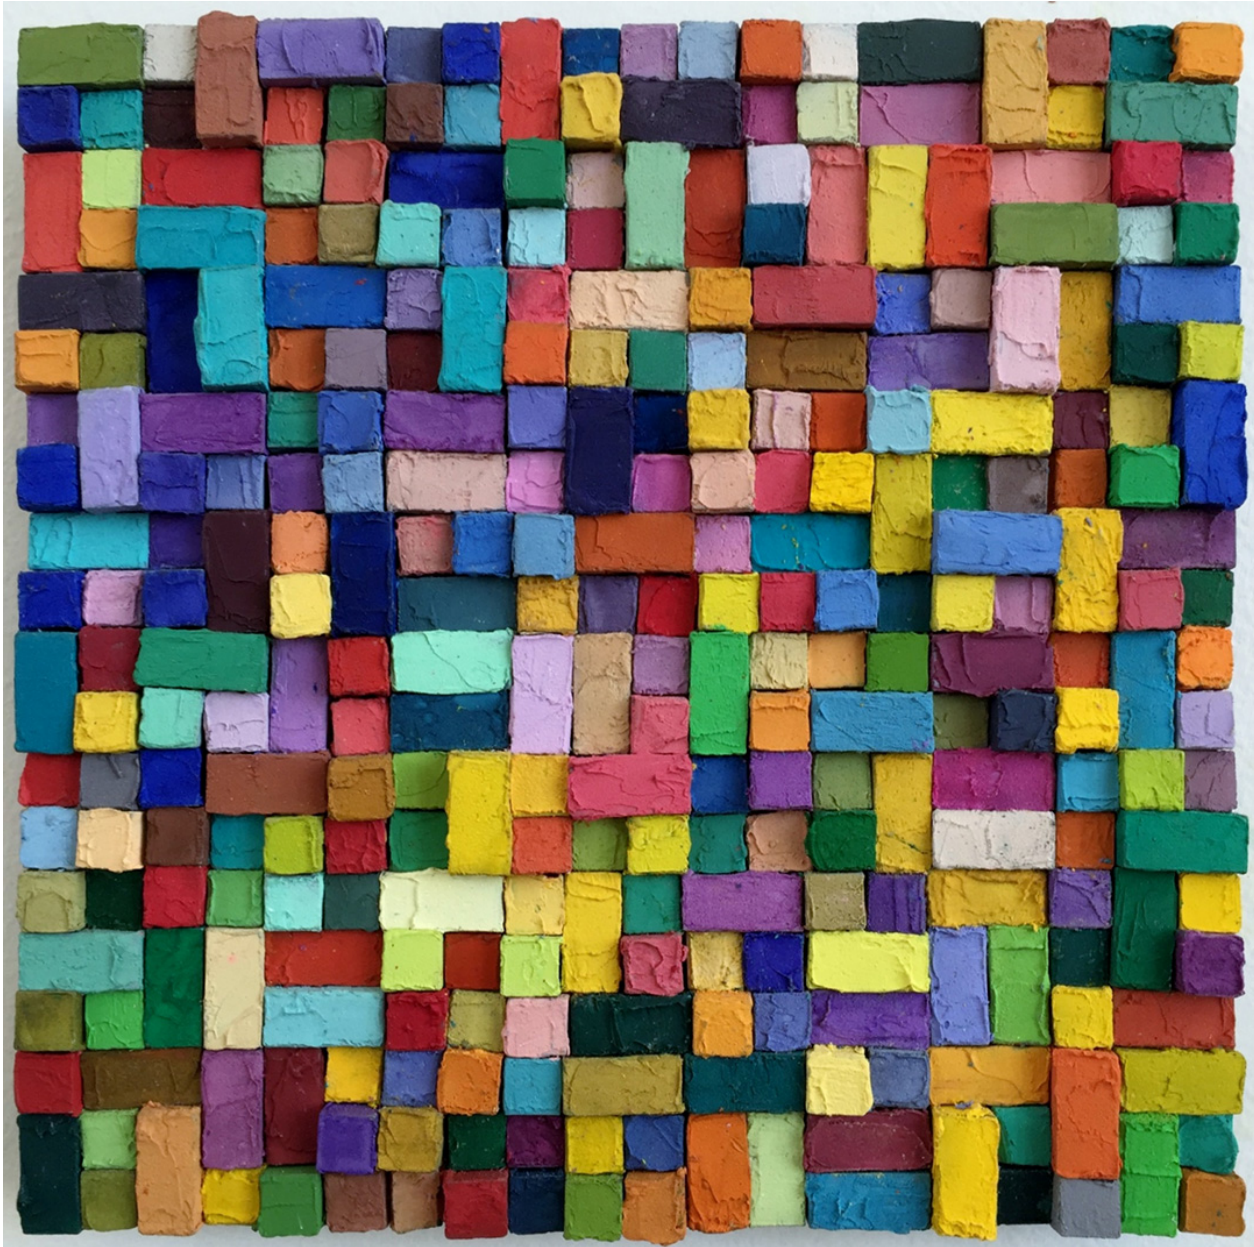

M A R G A R E T
T H A T C H E R
P R O J E C T S

Carlos Estrada-Vega, *Jaida*, 2015
Wax, limestone dust, oil, olepaso and pigments on wood, 8 x 8 inches (21 x 21 cm)