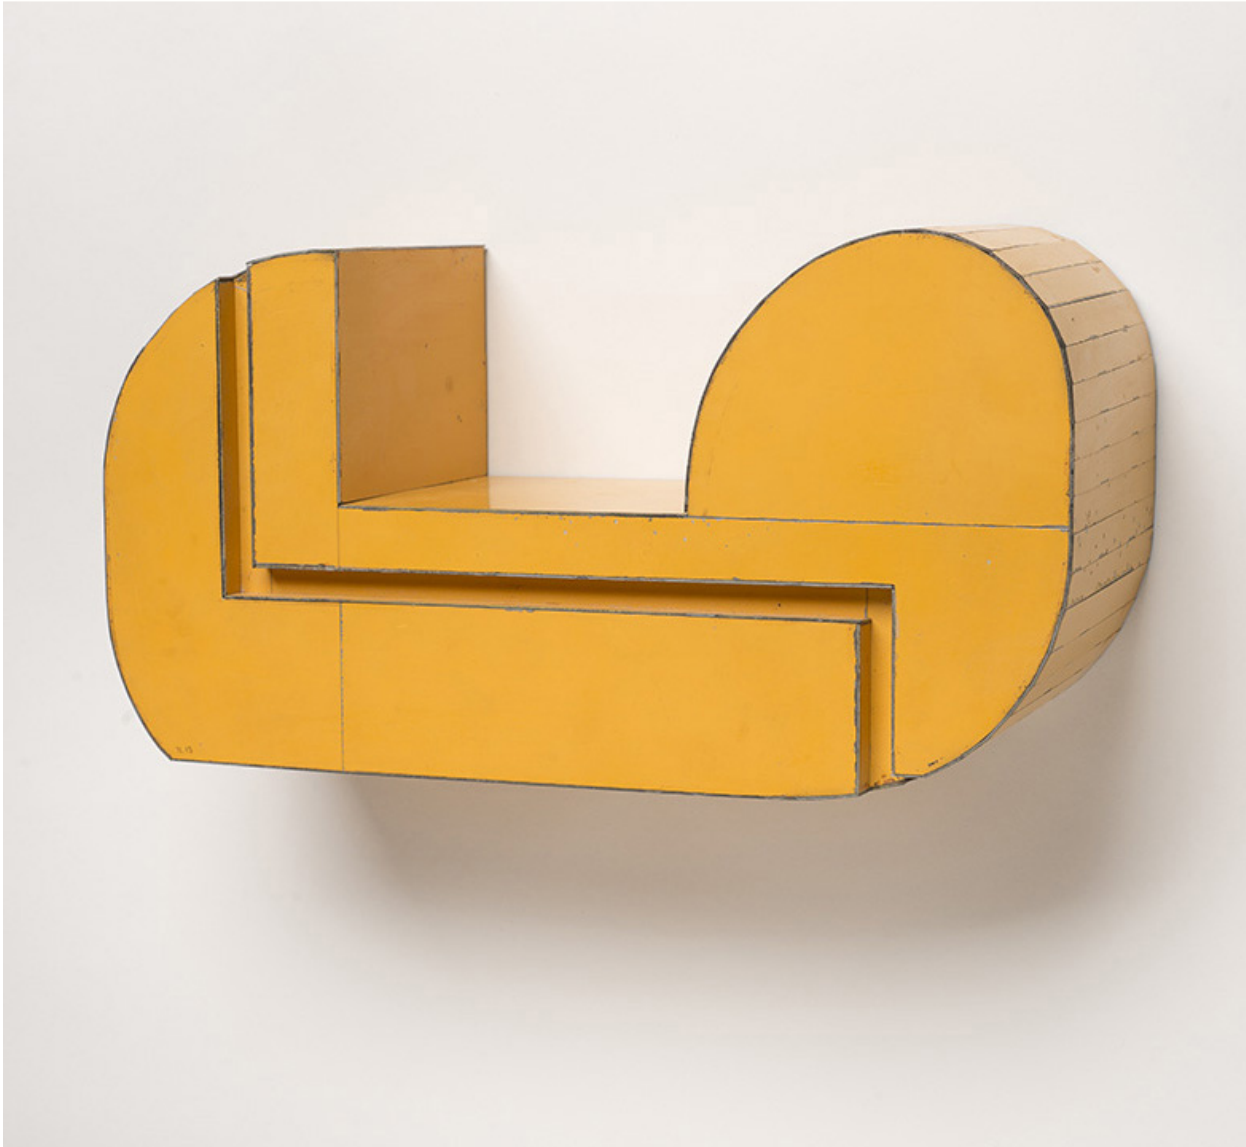

—

C

E

Ted Larsen, *Straight Curve*, 2015
Salvage Steel, Marine-grade Plywood, Silicone, Vulcanized Rubber, Chemicals,
Hardware, 7 x 13.5 x 5 inches (18 x 34 x 13 cm)