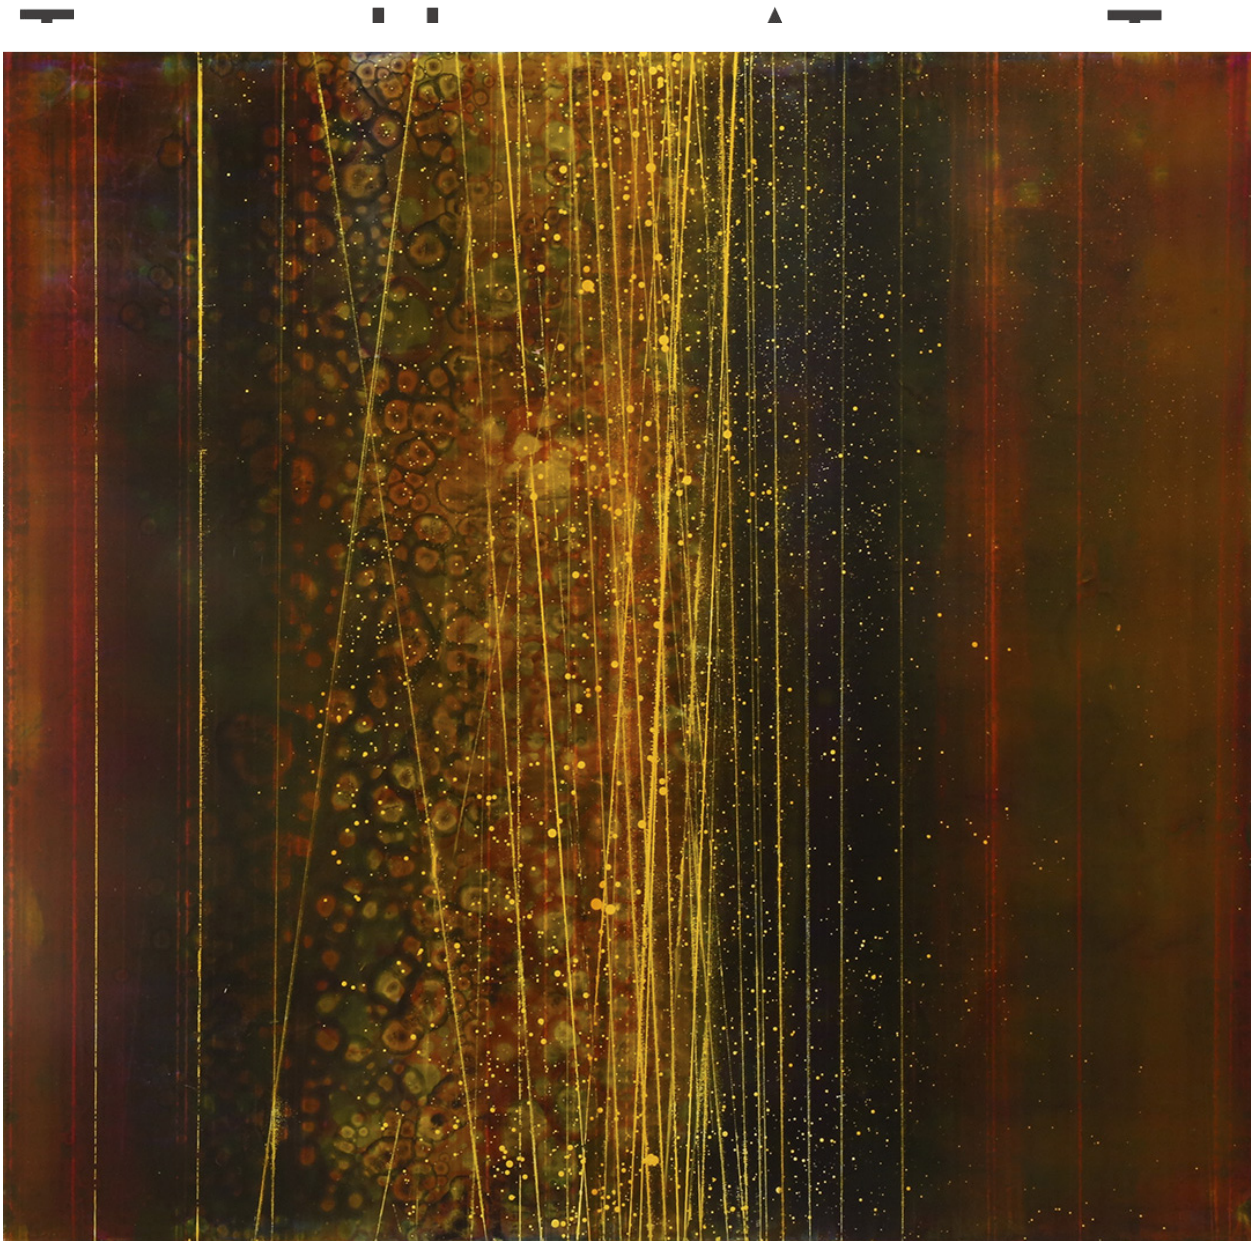

M

A

R

G

A

David Mann, *The Chord*, 2015
Oil and alkyd on canvas, 39.25 x 41 inches (100 x 104 cm)