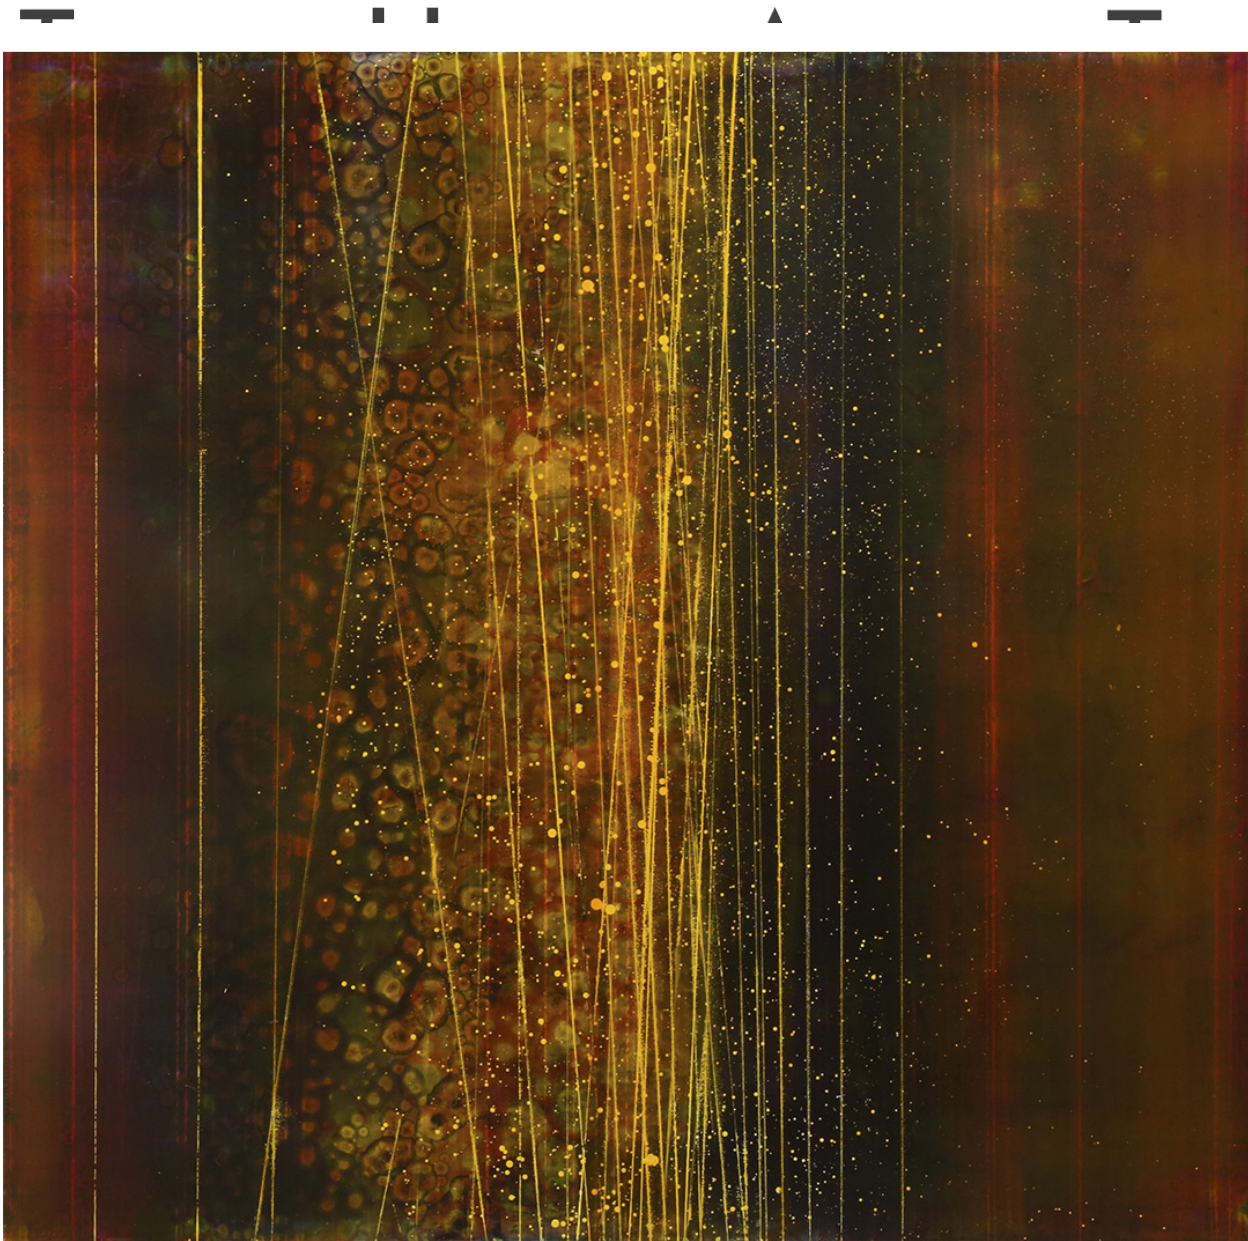

M

A

R

G

A

C

E

David Mann, *The Chord*, 2015
Oil and alkyd on canvas, 39.25 x 41 inches (100 x 104 cm)