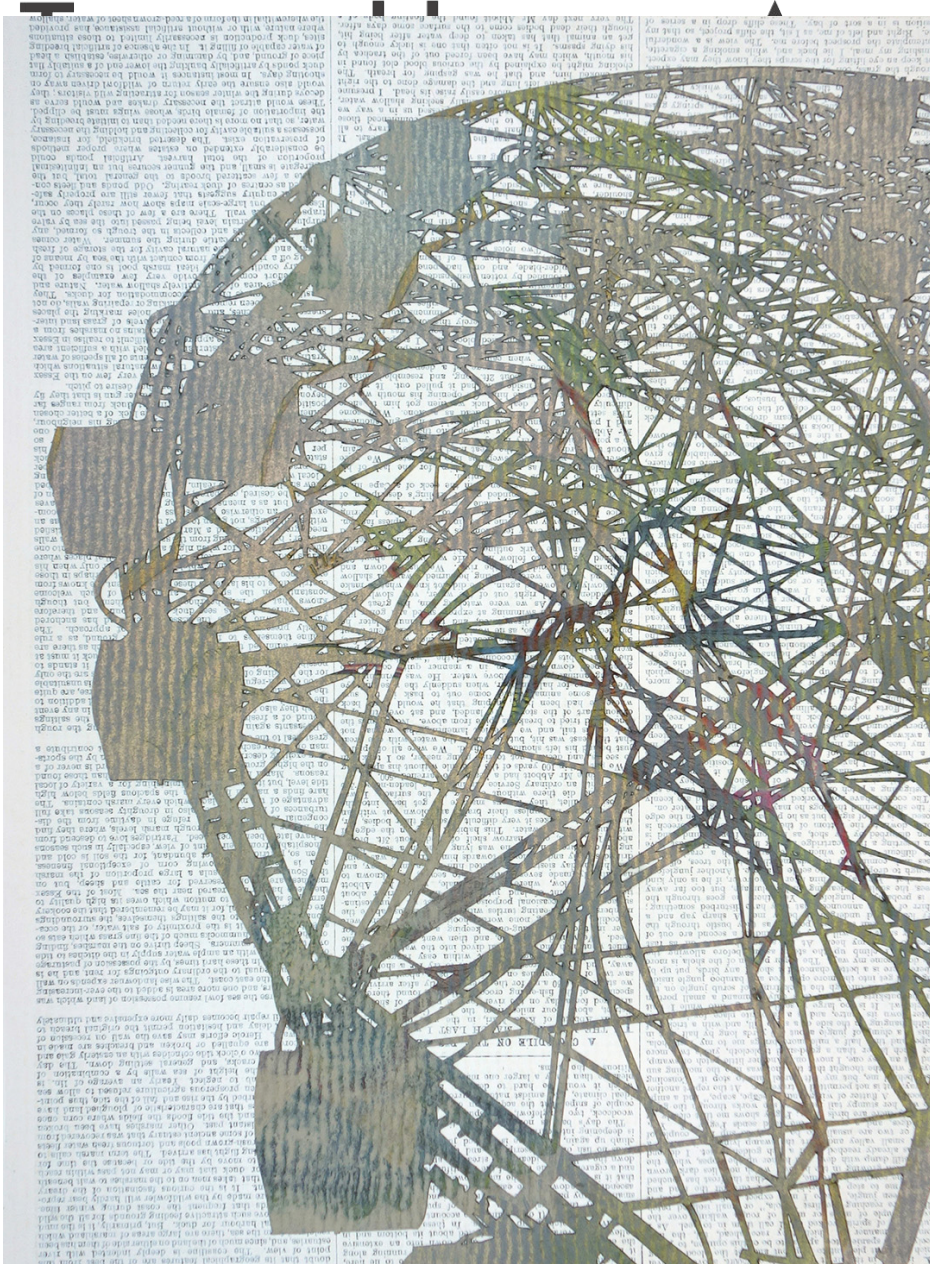

M

A

R

G

A

William Steiger, *Wonderwheel*, 2016

Collage with gouache, glue and found paper, on paper, 15.5 x 12 inches (39 x 30.5 cm); Framed size: 18.25 x 14.75 inches (46 x 37 cm)

MARGARET THATCHER PROJECTS | 212.675.0222 | info@thatcherprojects.com