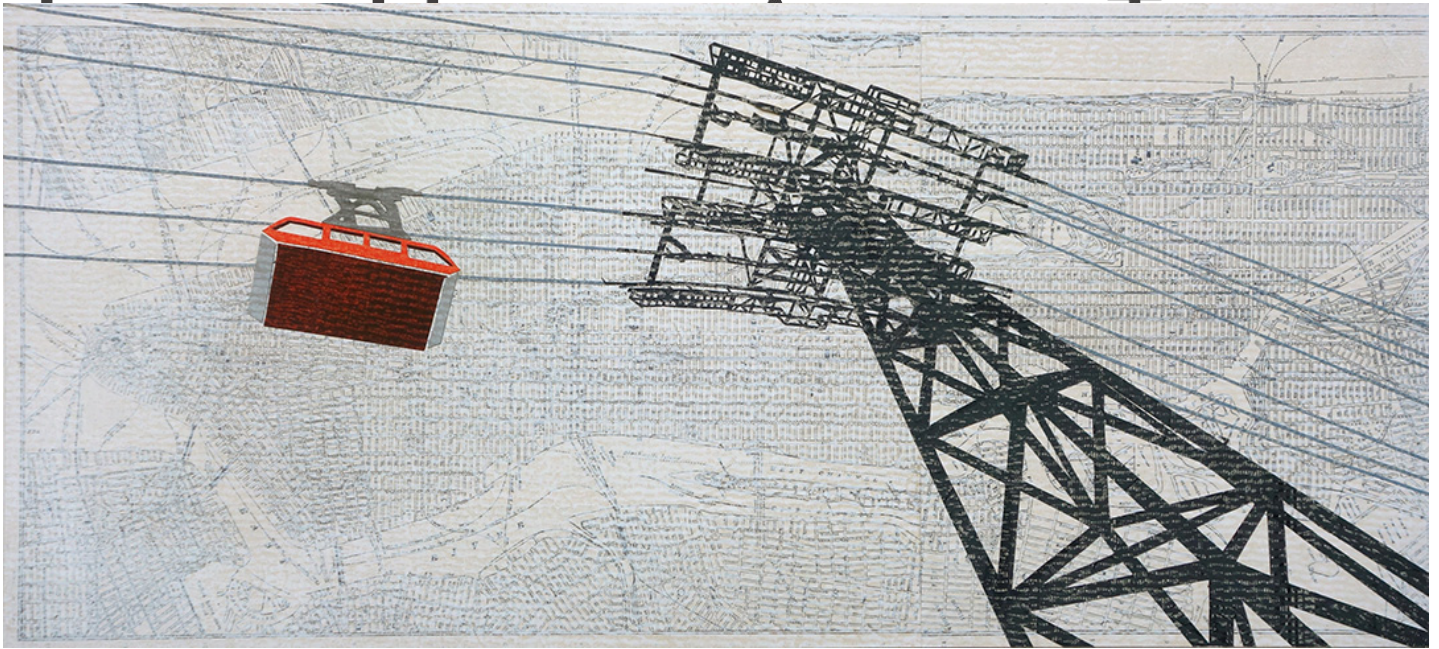

M

A

R

G

A

C
E

William Steiger, *Island Tram #1*, 2016

Collage with gouache, glue, found paper, vintage map, on paper, Framed: 14.5 x 25.5 inches (37 x 65 cm)