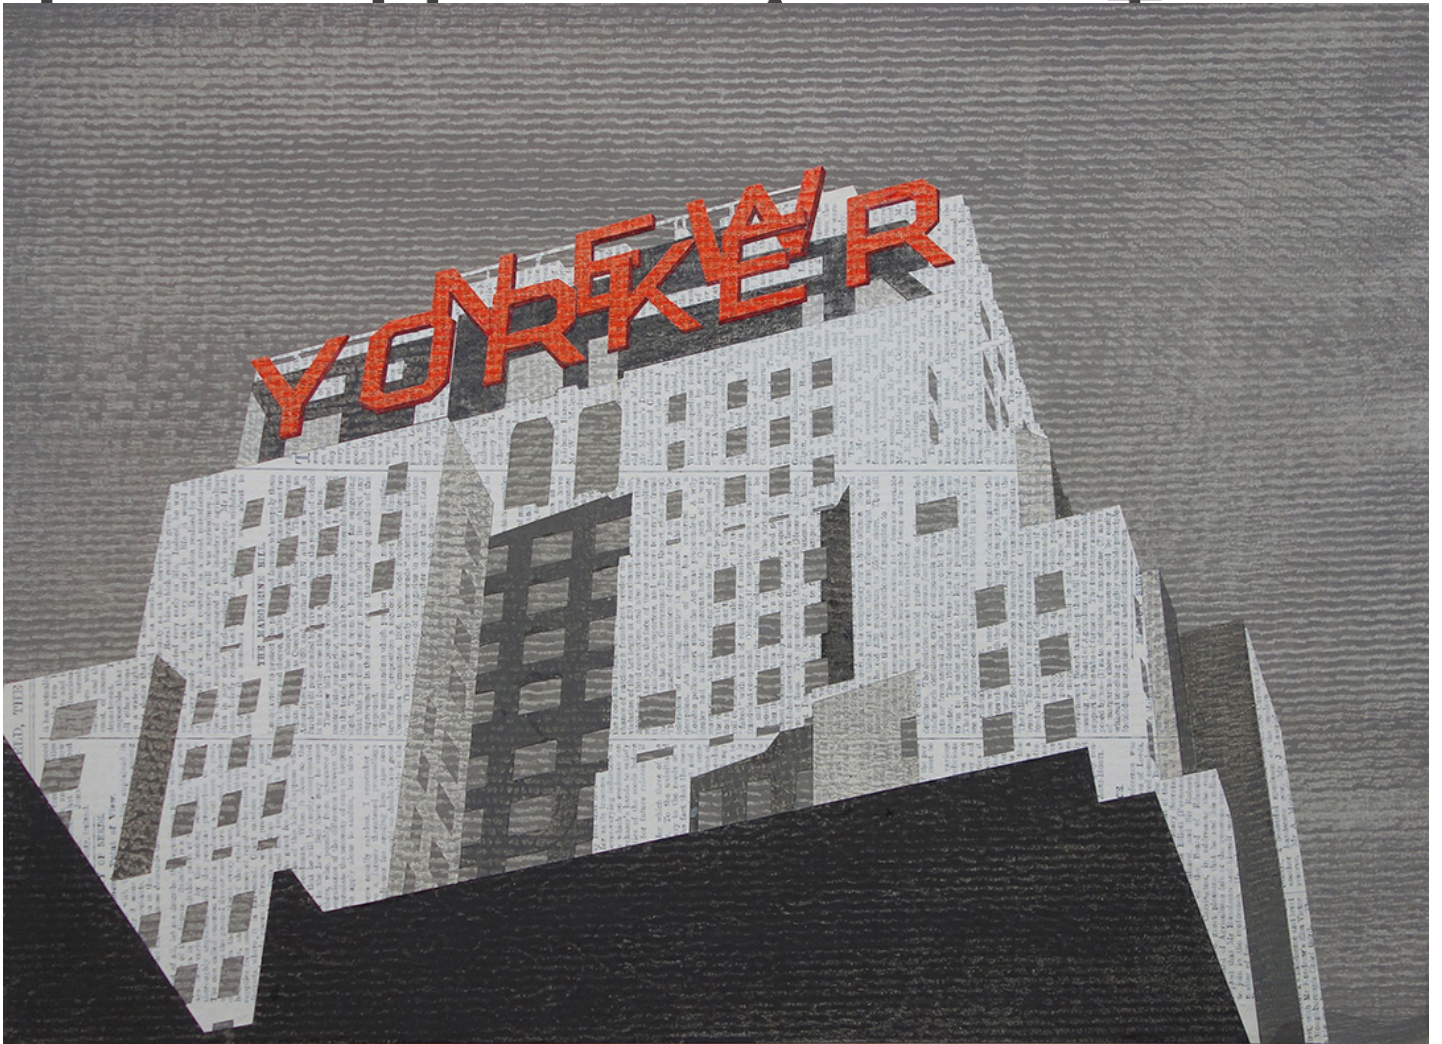

M

A

R

G

A

C

E

William Steiger, *New Yorker Twilight*, 2016

Collage with gouache, glue and found paper, on paper, Framed: 17.75 x 22.25 inches (45 x 56.5 cm)

Sold