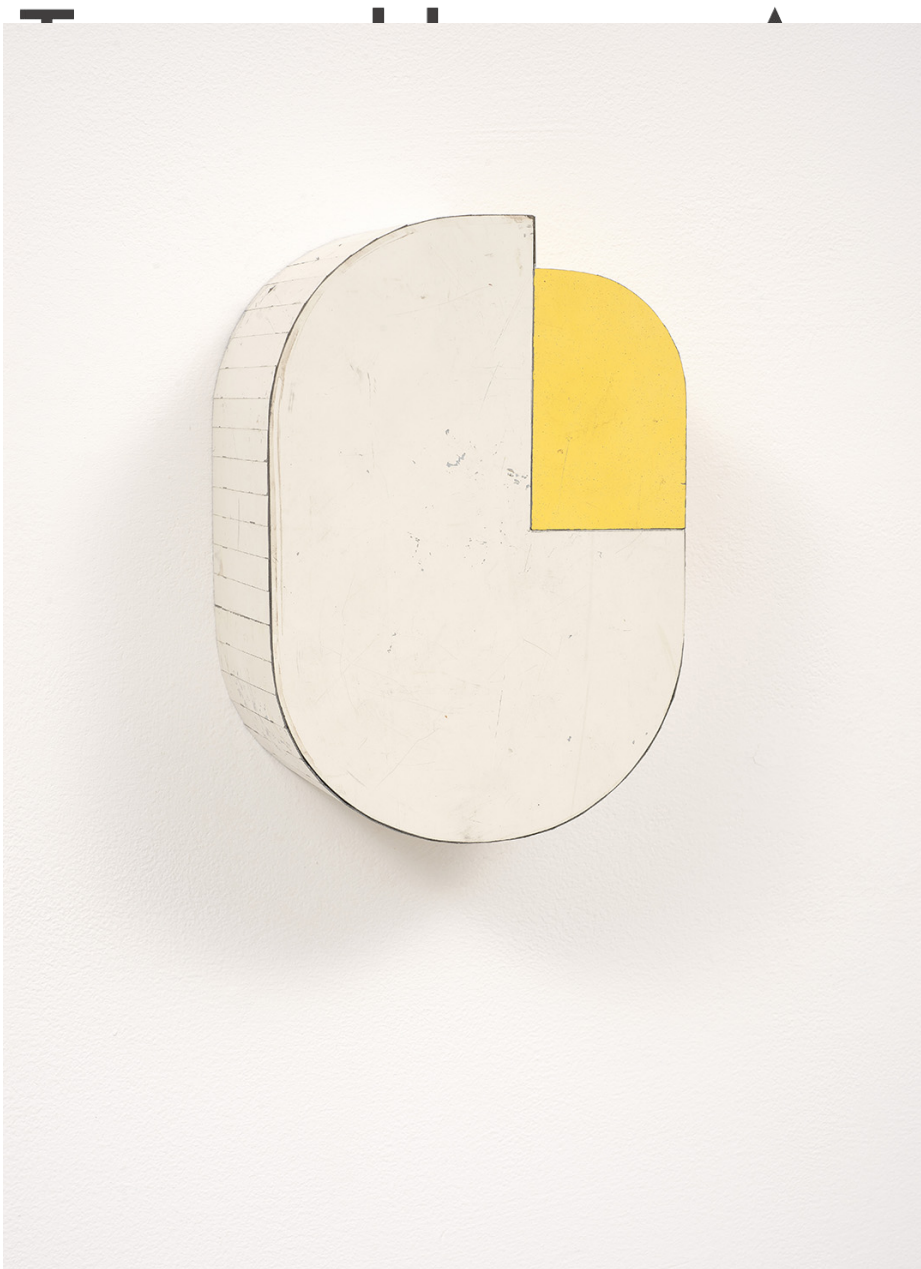

M

A

R

G

A

T

C

J

E

Ted Larsen, *Quiet Riot*, 2016
Salvage Steel, Marine-grade Plywood, Silicone, Vulcanized Rubber, Chemicals, Hardware, 9.5 x 7 x 4 inches (24 x 18 x 10 cm)