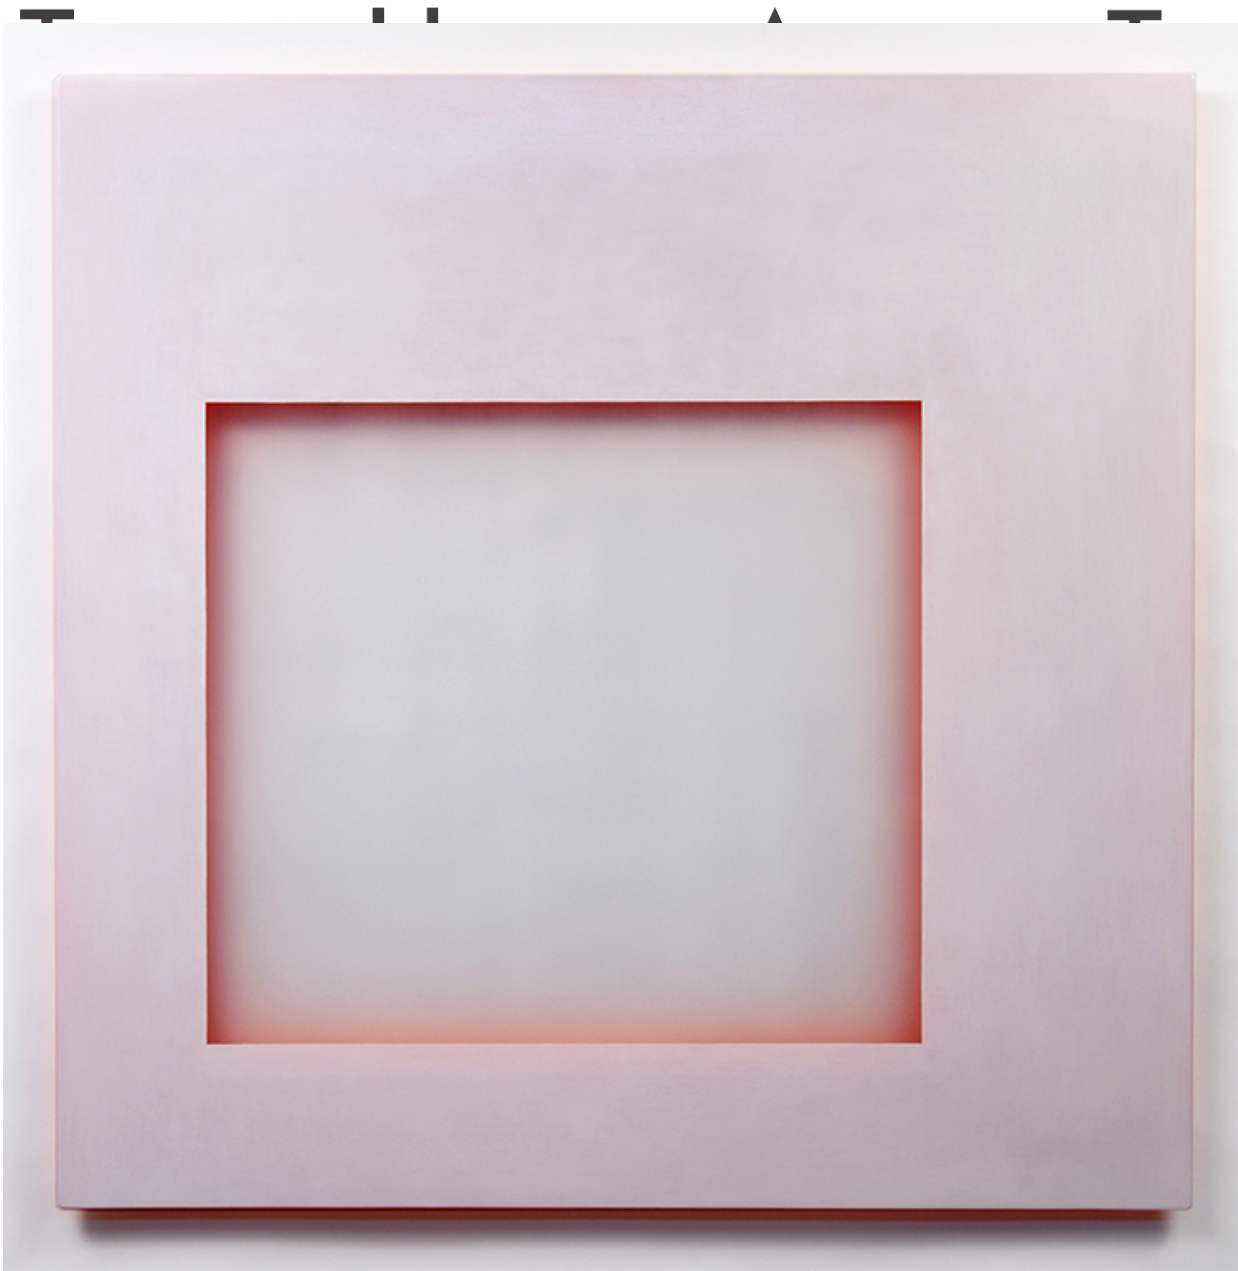

M

A

R

G

A

C

E

Kevin Finklea, *White Room #10*, 2016
Acrylic on acrylic panel, 30 x 30 x 1/4 inches (76 x 76 x 0.6 cm)