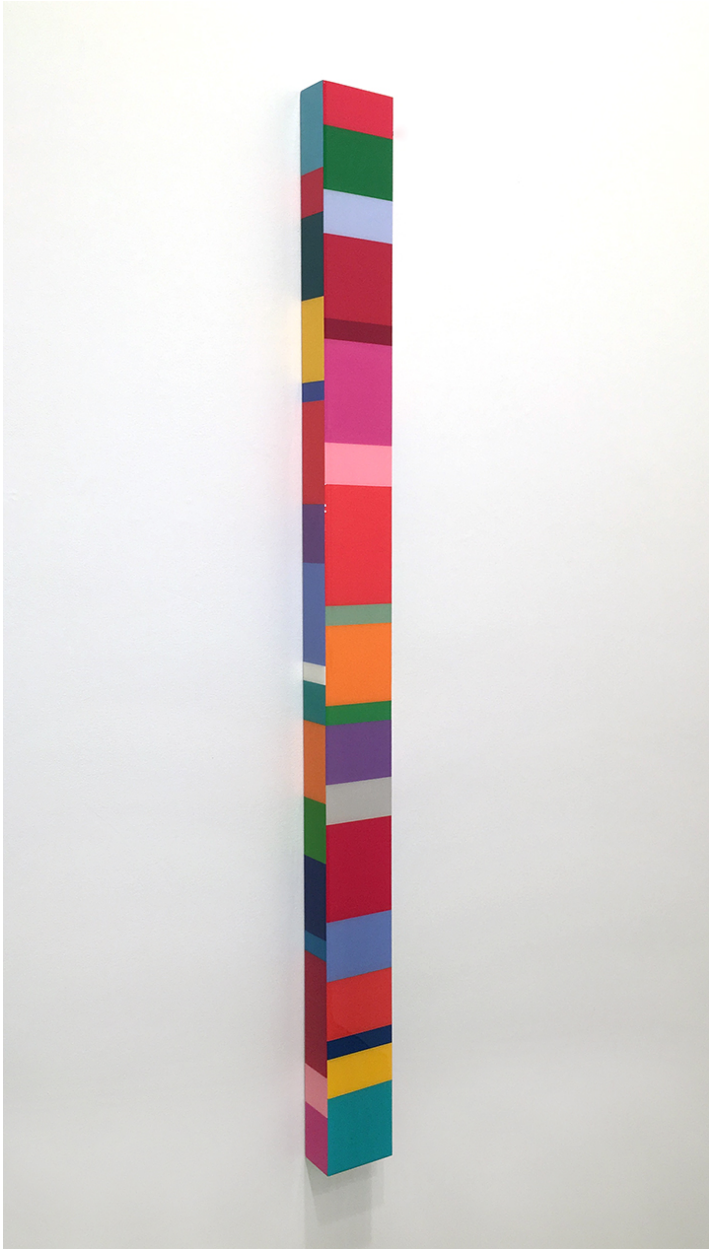

M A R G A R E T
T H A T C H E R
P R O J E C T S

Heidi Spector, *Cakewalk*, 2015
Liquitex with resin on birch panel, 52 x 4
inches (137 x 10 cm), Sold