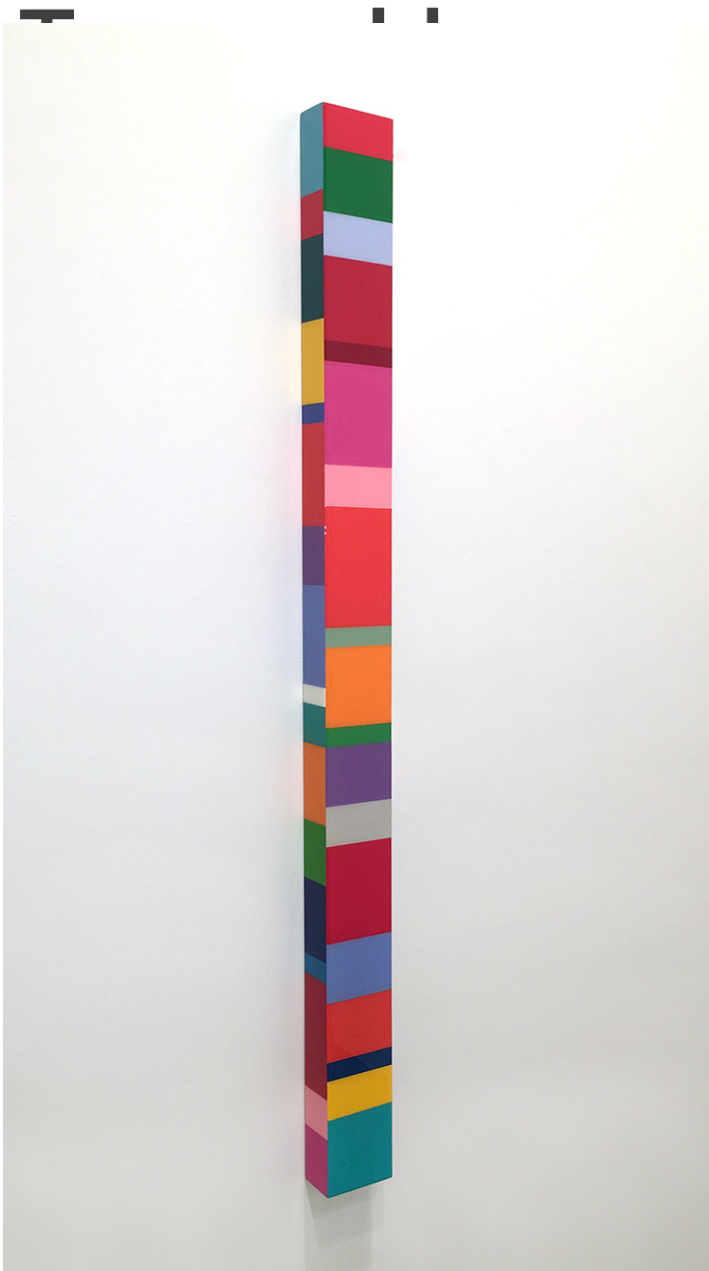

M

A

R

G

A

A

T

C

O

J

E

Heidi Spector, *Cakewalk*, 2015
Liquitex with resin on birch panel, 52 x 4
inches (137 x 10 cm)
Sold