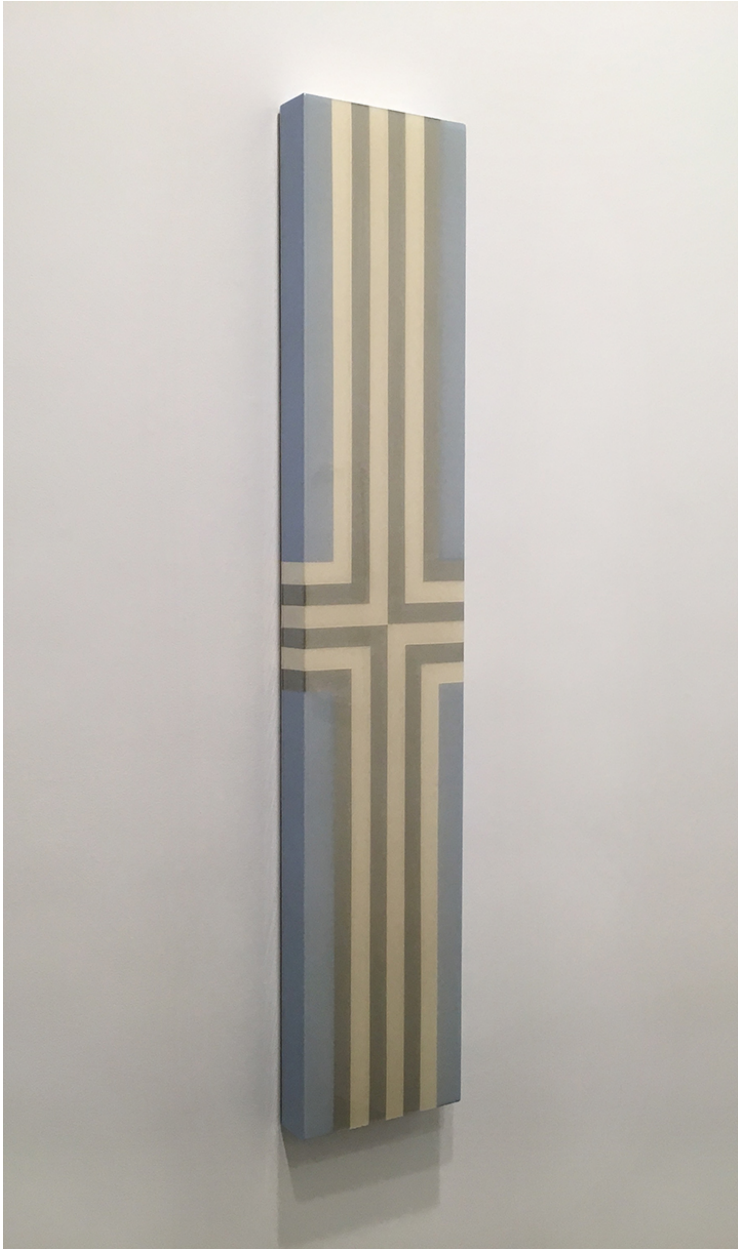

M A R G A R E T
T H A T C H E R
P R O J E C T S

Heidi Spector, *You Bring Me Closer To God*, 2014
Liquitex with resin on birch panel, 48 x 9 inches (122 x 23 cm)