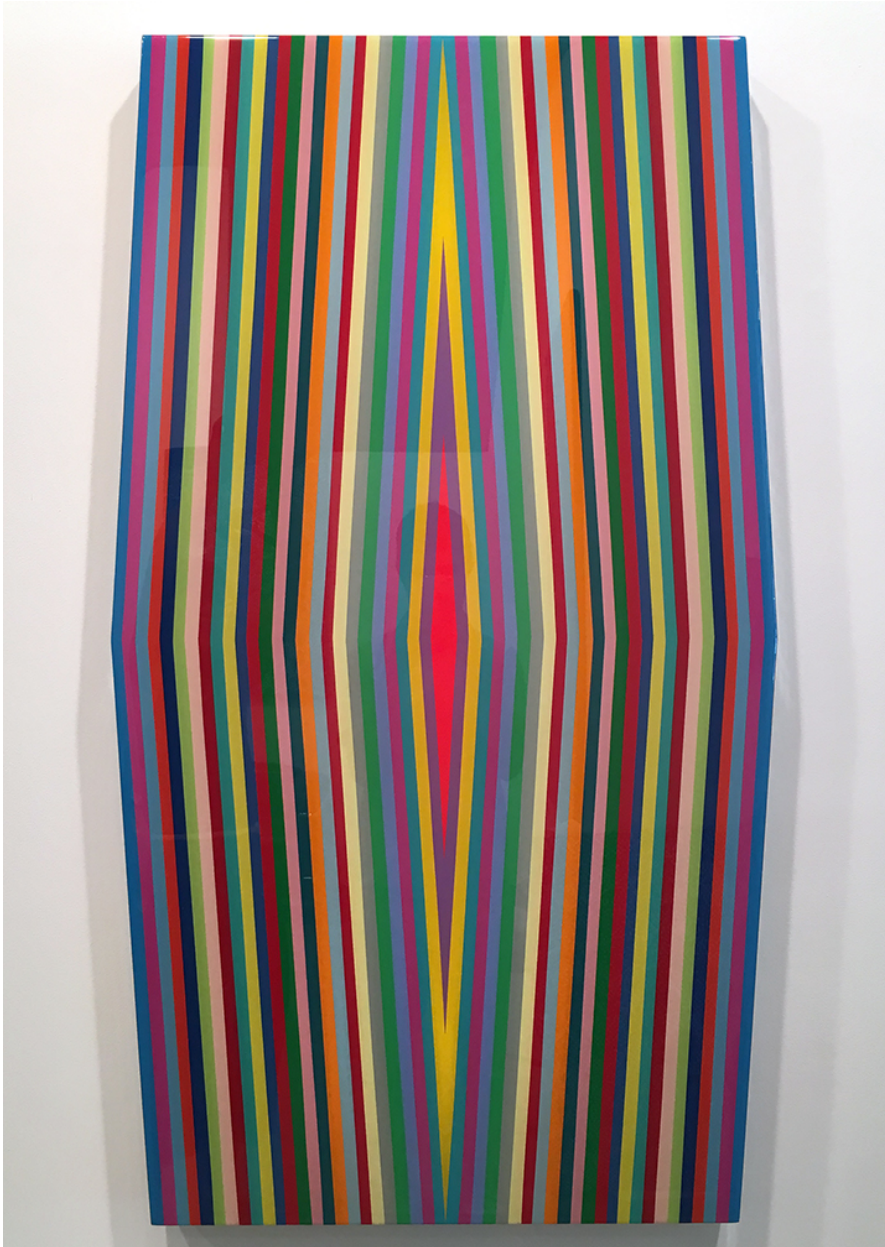

M A R G A R E T  
T H A T C H E R  
P R O J E C T S

Heidi Spector, *Brain Storm*, 2016  
Liquitex with resin on birch panel, 48 x 27 inches (122 x  
68.5 cm)