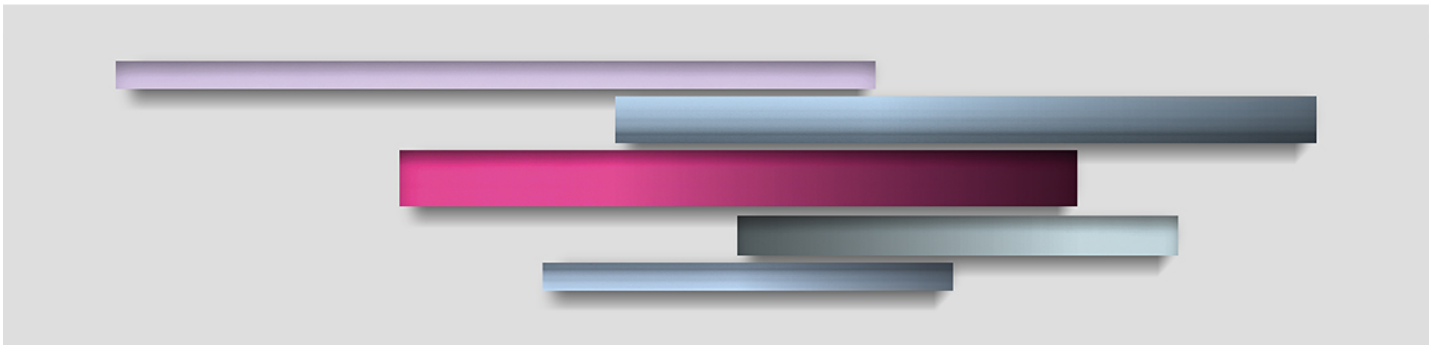

—

C

E

Freddy Chandra, *Cadence*, 2016  
Acrylic and resin on canvas, 12.25 x 64 inches (31 x 163 cm)