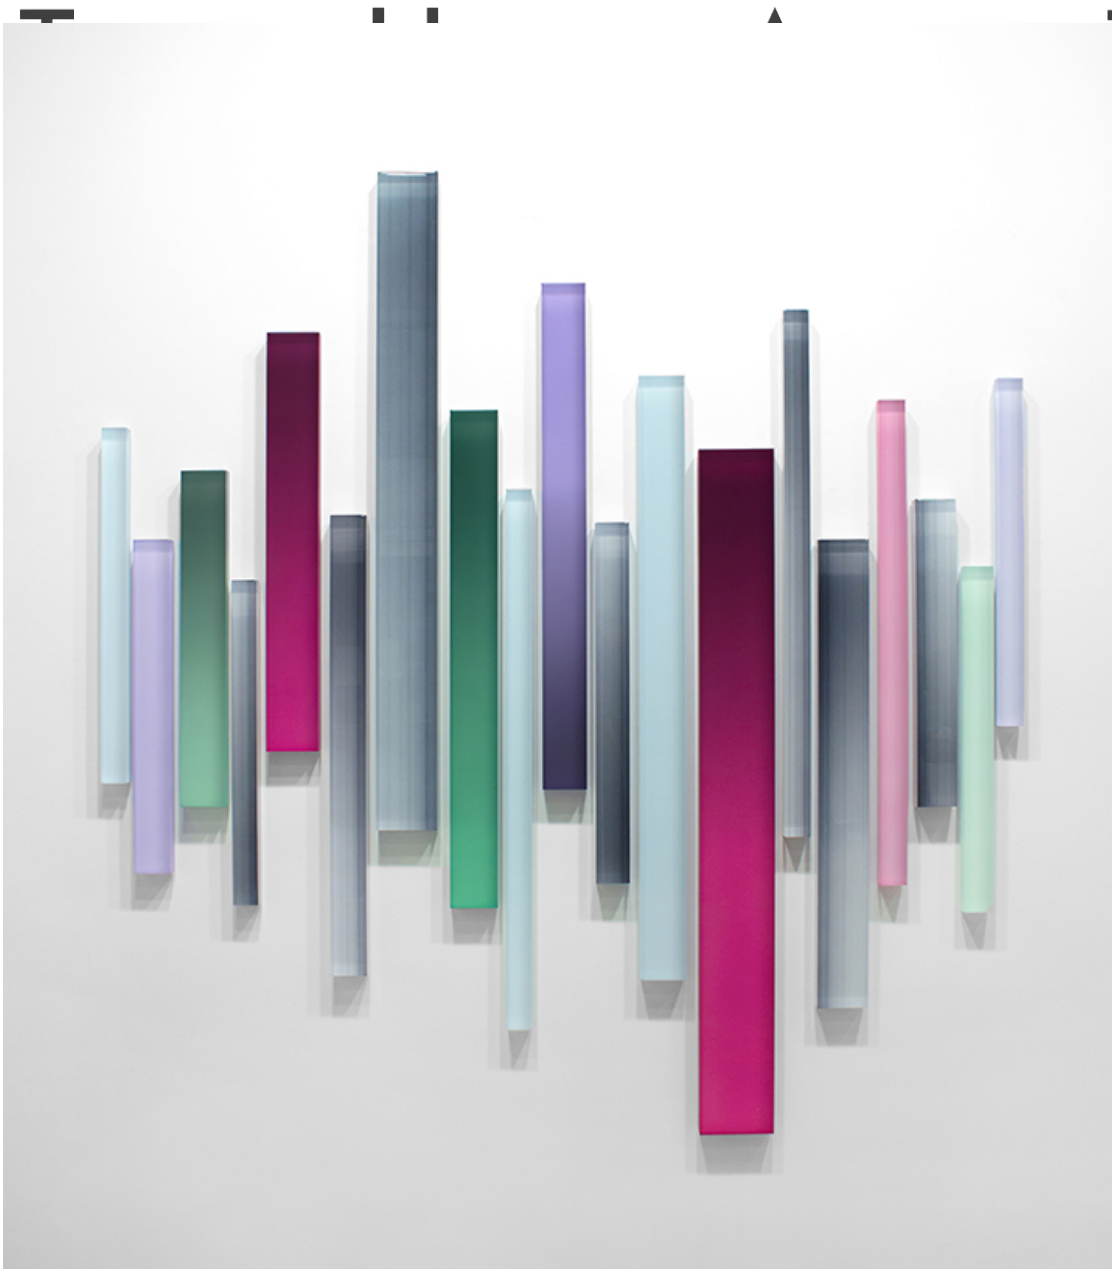

M

A

R

G

A

Freddy Chandra, *Fluttermark*, 2016  
Acrylic and resin on cast acrylic, 72 x 68 inches (183 x 173 cm)