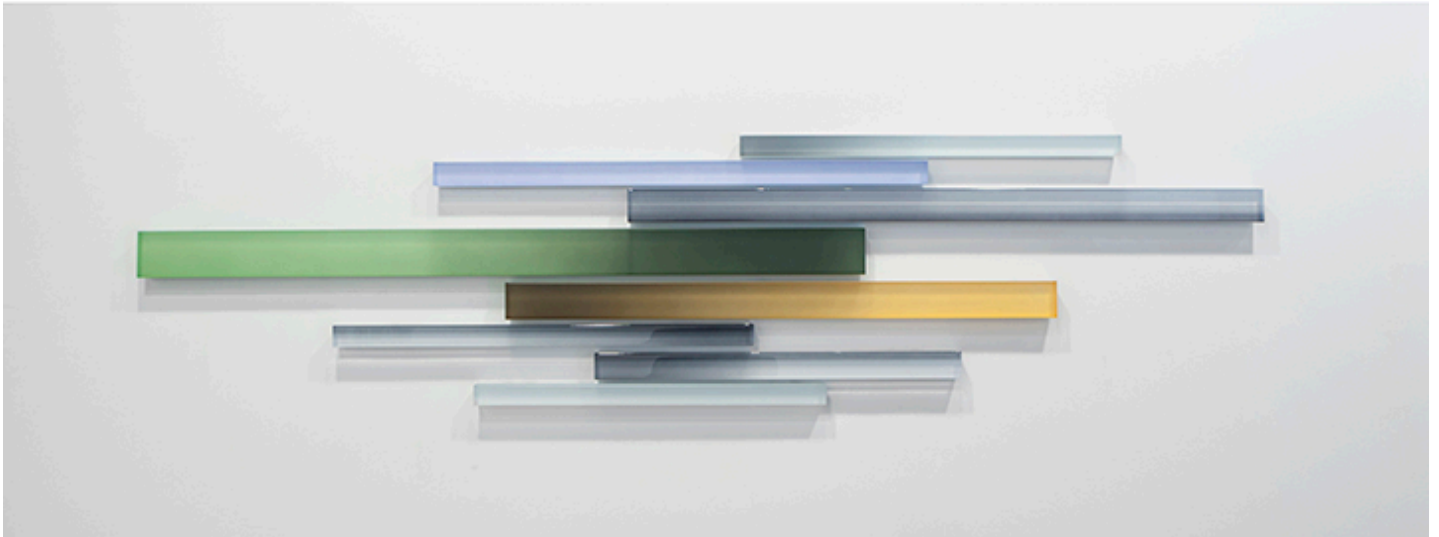

M A R G A R E T  
T H A T C H E R  
P R O J E C T S

Freddy Chandra, *Clearing*, 2016  
Acrylic and resin on cast acrylic, 20 x 84 inches (51 x 213 cm)