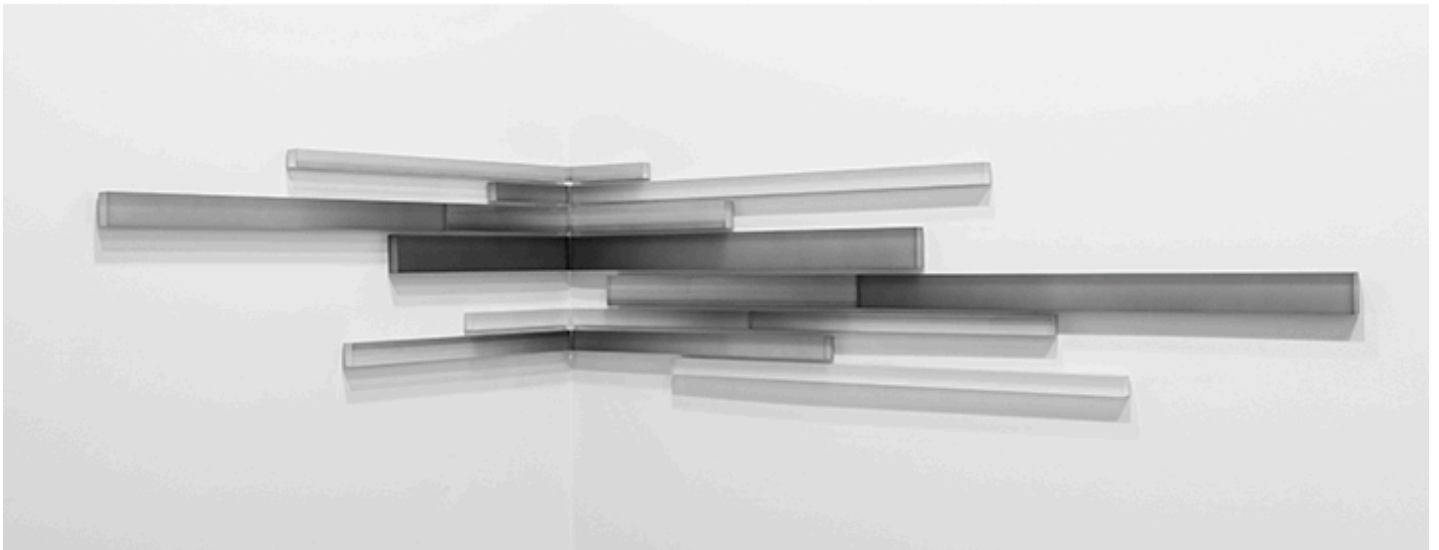

-

C

E

Freddy Chandra, *Flux Density*, 2016
Acrylic and resin on cast acrylic, 20 x 120 inches (51 x 305 cm)