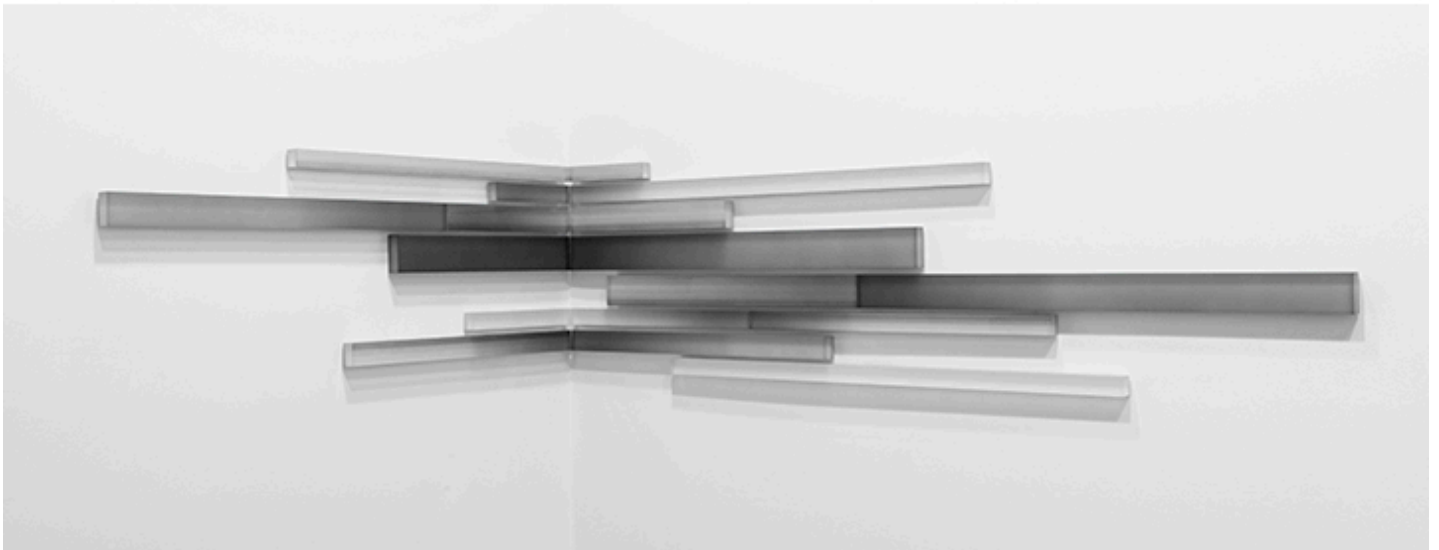

M A R G A R E T
T H A T C H E R
P R O J E C T S

Freddy Chandra, *Flux Density*, 2016
Acrylic and resin on cast acrylic, 20 x 120 inches (51 x 305 cm)