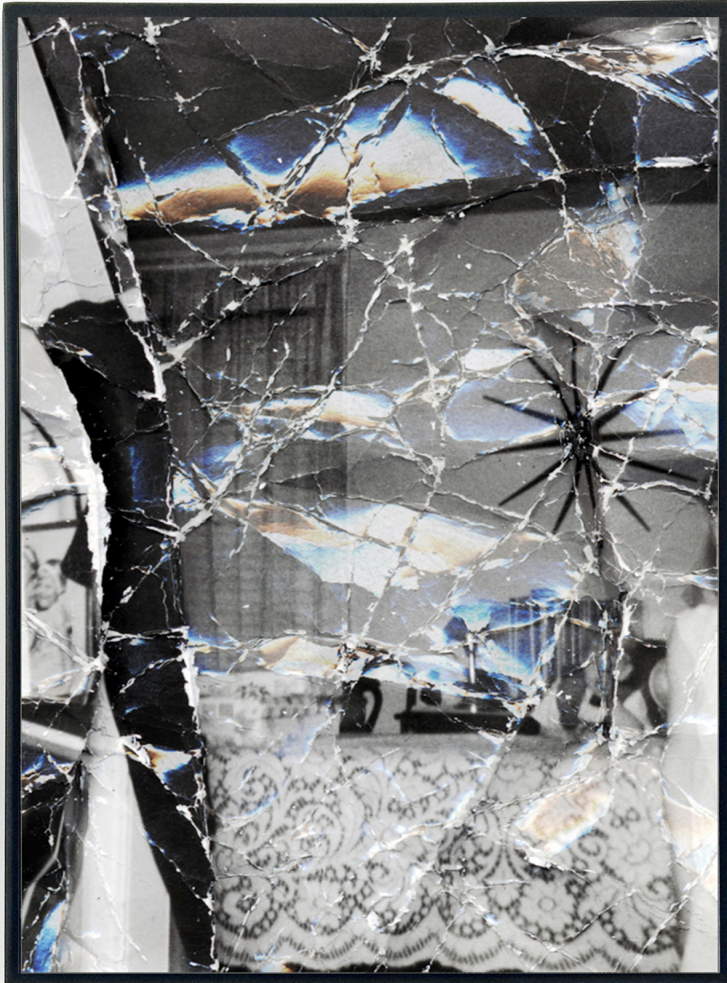

T

C

J

E

Raphael Zollinger, *Interior 2, Evanescent Tales*, 2016
Pigment print on aluminum, steel frame, 47 x 35 inches (119 x 89
cm)