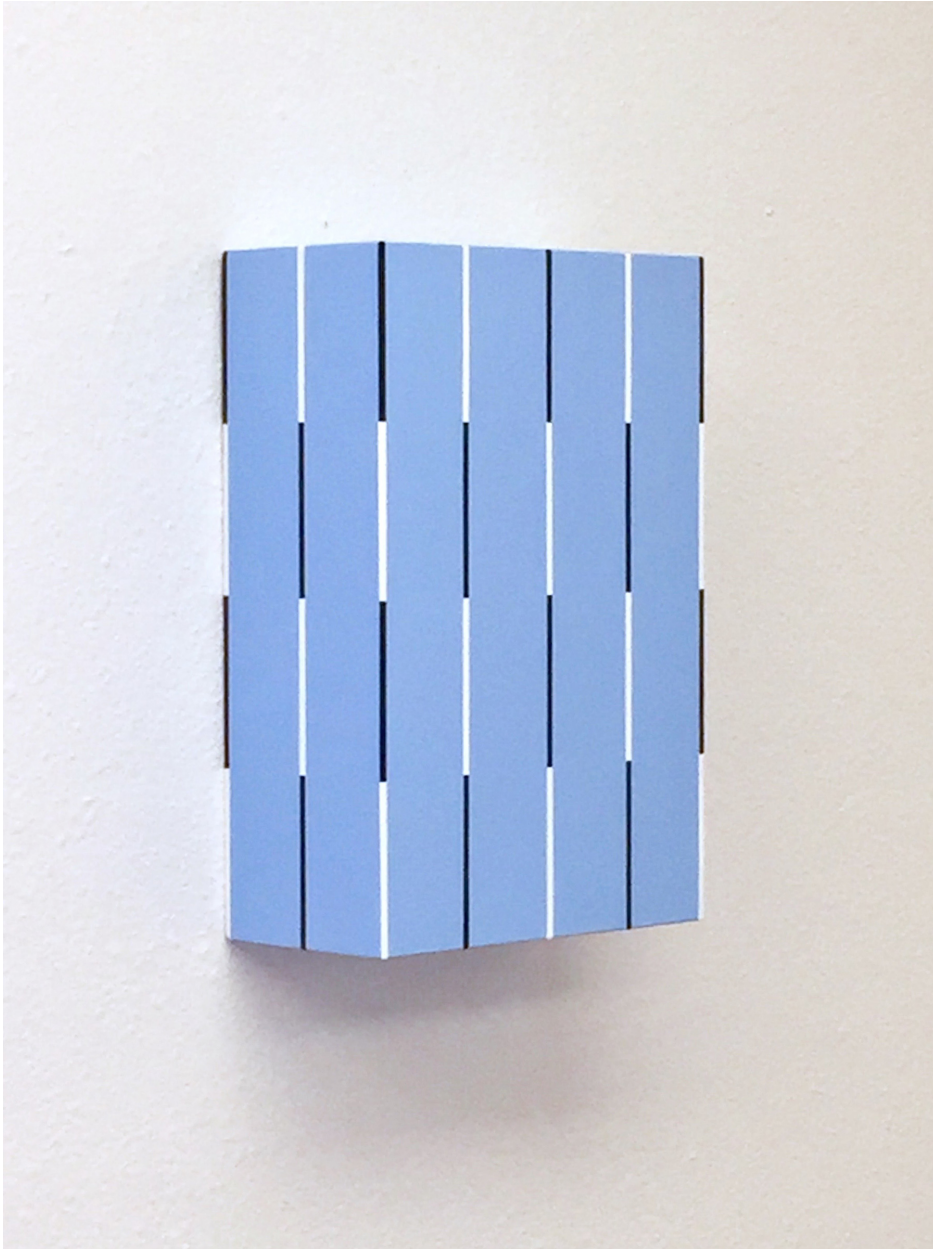

M A R G A R E T
T H A T C H E R
P R O J E C T S

Richard Roth, *Mambo Italiano*, 2017
Acrylic on birch panel, 12 x 8 x 4 inches