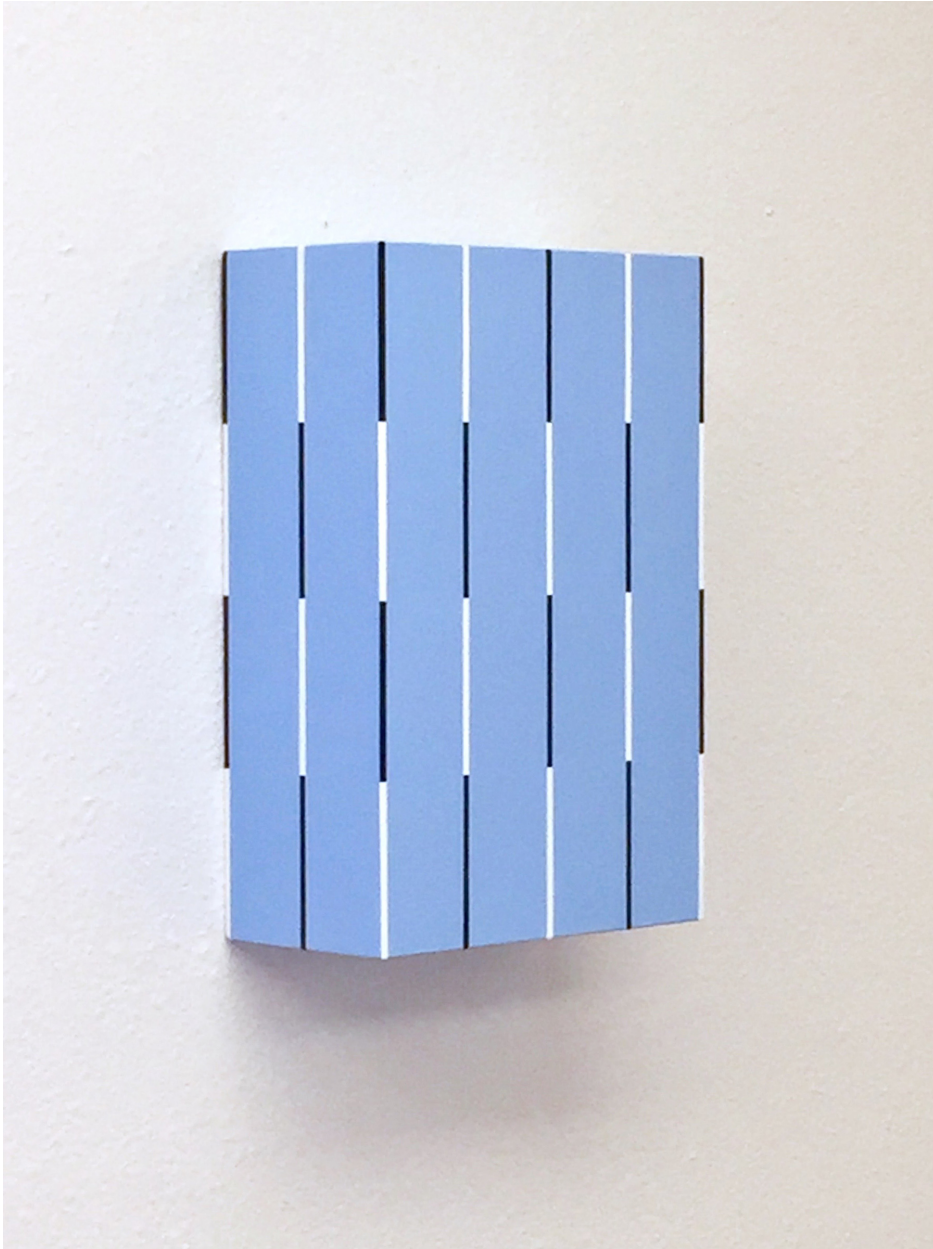

M A R G A R E T  
T H A T C H E R  
P R O J E C T S

Richard Roth, *Mambo Italiano*, 2017  
Acrylic on birch panel, 12 x 8 x 4 inches