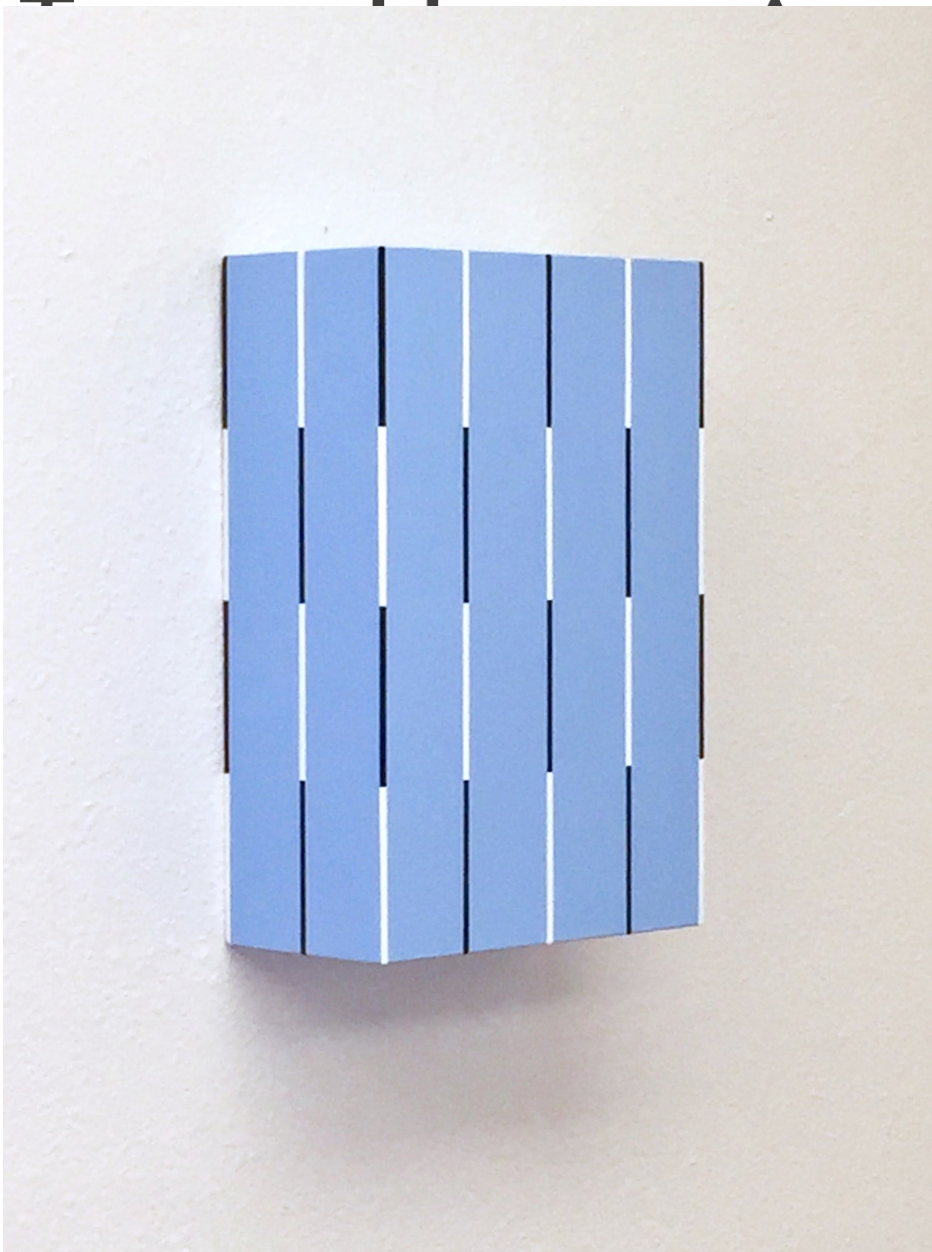

M

A

R

G

A

T

C

J

E

Richard Roth, *Mambo Italiano*, 2017
Acrylic on birch panel, 12 x 8 x 4 inches
Sold