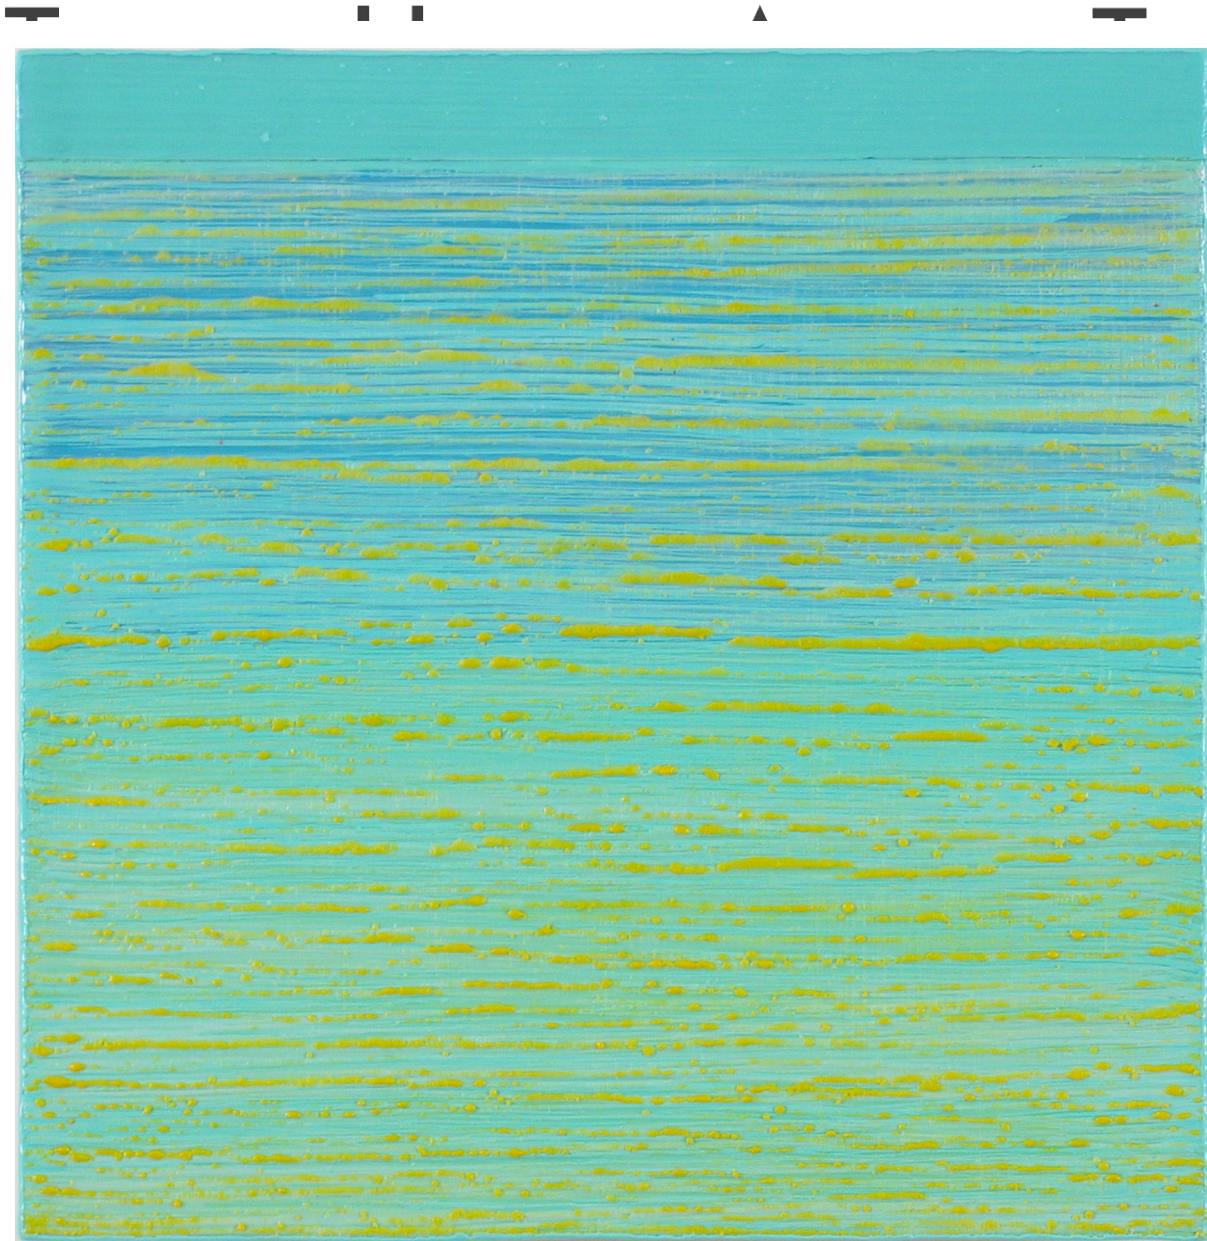

M

A

R

G

A

Joanne Mattera, *Silk Road 362*, 2017
Encaustic on panel, 12 x 12 inches (30 x 30 cm)