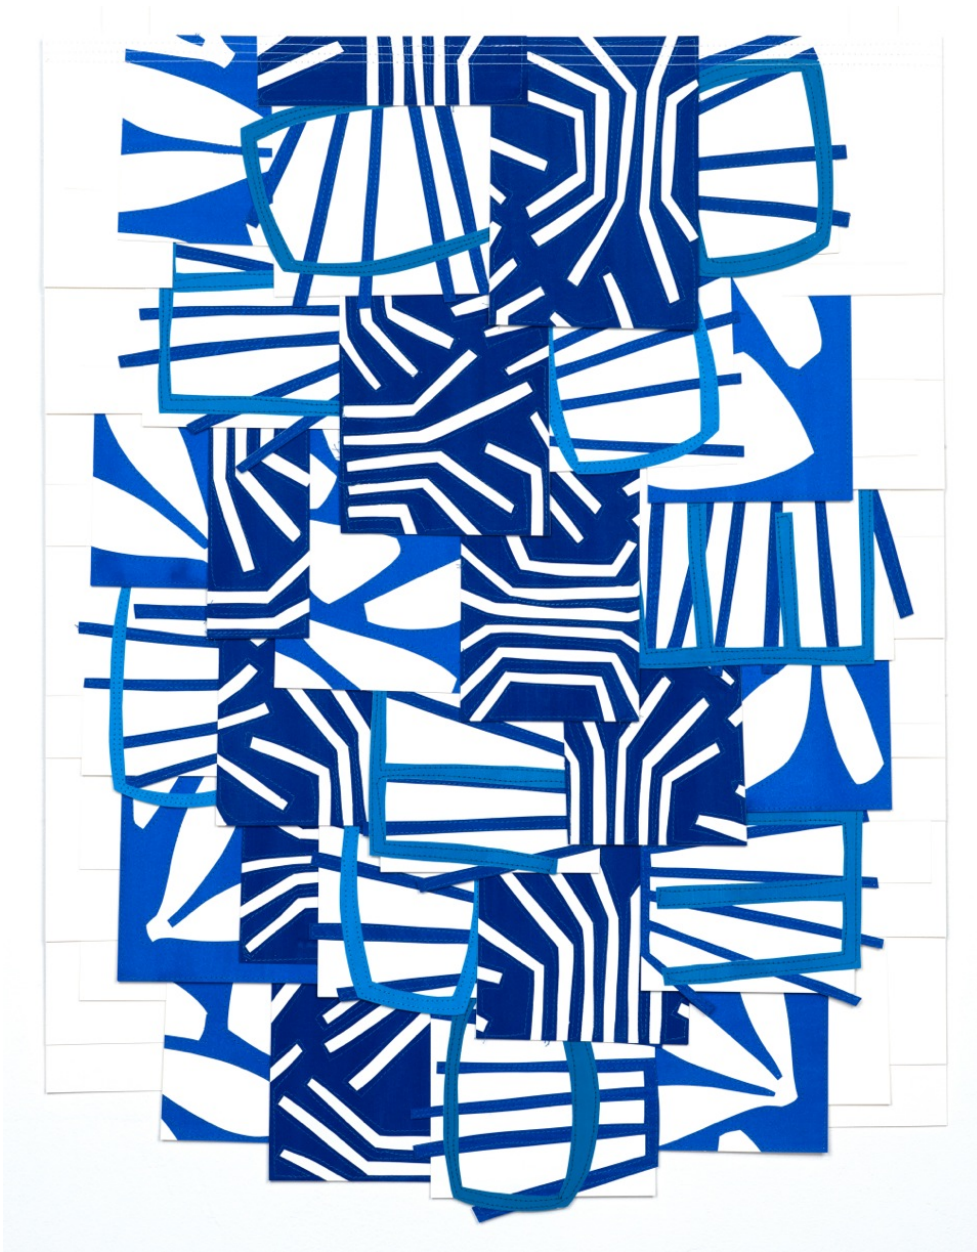

M A R G A R E T
T H A T C H E R
P R O J E C T S

Raymond Saá, *Untitled (E)*, 2016
Gouache collage on sewn paper, 29 x 22 inches (74 x 56 cm)
Framed: 33.5 x 27.75 x 2 inches (85 x 70 x 5 cm)