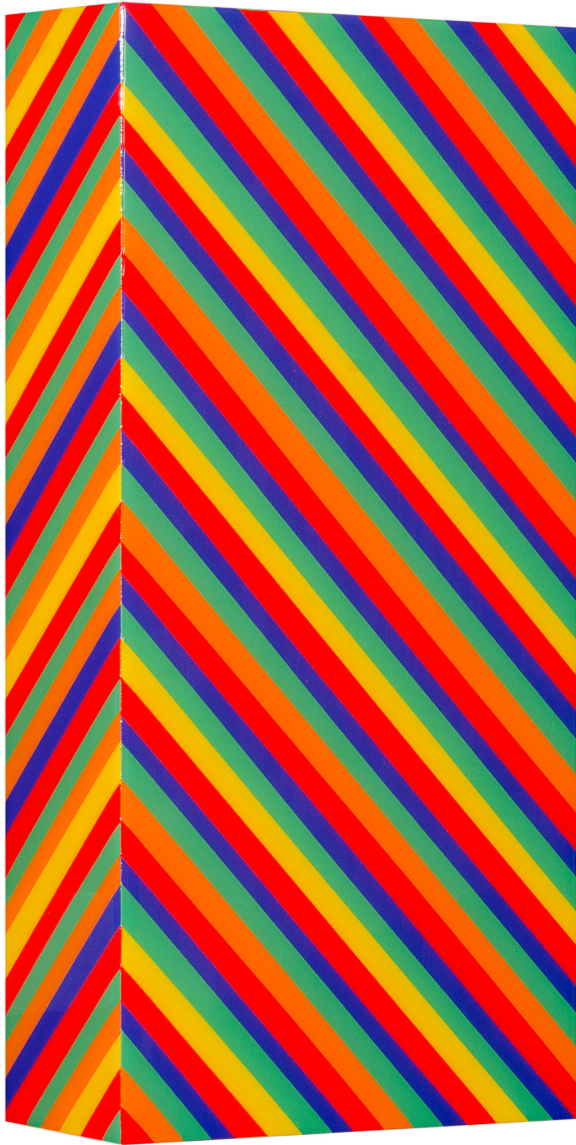

M

A

R

G

A

-

..

A

T

C

O

J

E

Heidi Spector, *Mr. Lover Man*, 2017
Acrylic with resin on birch panel, 16 x 8 x 3 (41 x
20 x 8 cm)