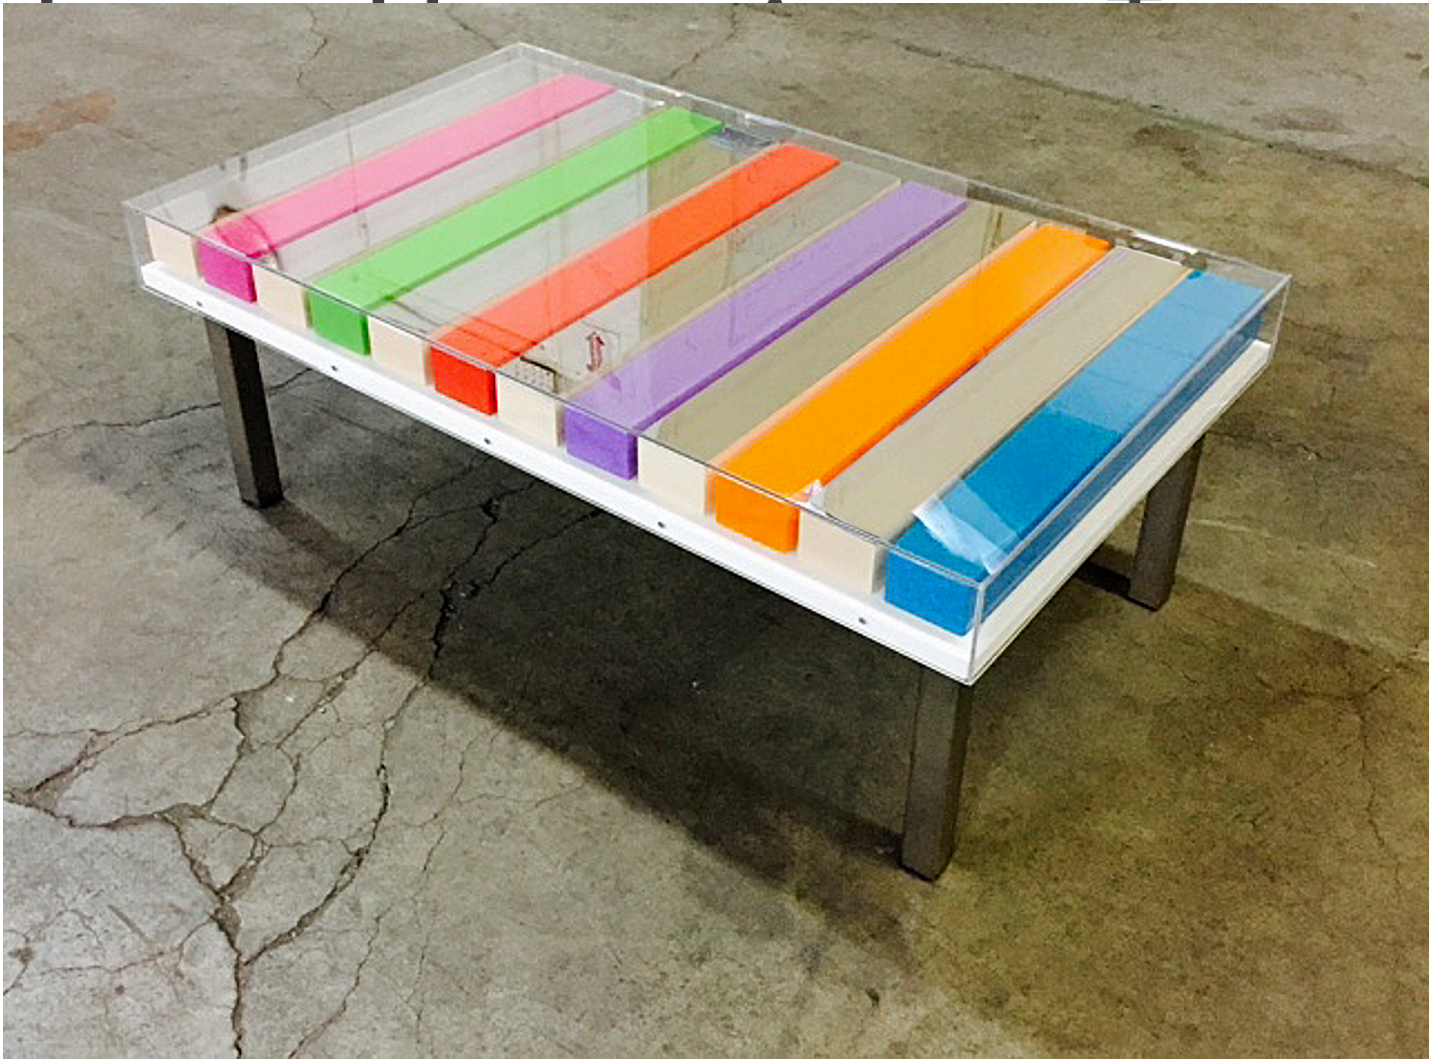

M

A

R

G

A

C

E

Heidi Spector, *It's Not You, It's Me*, 2017

Acrylic with resin on birch panels / Polished mirrored stainless steel on birch panels encased in acrylic, 18 x 37 x 25 inches (46 x 94 x 64 cm)