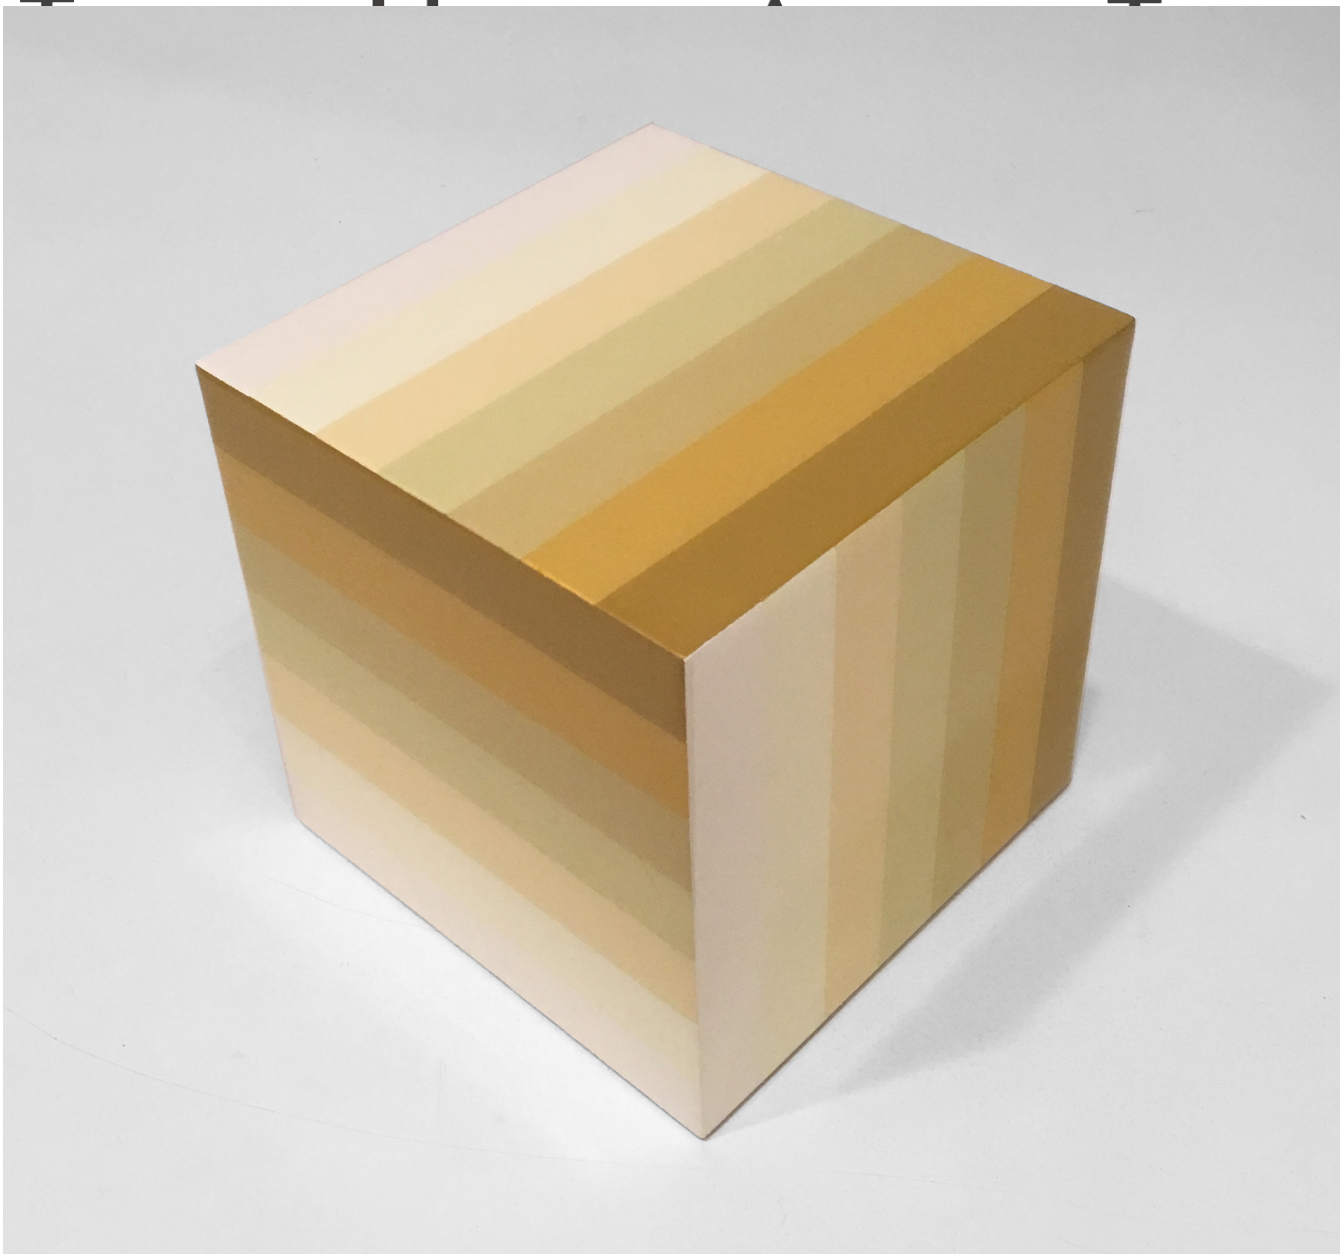

M

A

R

G

A

C

E

Heidi Spector, *White Cube*

Liquitex with resin on birch panel, 7 x 7 x 7 (18 x 18 x 18 cm)