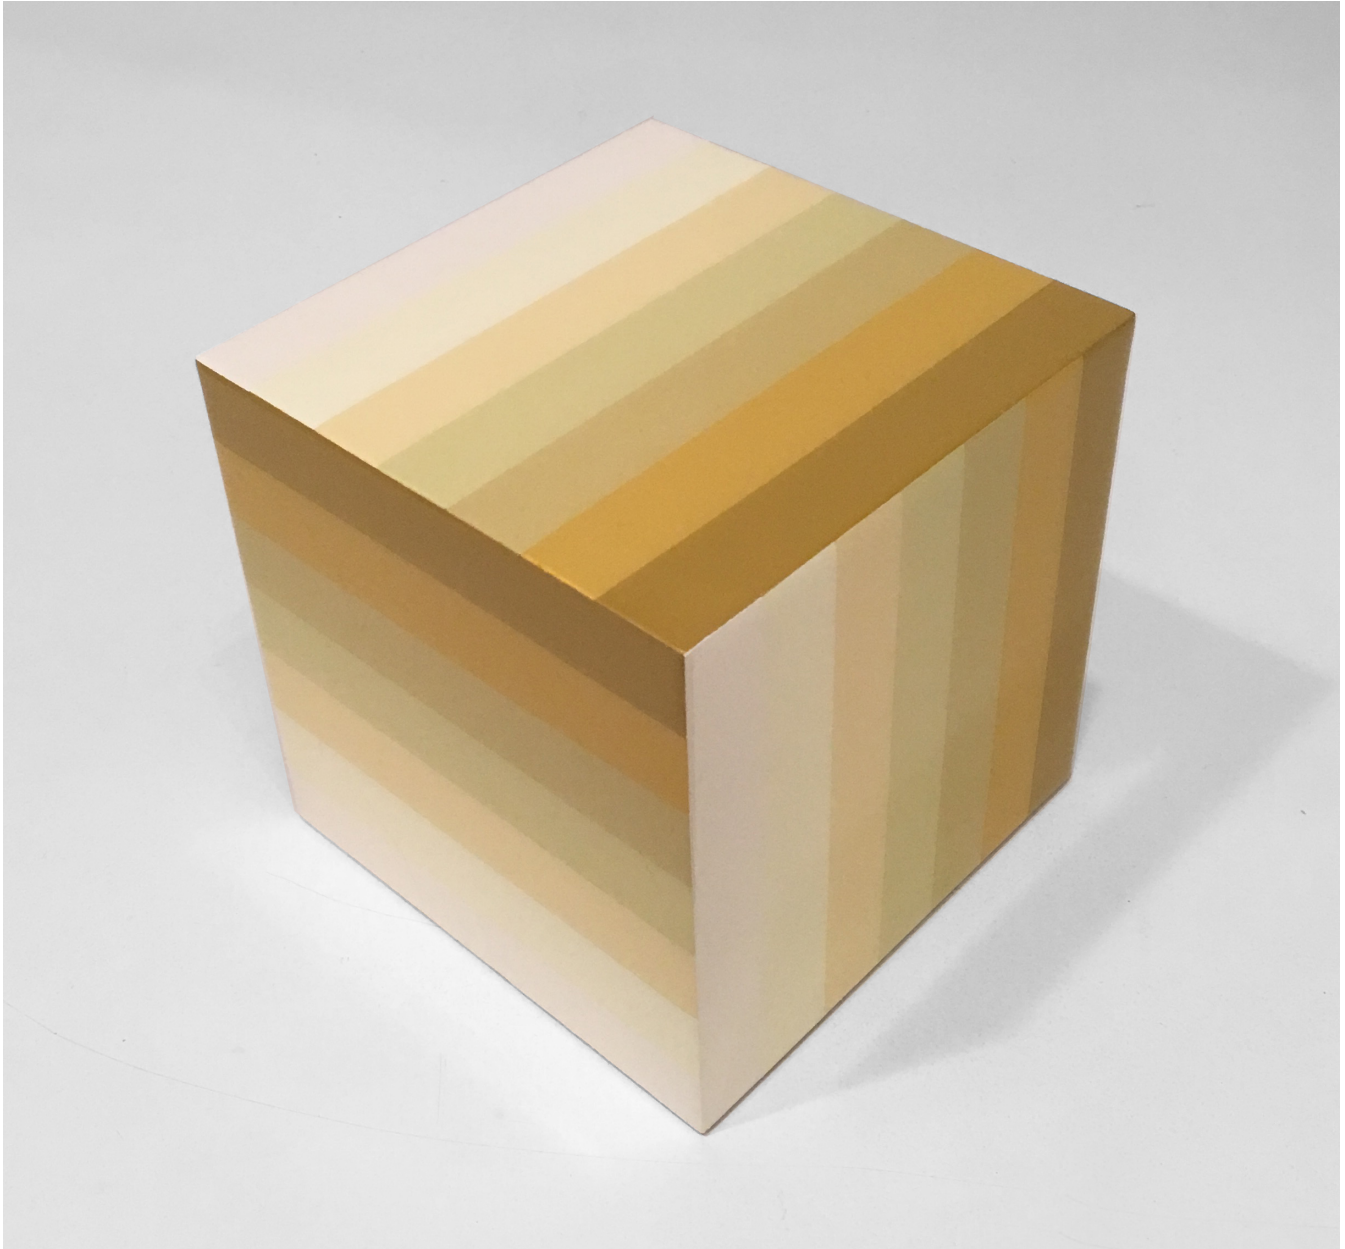

M A R G A R E T
T H A T C H E R
P R O J E C T S

Heidi Spector, *White Cube*
Liquitex with resin on birch panel, 7 x 7 x 7 (18 x 18 x 18 cm)