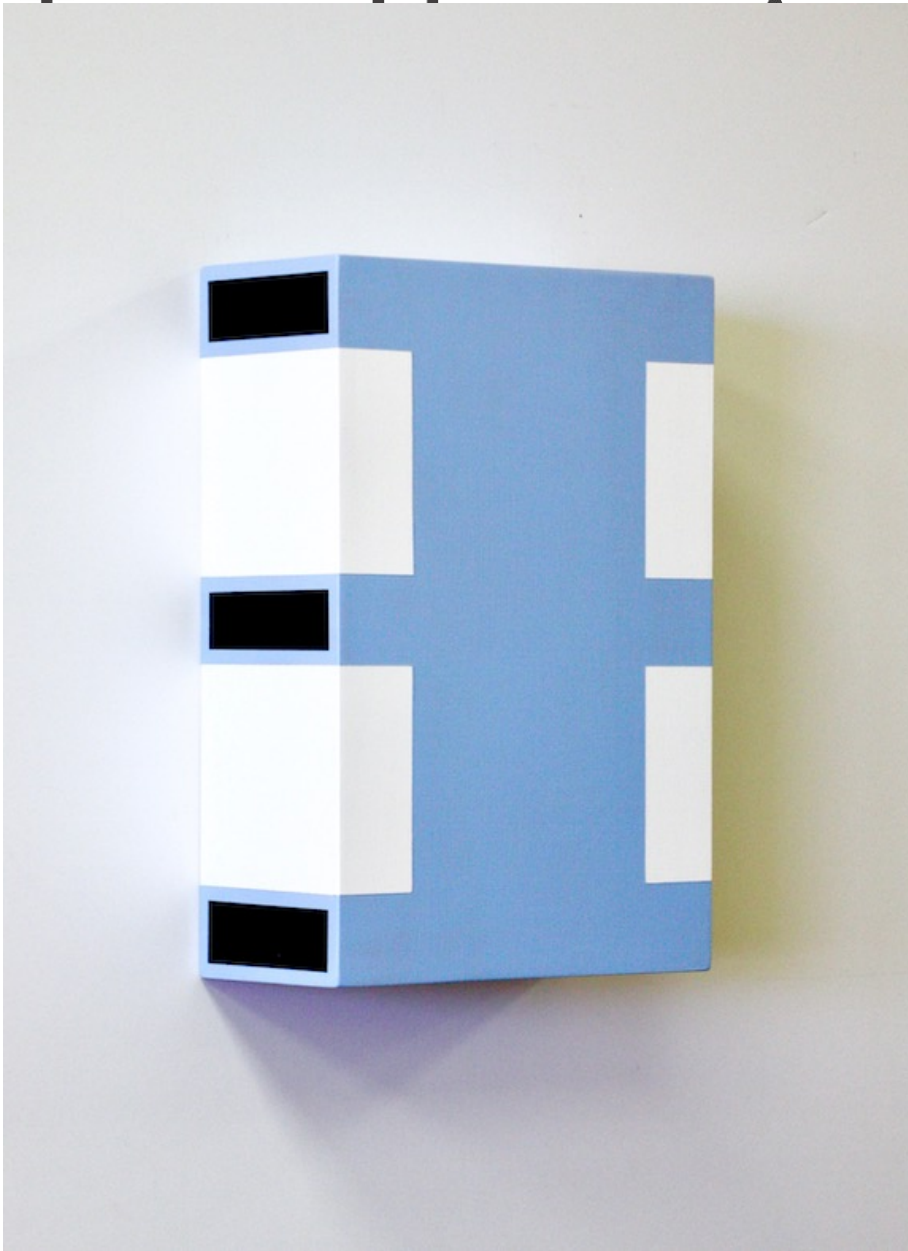

M

A

R

G

A

T

C

J

E

Richard Roth, *Bad Attitude*, 2019
Acrylic on wood panel, 12 x 8 x 4 in (30 x 20 x 10cm)