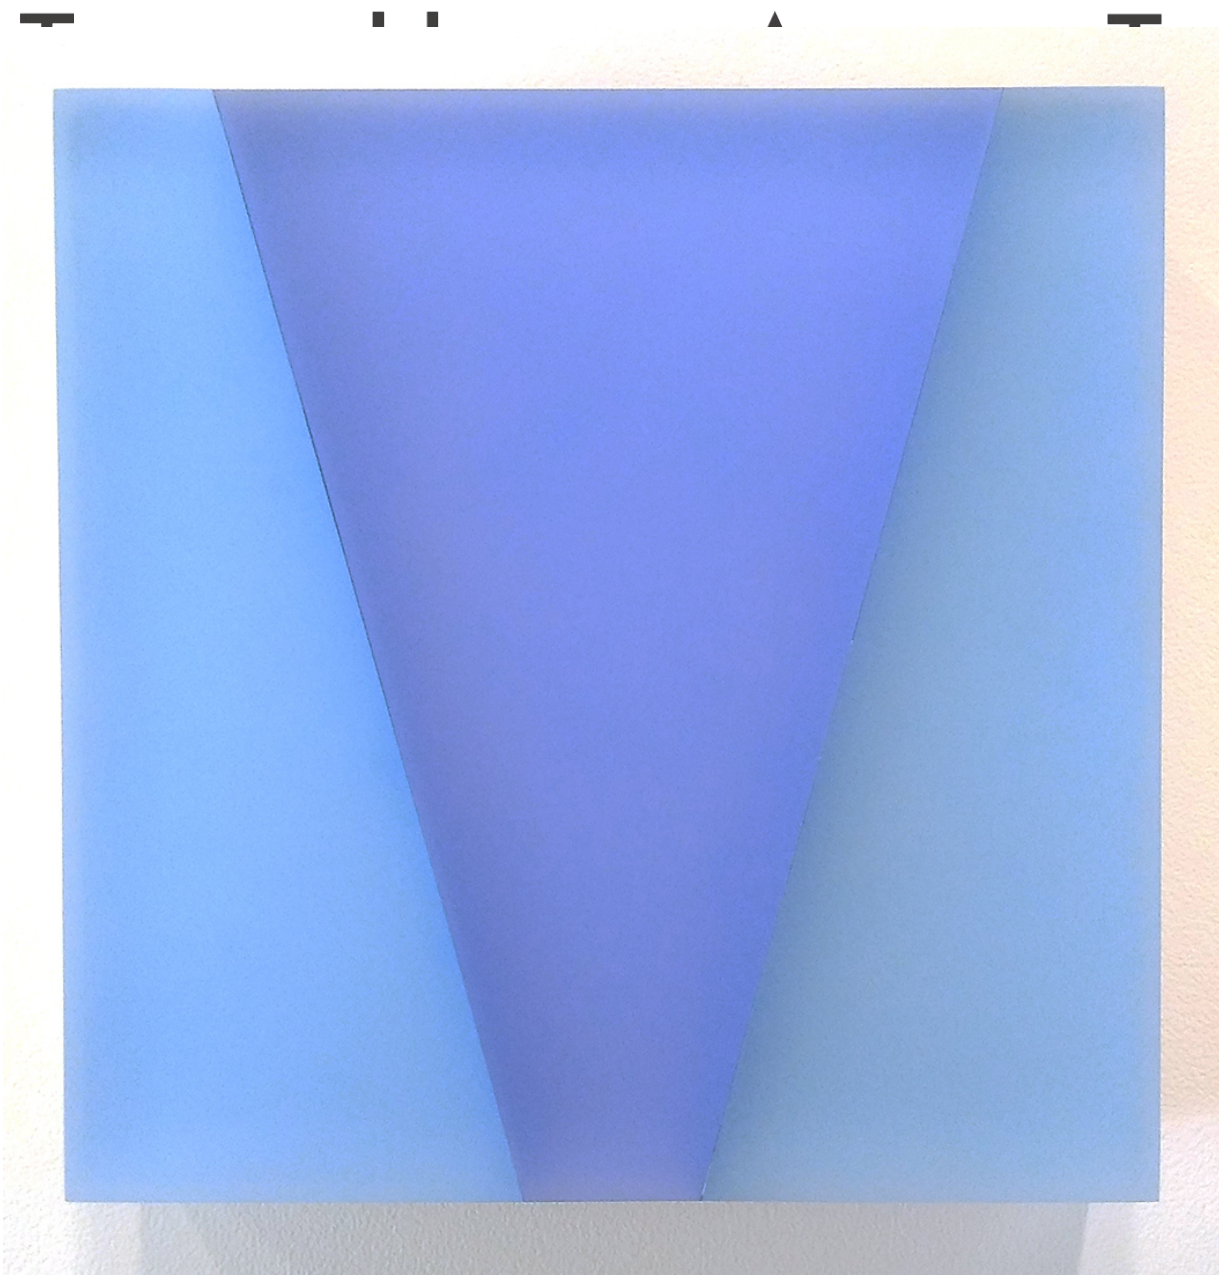

M

A

R

G

A

C

E

Michelle Benoit, *September Sound, Blue*, 2018
Mixed media on hand cut, reclaimed lucite, 10 x 10 inches (25.4 x 25.4 cm)