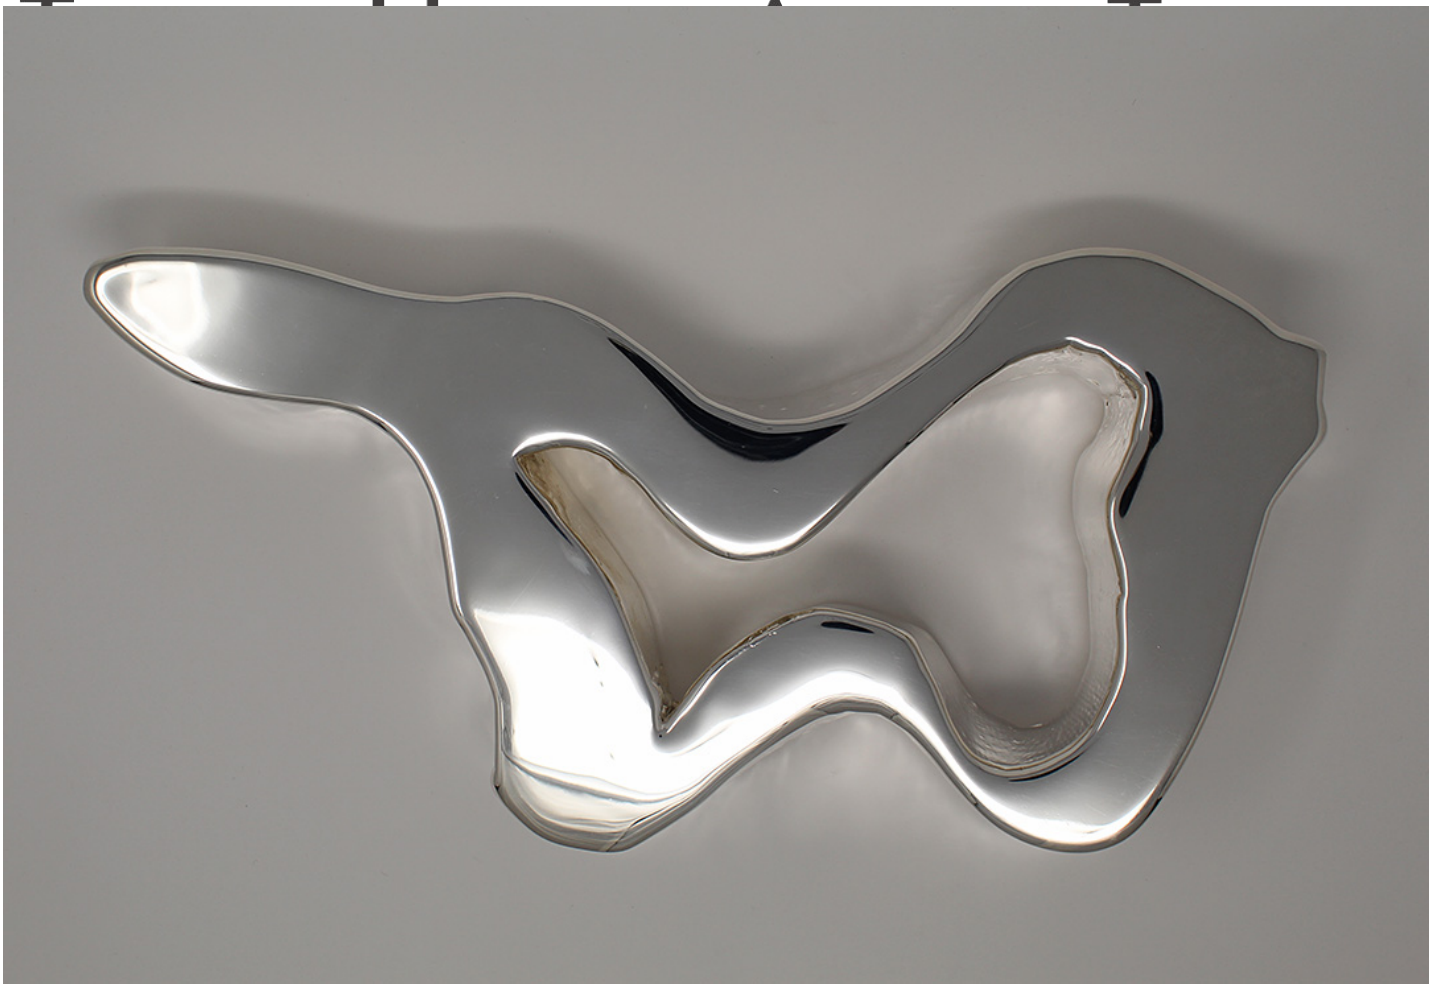

M

A

R

G

A

C

E

Brice Brown, *Leg*, 2020

Sterling silver on foam, 15 x 6.5 x 2 inches (38.1 x 16.5 x 5.1 cm)