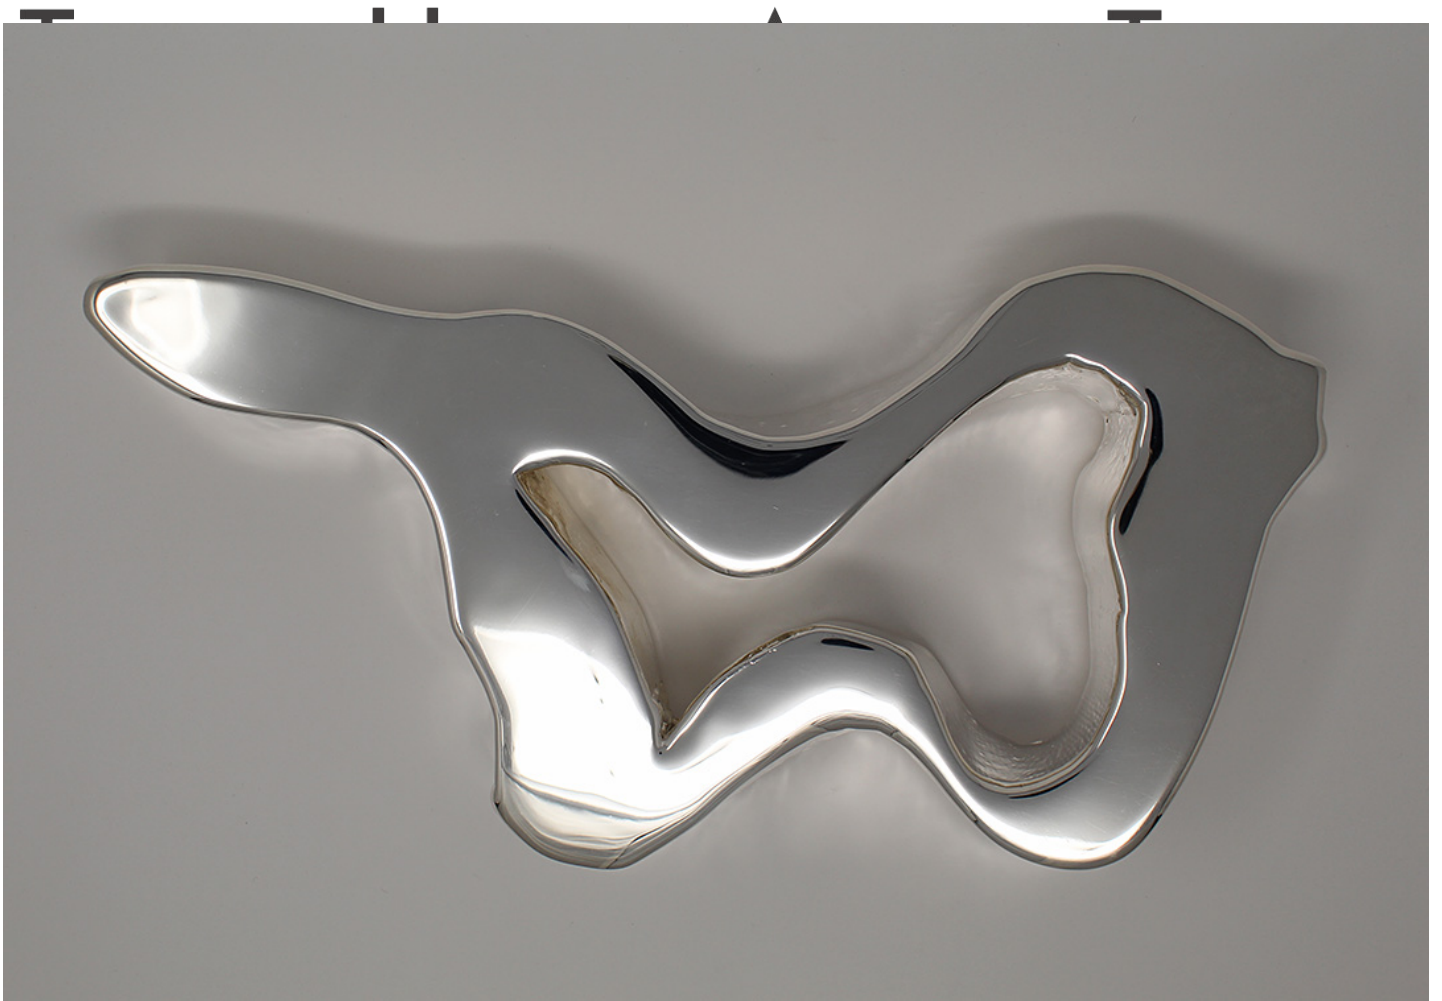

M

A

R

G

A

C

E

Brice Brown, *Leg*, 2020

Sterling silver on foam, 15 x 6.5 x 2 inches (38.1 x 16.5 x 5.1 cm)