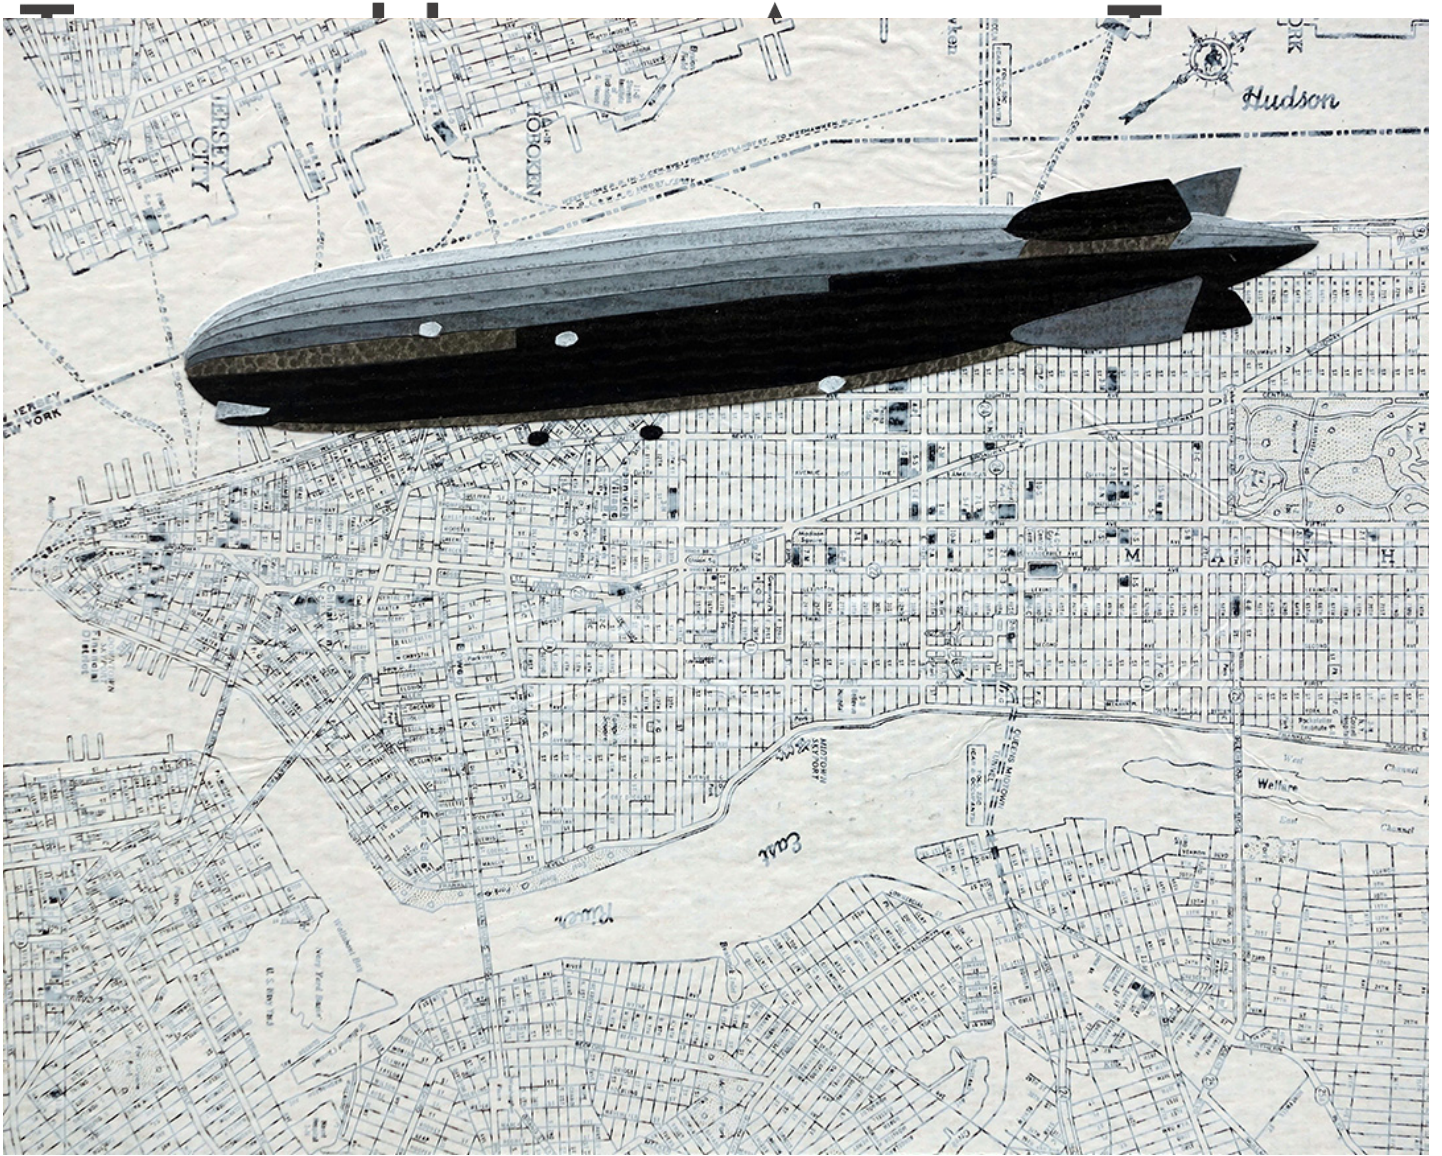

M

A

R

G

A

C

E

William Steiger, *Dirigible Manhattan*, 2020

Collage of cut paper, vintage maps, gouache and glue mounted on panel, 8 x 10 inches