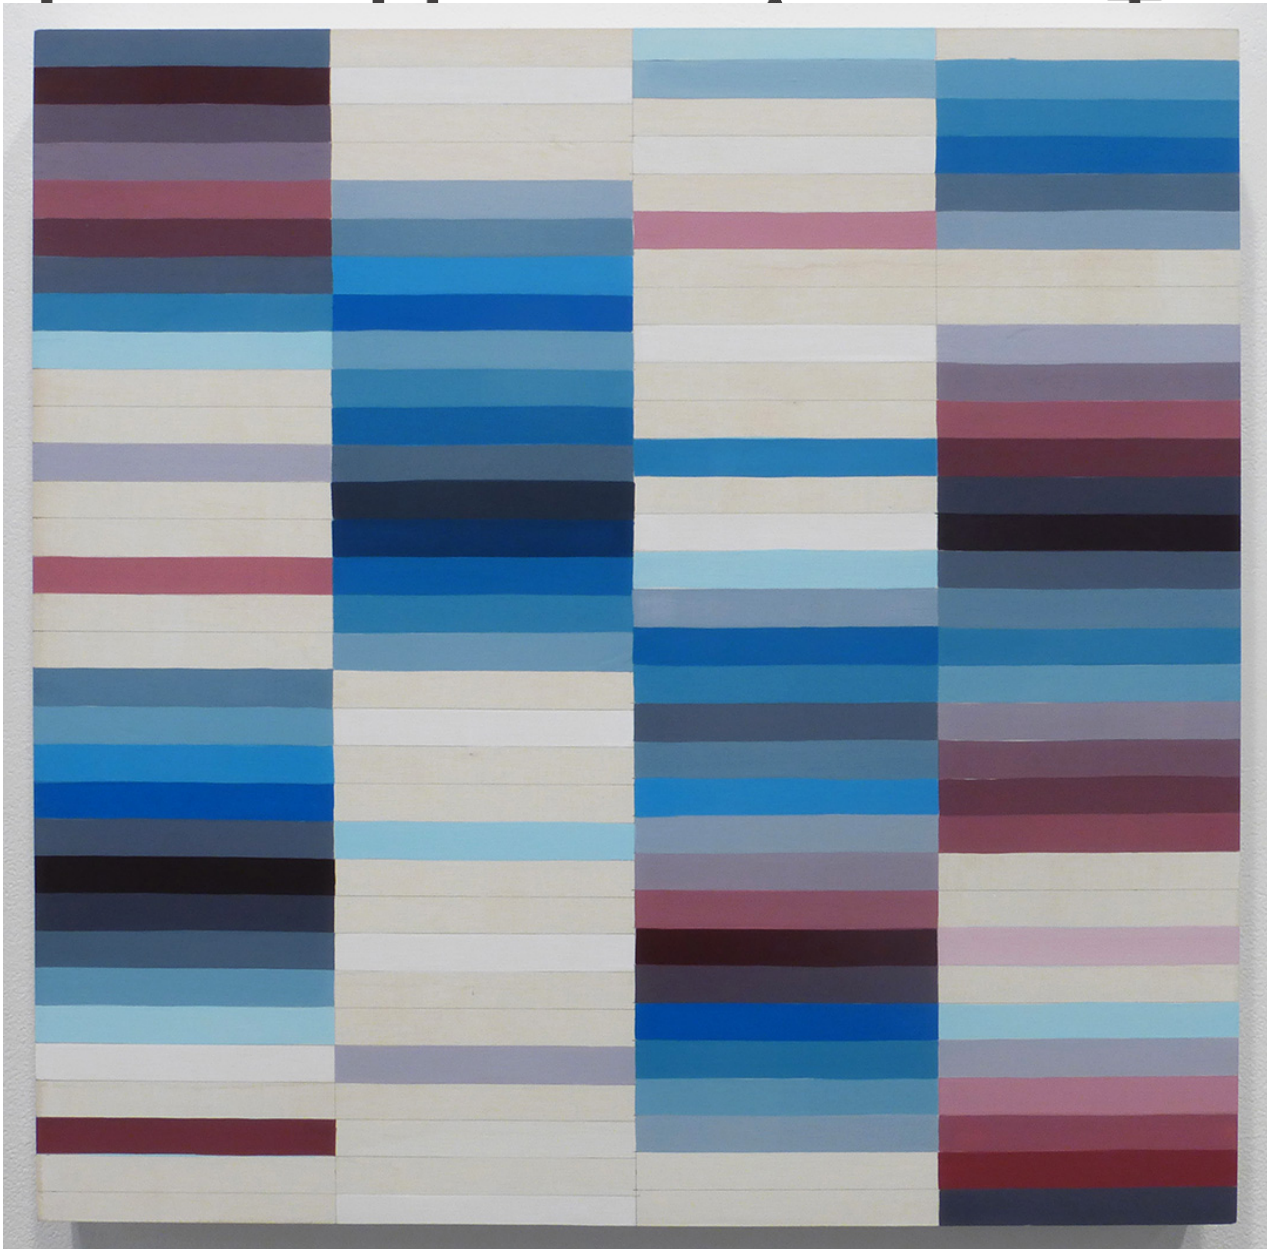

M

A

R

G

A

C

E

Cheonae Kim, *Luna's Day*, 2021
Flashe on wood, 16 x 16 inches (15.24 x 15.24 cm)