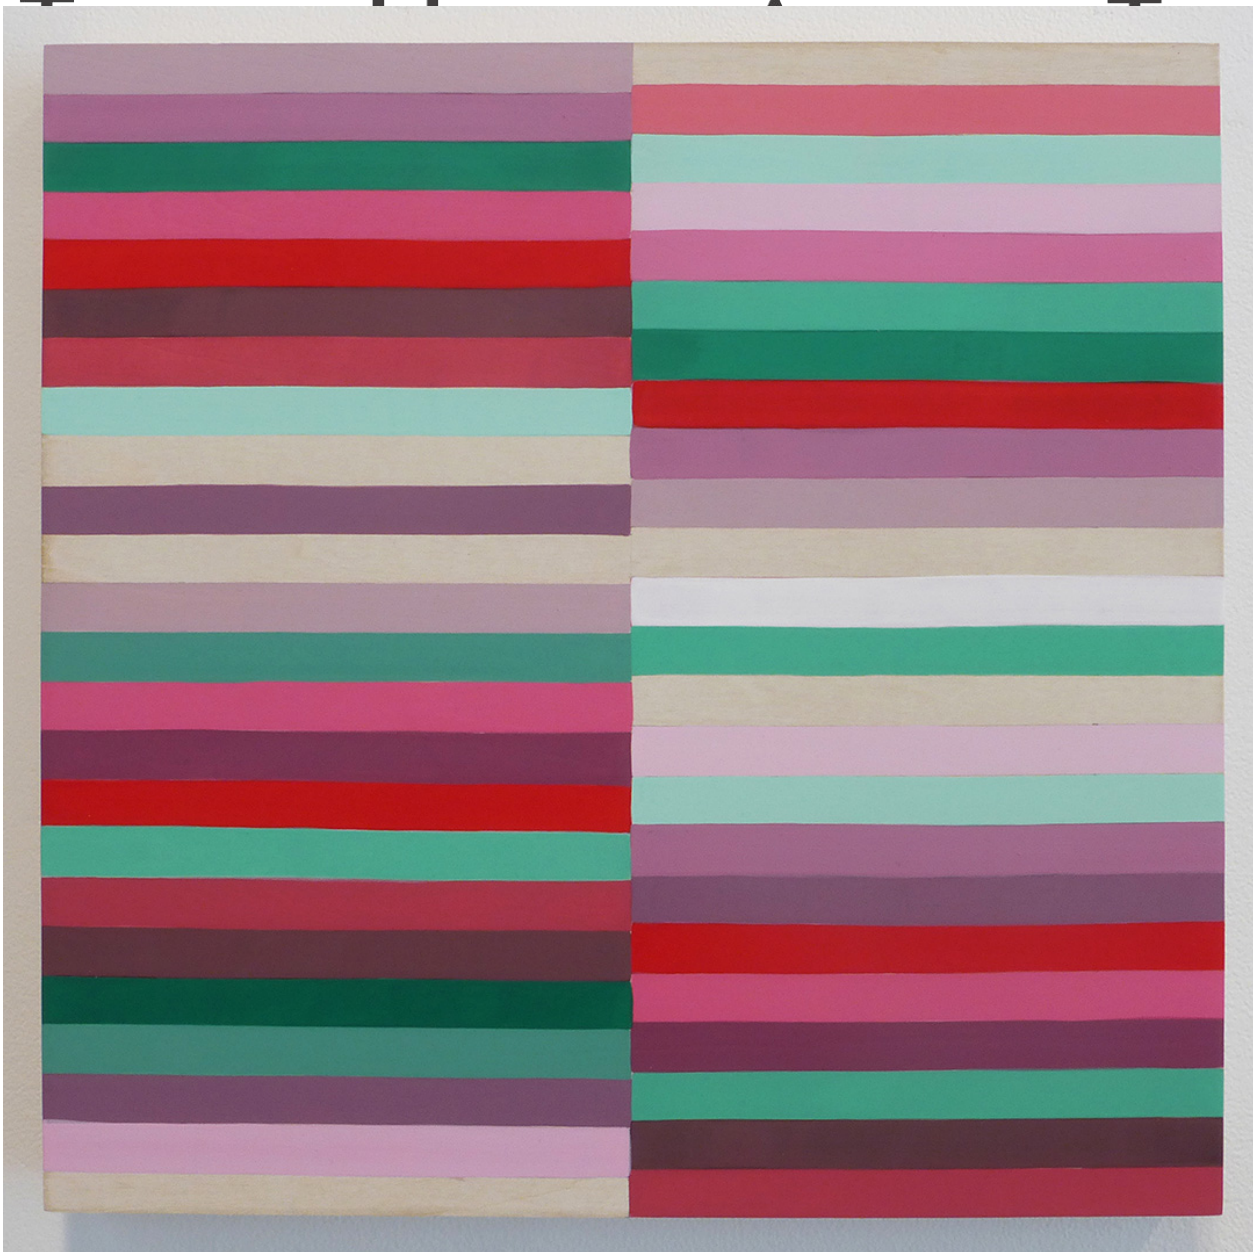

M

A

R

G

A

C

E

Cheonae Kim, *Rhapsody on the Theme of Spring 1*, 2021  
Flashe on wood, 12 x 12 inches (30.5 x 30.5 cm)