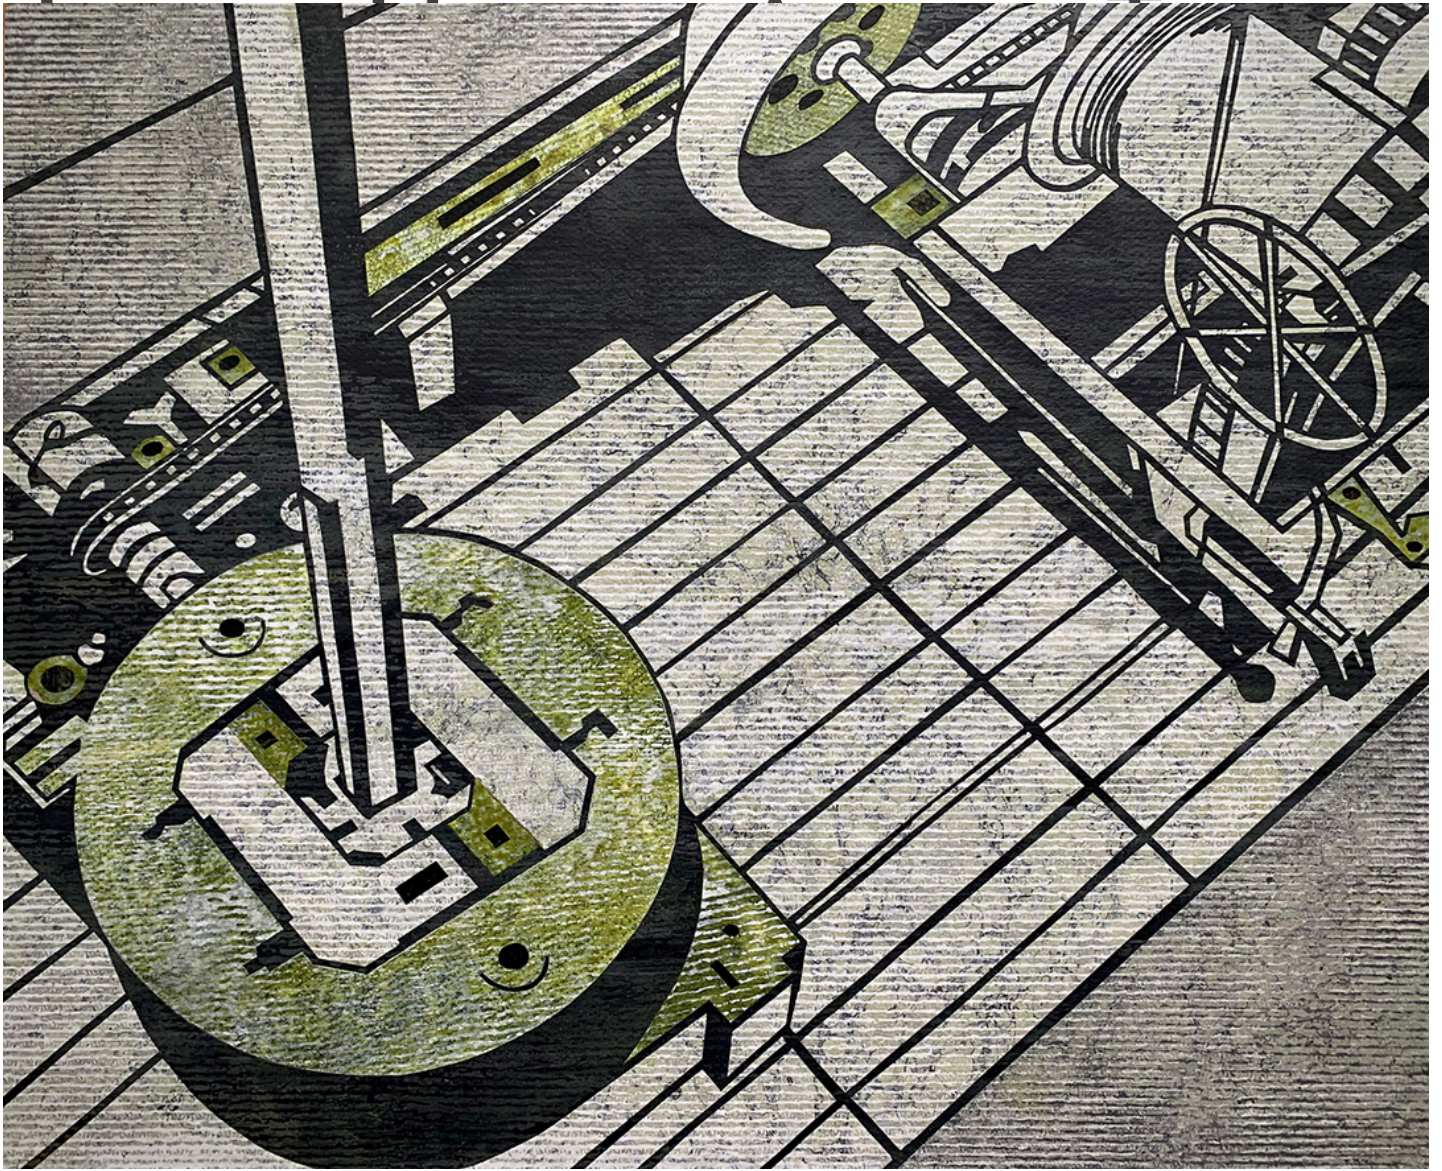

M

A

R

G

A

C
E

William Steiger, *Green Machine*, 2021

Collage of hand marbled paper, cut paper, and gouache on board, 16 x 20 inches (41 x 51 cm)