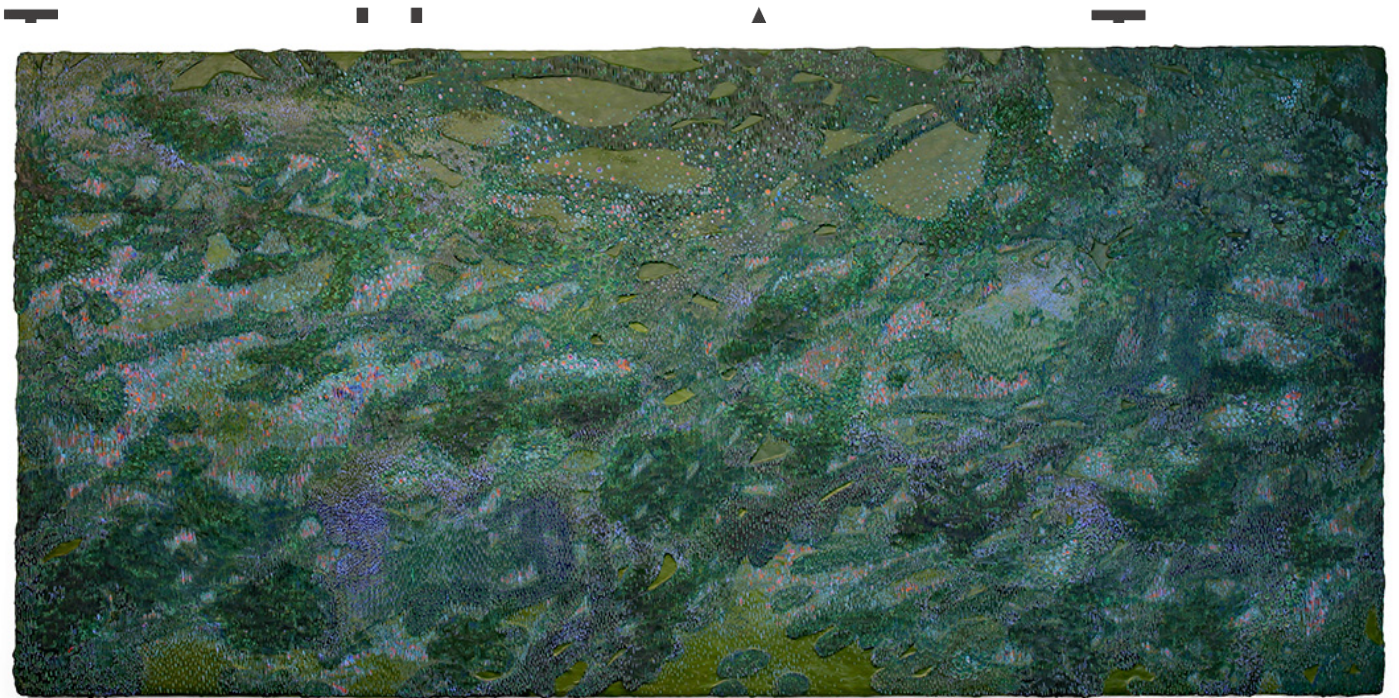

M

A

R

G

A

C

E

Karin Waskiewicz, *Komorebi I*, 2020  
Acrylic on wood panel, 30 x 70 inches (76.2 x 177.8 cm)