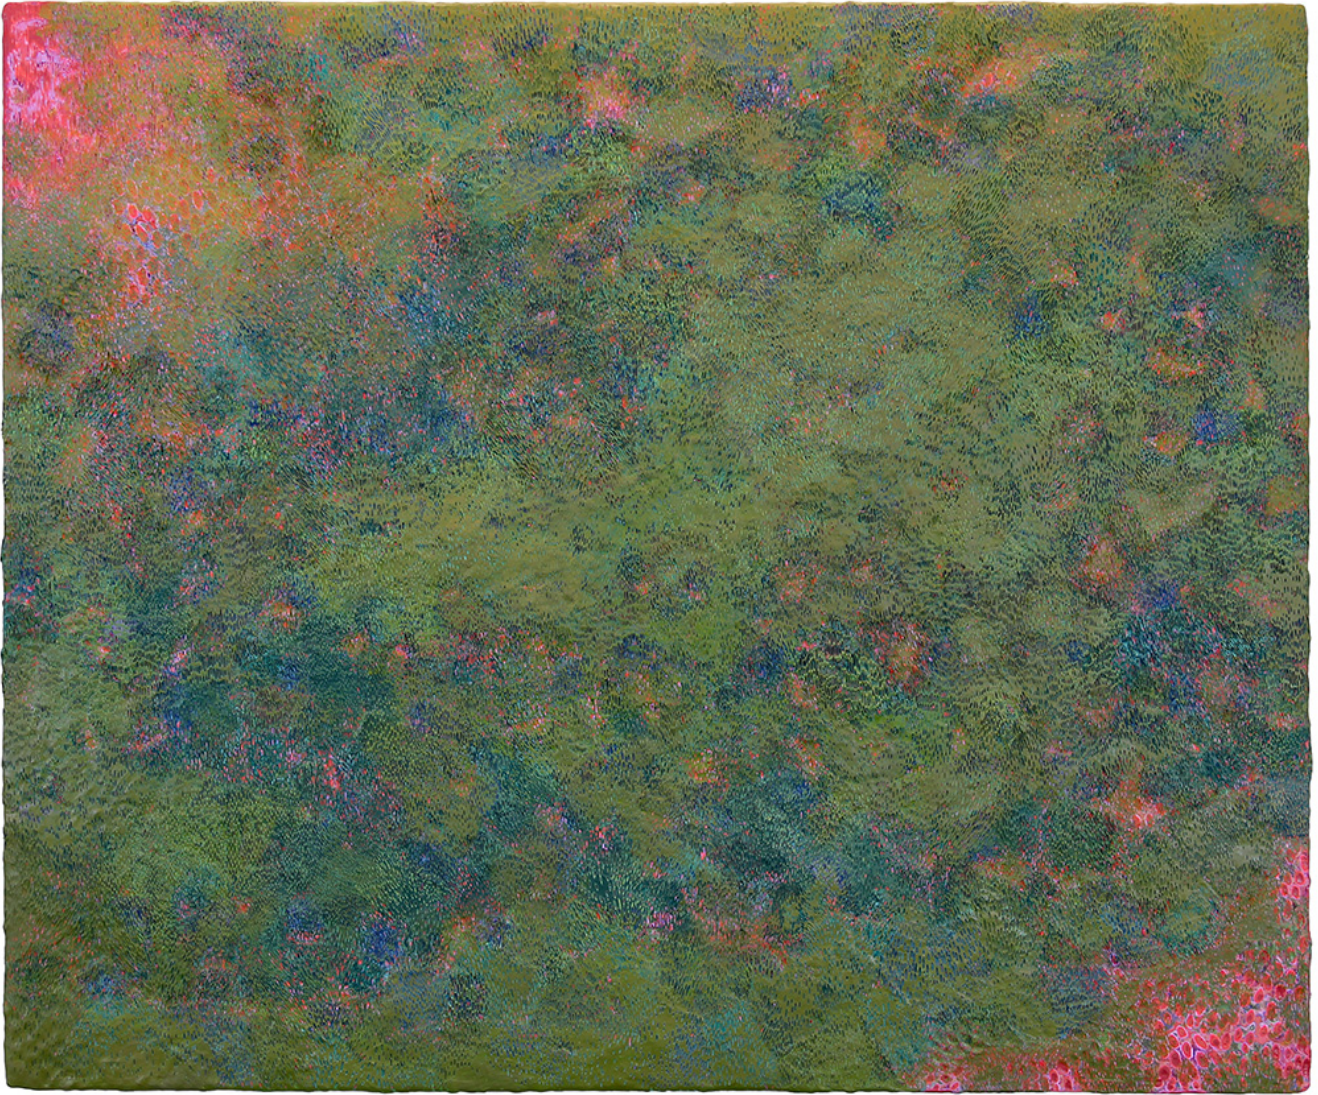

—

C

E

Karin Waskiewicz, *Komorebi IV*, 2021
Acrylic on wood panel, 40 x 48 inches (101.6 x 20.3 cm)