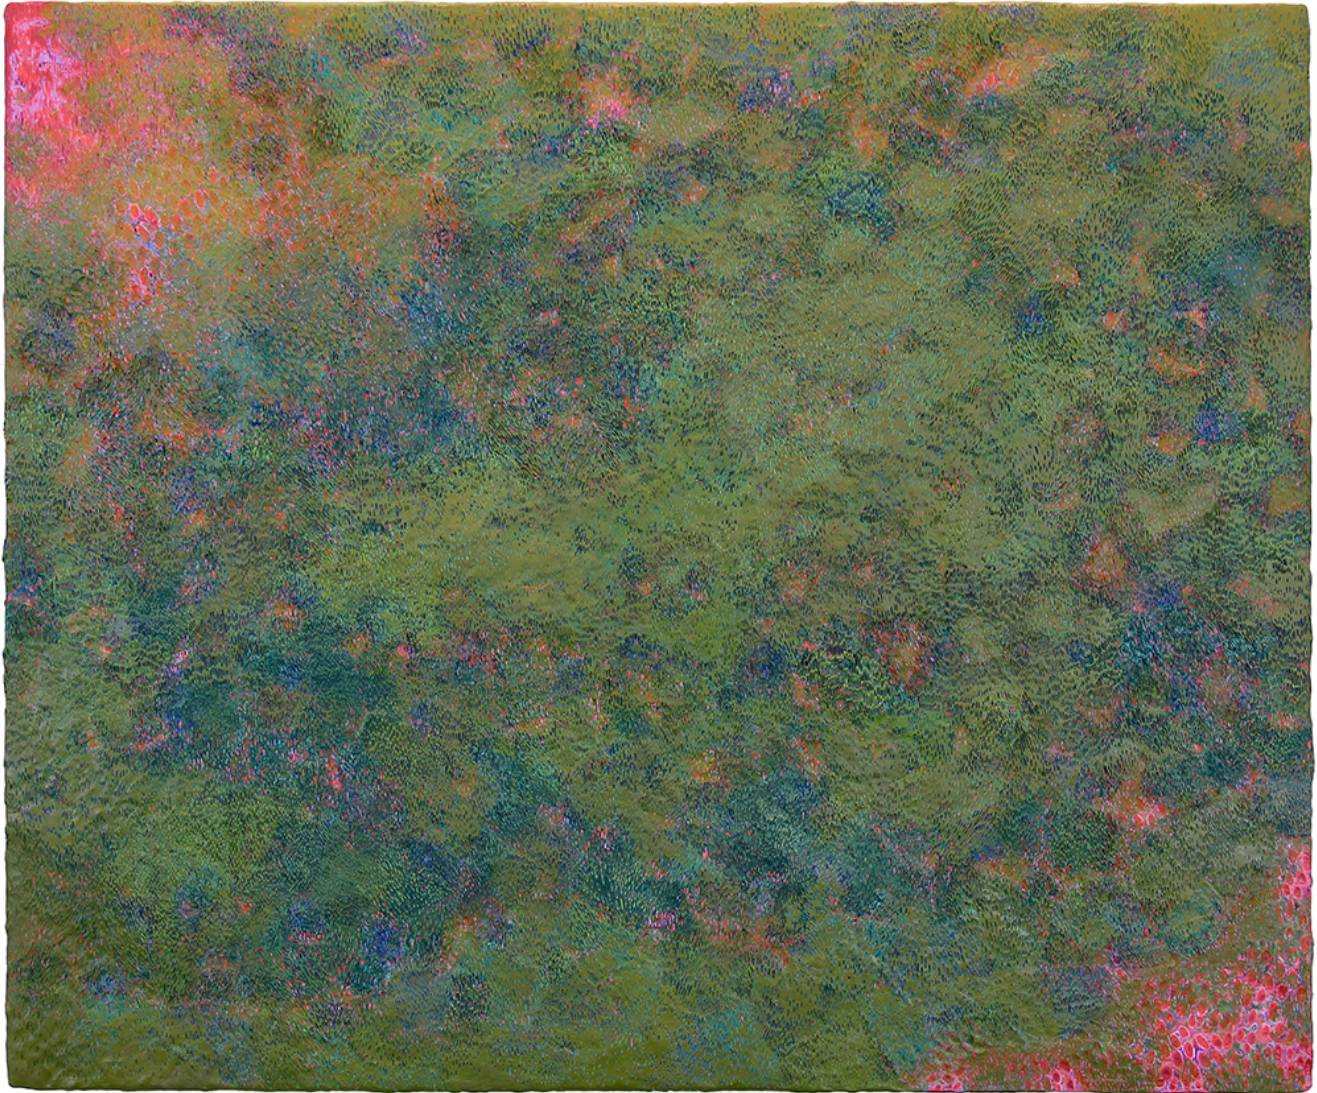

—

C

E

Karin Waskiewicz, *Komorebi IV*, 2021
Acrylic on wood panel, 40 x 48 inches (101.6 x 20.3 cm)