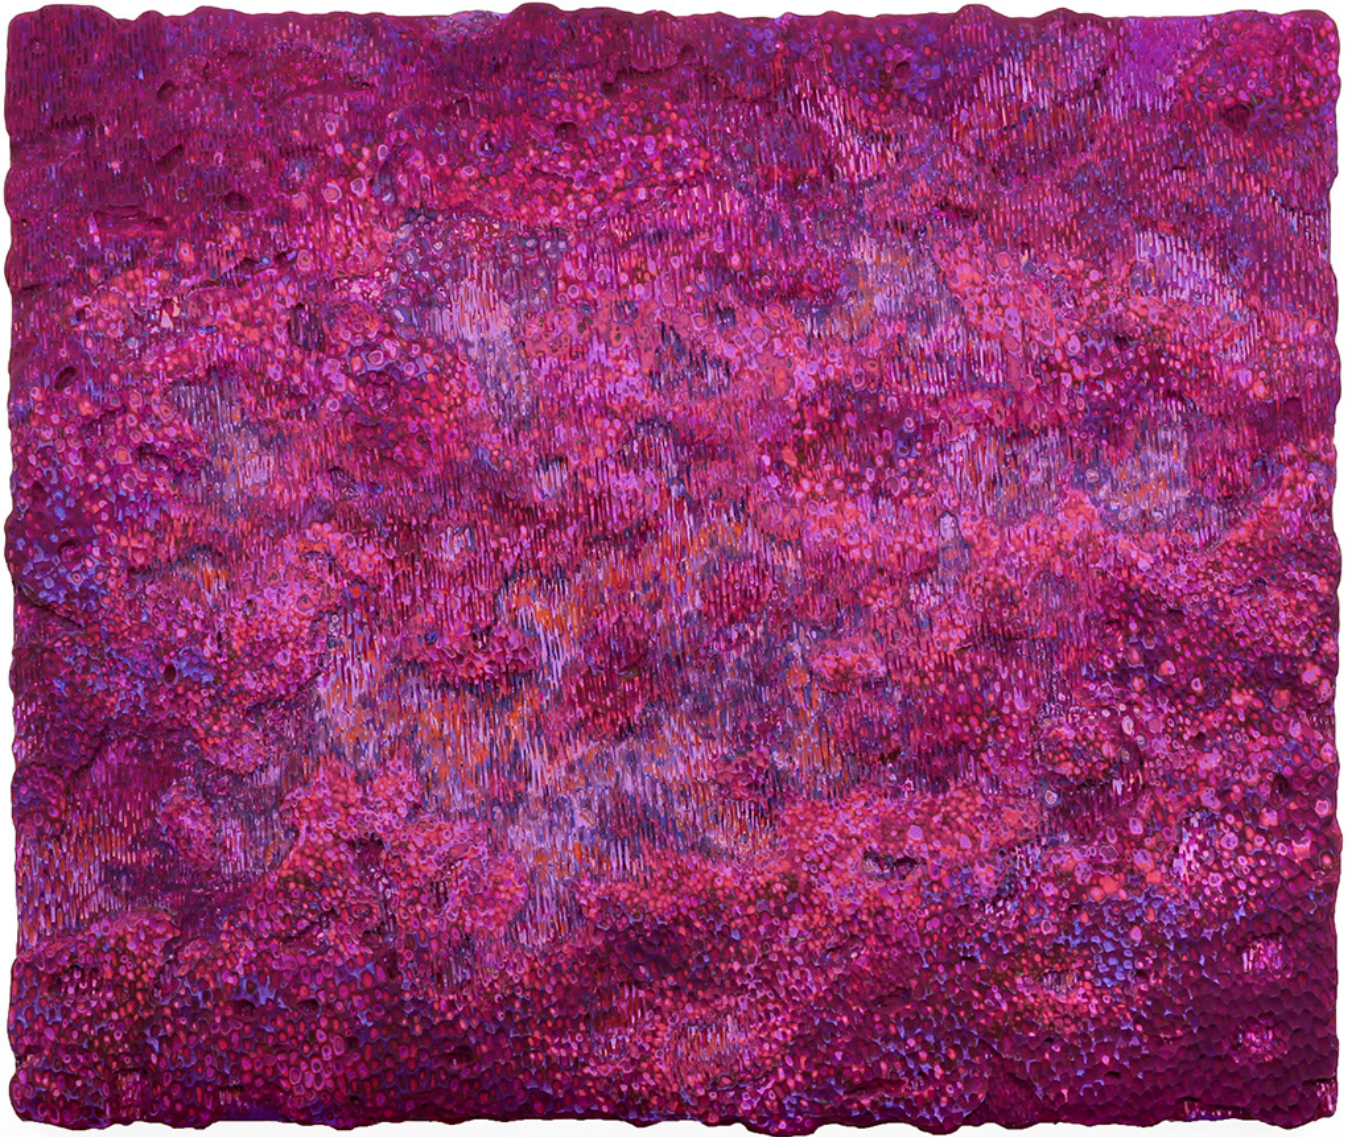

—

C

E

Karin Waskiewicz, *Komorebi III*, , 2020  
Acrylic on wood panel, 20 x 24 inches (50.8 x 70 cm)