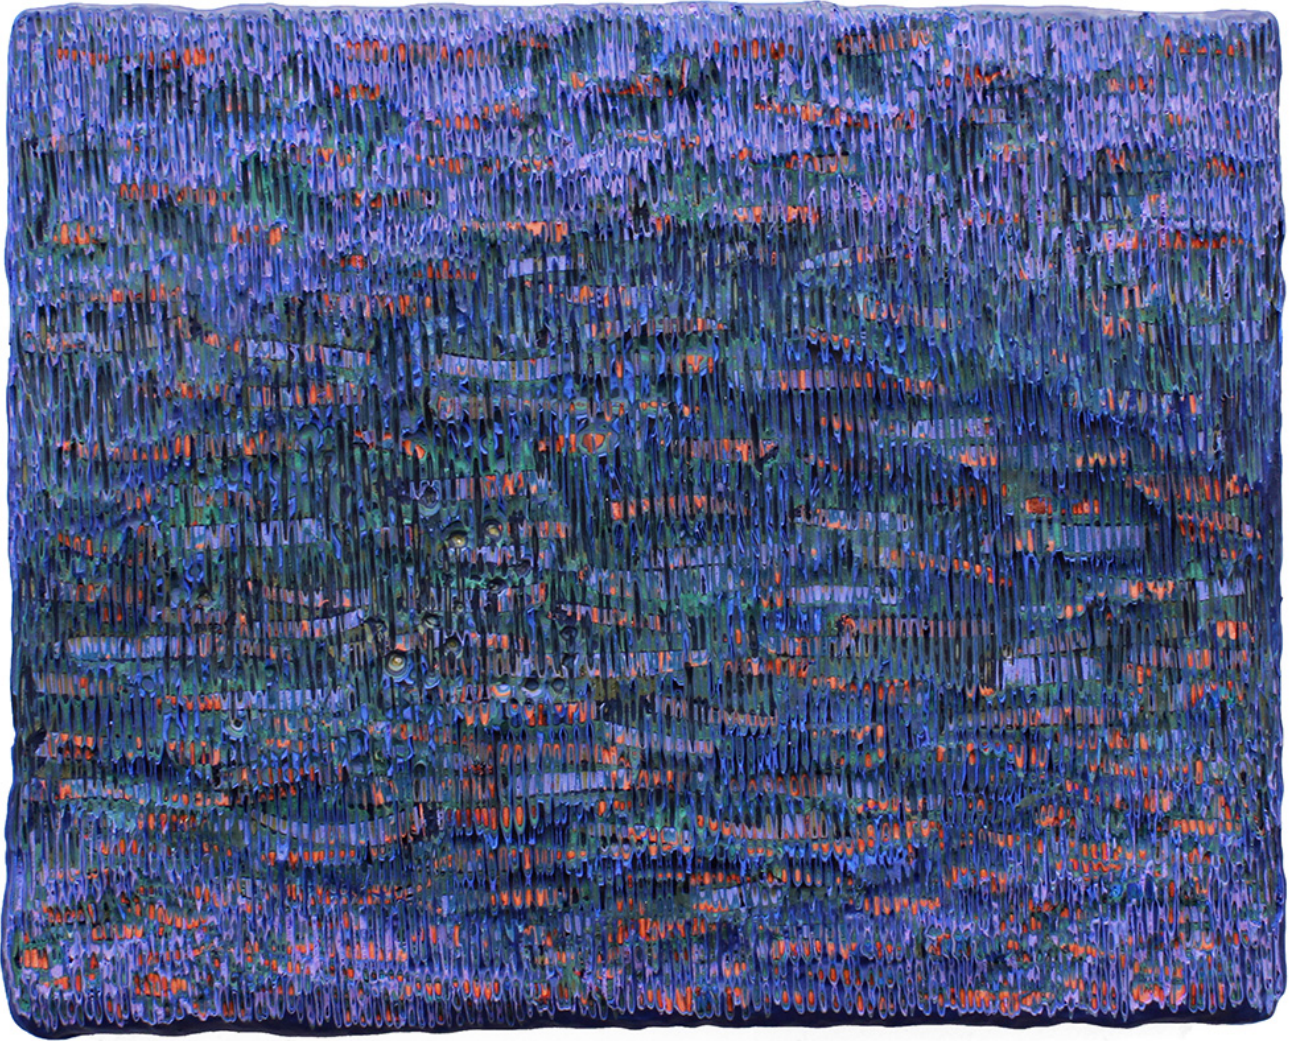

T

C

E

Karin Waskiewicz, *Under the Birch Tree*, 2019
Acrylic on wood panel, 9.5 x 12 inches (24.1 x 30.5 cm)