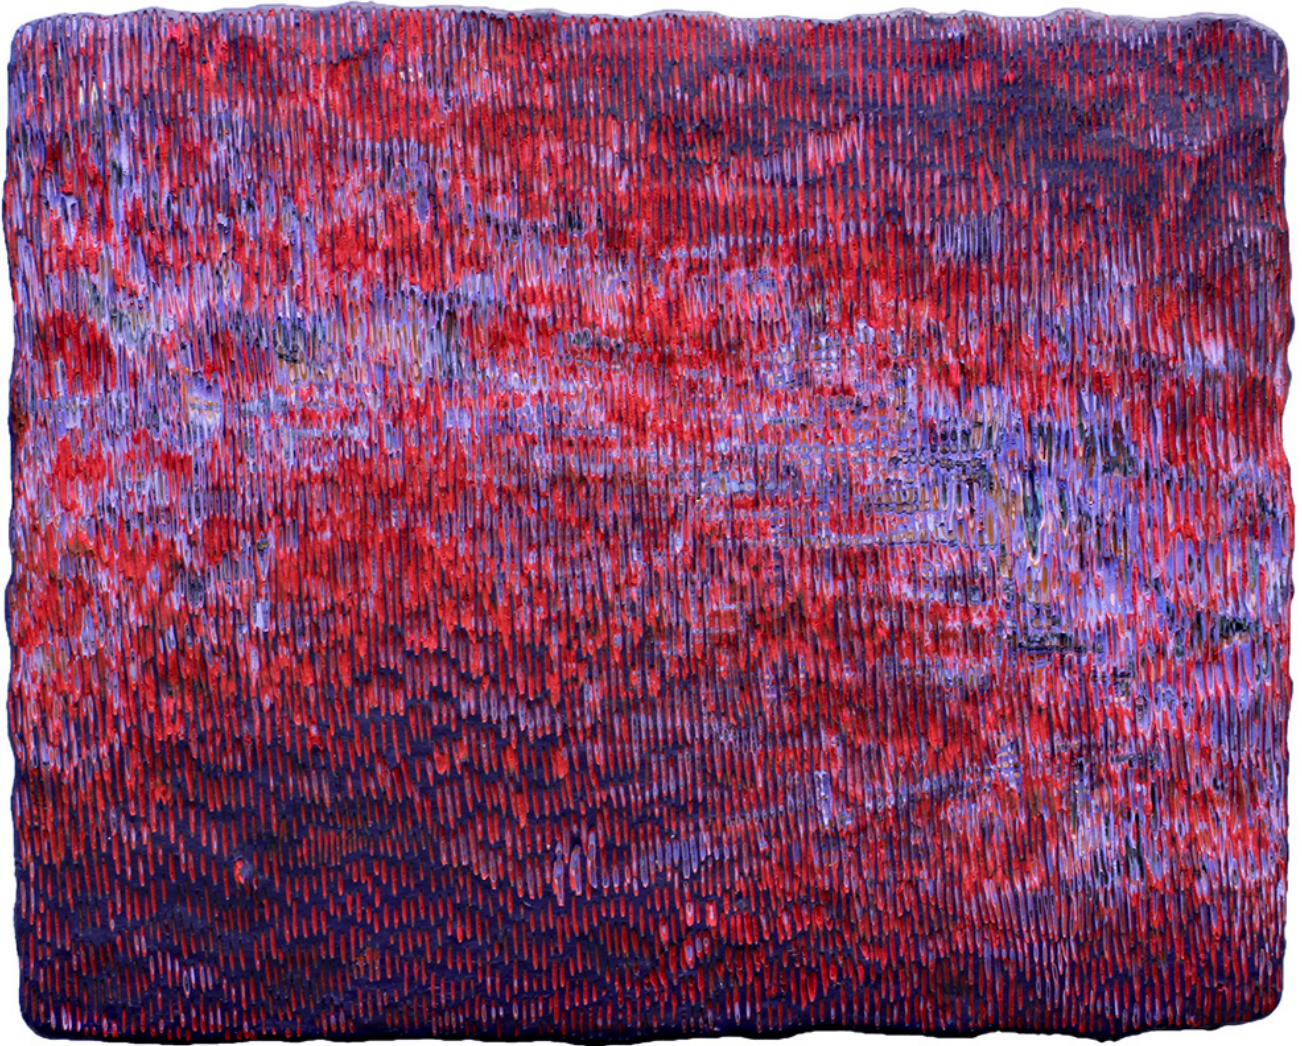

T

C

E

Karin Waskiewicz, *Daybreak*, 2019  
Acrylic on wood panel, 8 x 10 inches (20.3 x 25.4 cm)