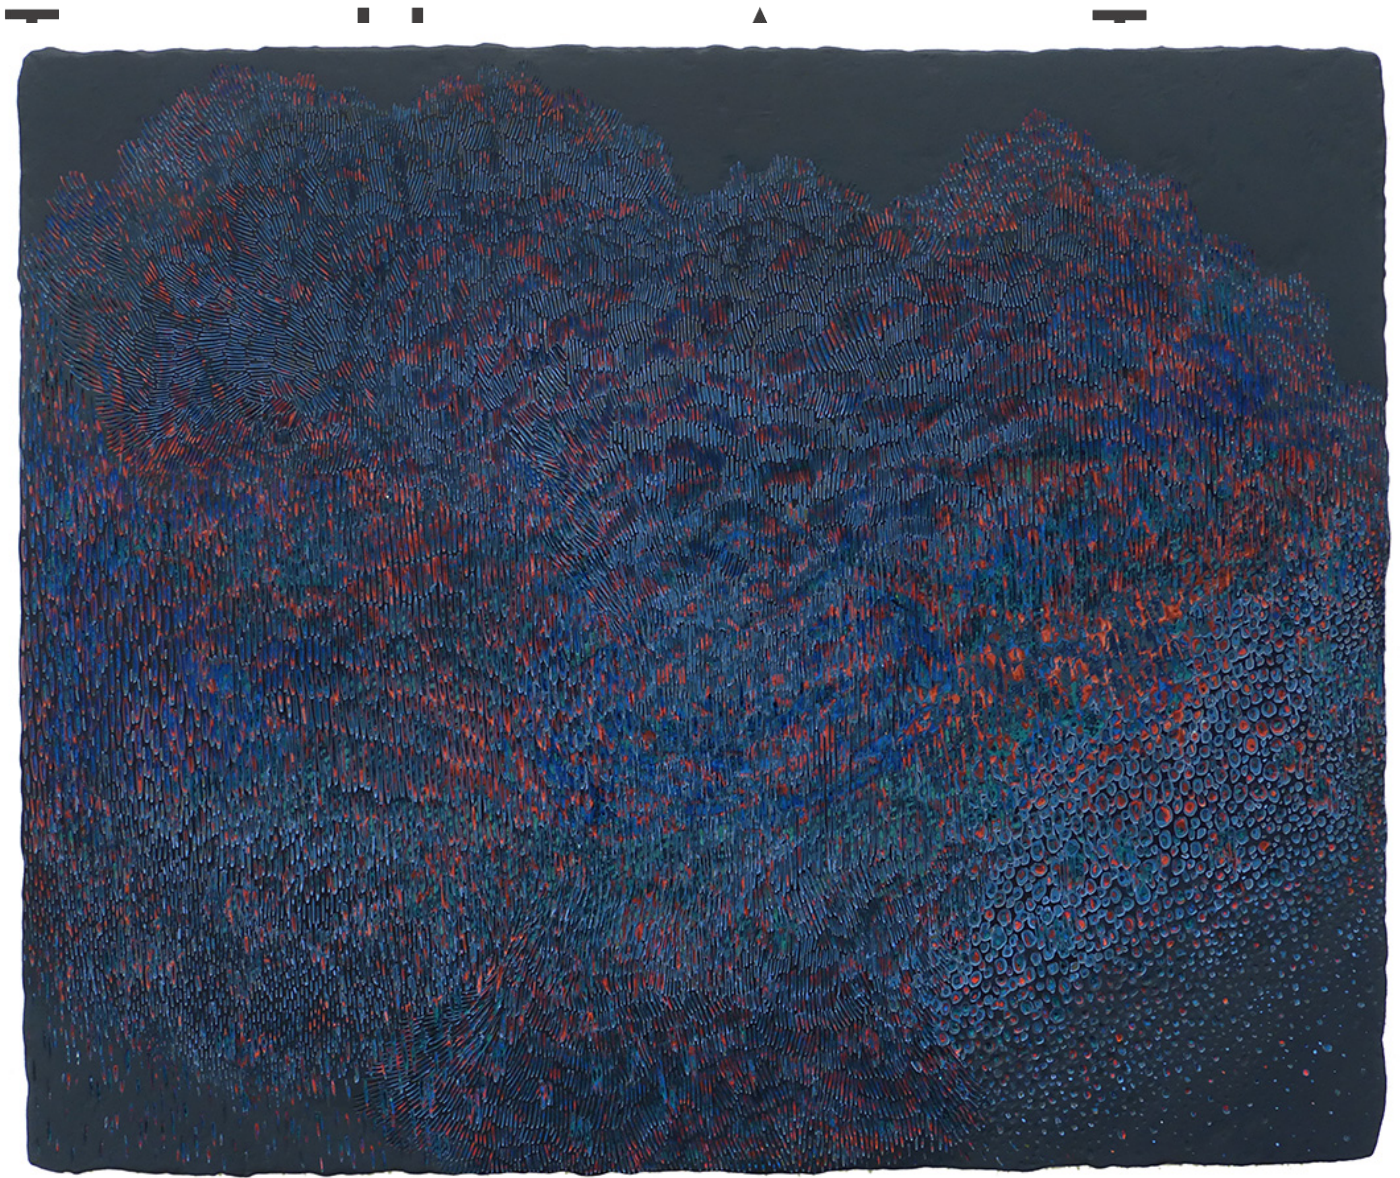

M

A

R

G

A

C

E

Karin Waskiewicz, *Night Bloom*, 2021
19.5 x 24 inches (49.5 x 60.9 cm)