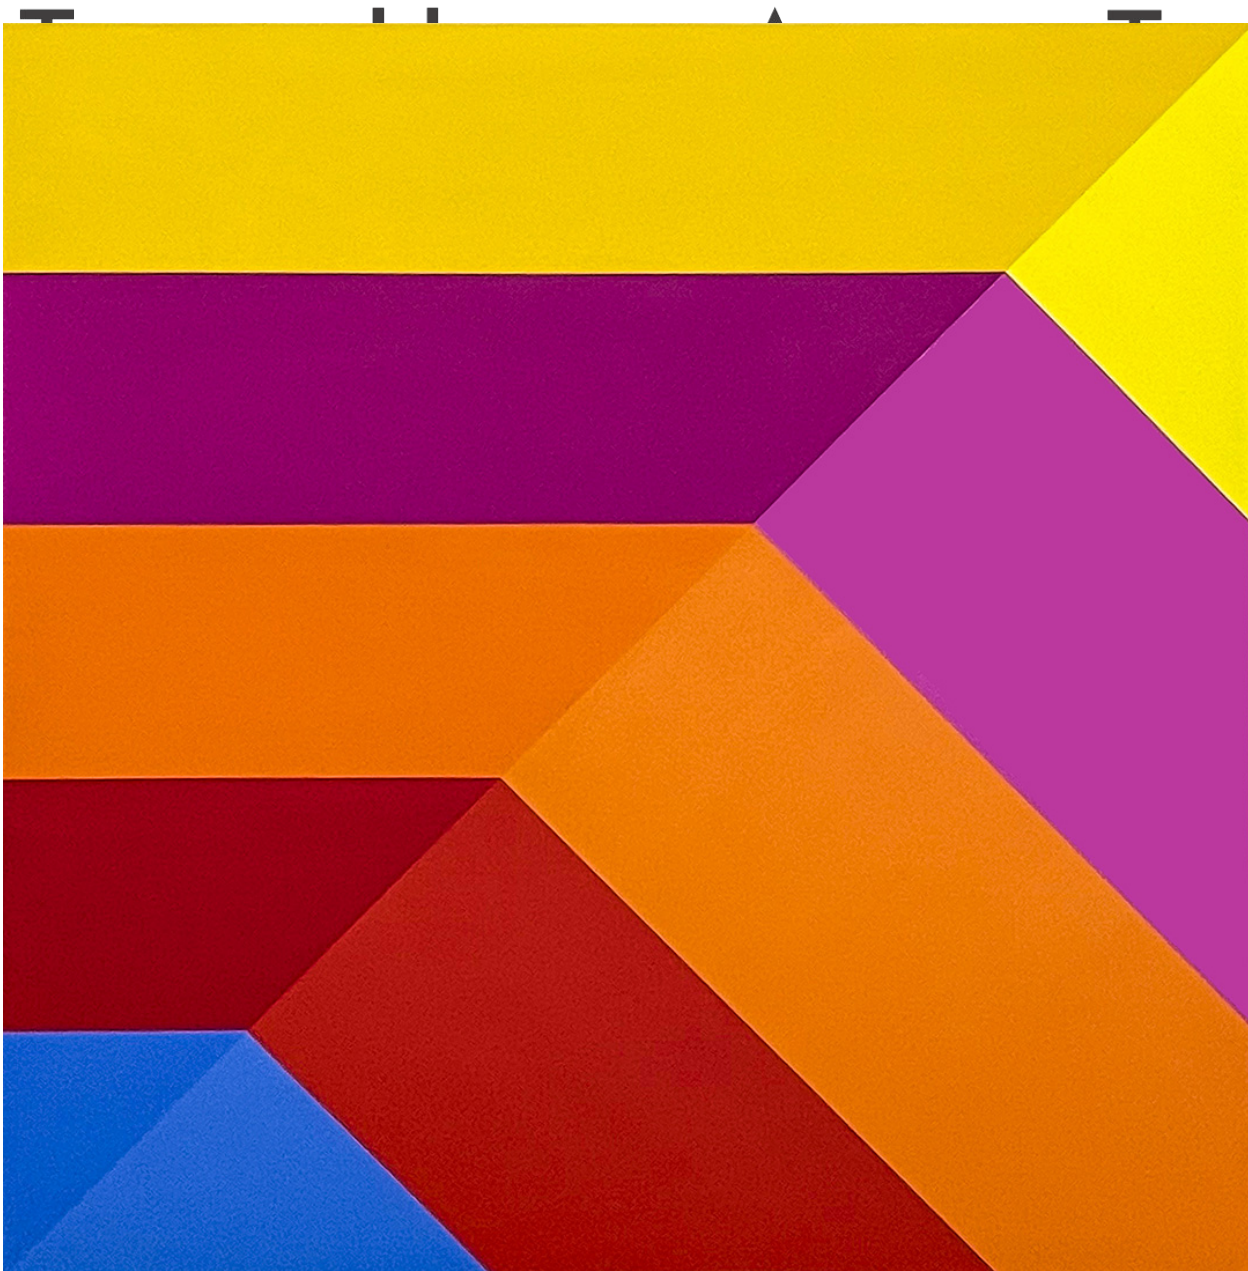

M

A

R

G

A

C

E

Heidi Spector, *How Do You Like Your Love I*, 2022
Acrylic with resin on birch panel, 30 x 30 x 2 inches (76 x 76 x 5 cm)